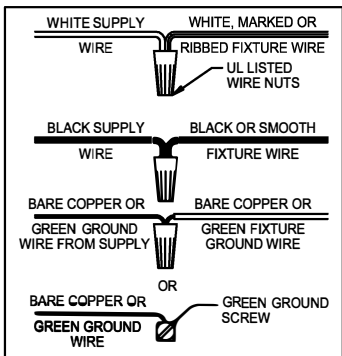

UHP2903

WARNING - If any Special Control Devices are used with this Fixture, Follow the Instructions Carefully to assure full compliance with N.E.C. requirements. If there are any questions, contact a Qualified Electrical Contractor.
CAUTION - All glass is fragile, use care when handling Glass component(s) and or Lamp(s).

CANOPY MOUNTING & WIRE CONNECTION ASSEMBLY STEPS:

ADJUST HEIGHT WITH "D"
 N → A (TO LOCK)
 RÉGLEZ LA HAUTEUR AVEC "D"
 N → A (À VERROUILLER)
 AJUSTA LA ALTURA CON "D"
 N → A (APRETAR)

B, C, G & X
 (NOT FURNISHED)
 (NON FOURNIE)
 (NO INCLUIDA)

1. D,E → A
2. B,A → C
3. N,P,H → D (TO LOCK) (À VERROUILLER) (APRETAR)
4. P → H
5. F → M
6. L → M
7. J,K → L
8. L → H
9. F → L,K,J,H,D
10. F → G
11. J,K → H

FIXTURE ASSEMBLY STEPS:

1. →
2. M → Q
3. T,U → V
4. BB,CC → Z
5. X → W