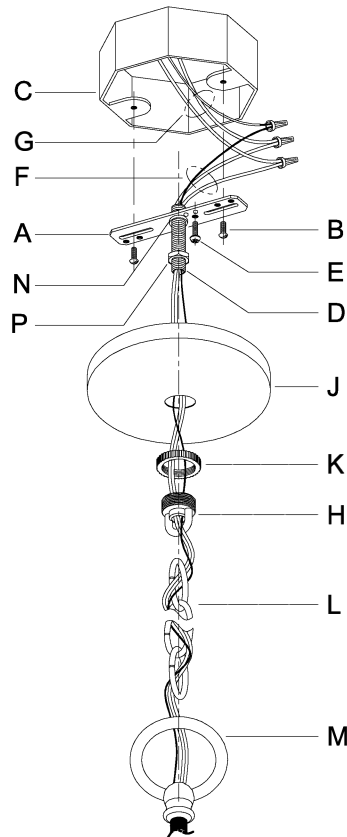

UHP2903

WARNING - If any Special Control Devices are used with this Fixture, Follow the Instructions Carefully to assure full compliance with N.E.C. requirements. If there are any questions, contact a Qualified Electrical Contractor.
CAUTION - All glass is fragile, use care when handling Glass component(s) and or Lamp(s).

CANOPY MOUNTING & WIRE CONNECTION ASSEMBLY STEPS:

ADJUST HEIGHT WITH "D"
 N → A (TO LOCK)
 RÉGLEZ LA HAUTEUR AVEC "D"
 N → A (À VERROUILLER)
 AJUSTA LA ALTURA CON "D"
 N → A (APRETAR)

B, C, G & X
 (NOT FURNISHED)
 (NON FOURNIE)
 (NO INCLUIDA)

1. D,E → A
2. B,A → C
3. N,P,H → D (TO LOCK) (À VERROUILLER) (APRETAR)
4. P → H
5. F → M
6. L → M
7. J,K → L
8. L → H
9. F → L,K,J,H,D
10. F → G
11. J,K → H

FIXTURE ASSEMBLY STEPS:

1. →
2. M → Q
3. T,U → V
4. BB,CC → Z
5. X → W