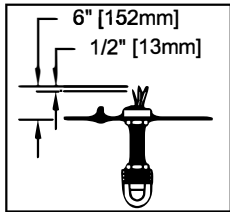

UHP2903

WARNING - If any Special Control Devices are used with this Fixture, Follow the Instructions Carefully to assure full compliance with N.E.C. requirements. If there are any questions, contact a Qualified Electrical Contractor.
CAUTION - All glass is fragile, use care when handling Glass component(s) and or Lamp(s).

CANOPY MOUNTING & WIRE CONNECTION ASSEMBLY STEPS:

ADJUST HEIGHT WITH "D"
 N → A (TO LOCK)
 RÉGLEZ LA HAUTEUR AVEC "D"
 N → A (À VERROUILLER)
 AJUSTA LA ALTURA CON "D"
 N → A (APRETAR)

B, C, G & X
 (NOT FURNISHED)
 (NON FOURNIE)
 (NO INCLUIDA)