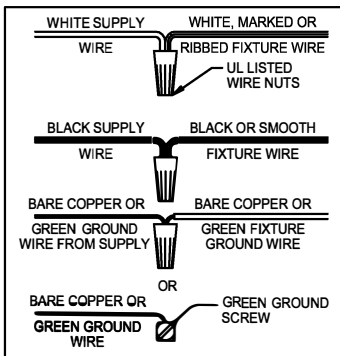

UHP2901

WARNING - If any Special Control Devices are used with this Fixture, Follow the Instructions Carefully to assure full compliance with N.E.C. requirements. If there are any questions, contact a Qualified Electrical Contractor.
CAUTION - All glass is fragile, use care when handling Glass component(s) and or Lamp(s).

CANOPY MOUNTING & WIRE CONNECTION ASSEMBLY STEPS:

ADJUST HEIGHT WITH "D"
 N — A (TO LOCK)
 RÉGLEZ LA HAUTEUR AVEC "D"
 N — A (À VERROUILLER)
 AJUSTA LA ALTURA CON "D"
 N — A (APRETAR)

**B, C, G & X
 (NOT FURNISHED)
 (NON FOURNIE)
 (NO INCLUIDA)**

1. D,E —> A
2. B,A —> C
3. N,P,H —> D (TO LOCK) (À VERROUILLER) (APRETAR)
4. P —> H
5. F —> M
6. L —> M
7. J,K —> L
8. L —> H
9. F —> L,K,J,H,D
10. F —> G
11. J,K —> H

FIXTURE ASSEMBLY STEPS:

1. [Image of wire nut] —> [Image of wire nut]
2. M —> Q
3. T,U —> V
4. AA,BB —> Y
5. X —> W