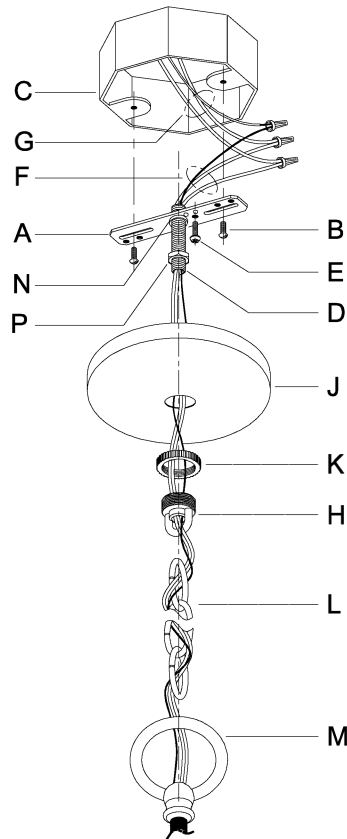

UHP2901

WARNING - If any Special Control Devices are used with this Fixture, Follow the Instructions Carefully to assure full compliance with N.E.C. requirements. If there are any questions, contact a Qualified Electrical Contractor.
CAUTION - All glass is fragile, use care when handling Glass component(s) and or Lamp(s).

CANOPY MOUNTING & WIRE CONNECTION ASSEMBLY STEPS:

ADJUST HEIGHT WITH "D"
 N — A (TO LOCK)
 RÉGLEZ LA HAUTEUR AVEC "D"
 N — A (À VERROUILLER)
 AJUSTA LA ALTURA CON "D"
 N — A (APRETAR)

**B, C, G & X
 (NOT FURNISHED)
 (NON FOURNIE)
 (NO INCLUIDA)**

1. D,E —> A
2. B,A —> C
3. N,P,H —> D (TO LOCK) (À VERROUILLER) (APRETAR)
4. P —> H
5. F —> M
6. L —> M
7. J,K —> L
8. L —> H
9. F —> L,K,J,H,D
10. F —> G
11. J,K —> H

FIXTURE ASSEMBLY STEPS:

1. [Image of wire nut] —> [Image of wire nut]
2. M —> Q
3. T,U —> V
4. AA,BB —> Y
5. X —> W