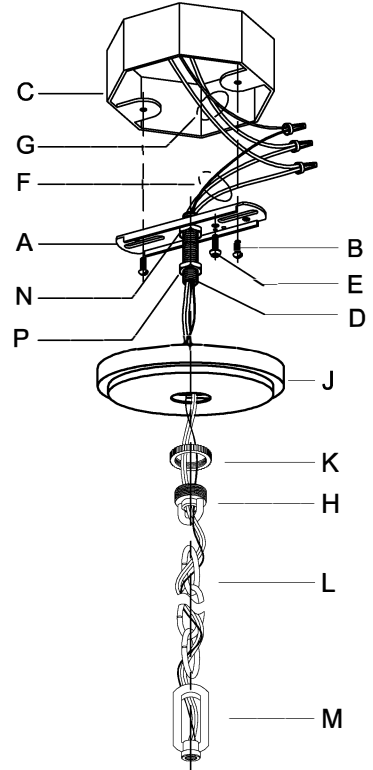

## UHP2891

**WARNING** - If any Special Control Devices are used with this Fixture, Follow the Instructions Carefully to assure full compliance with N.E.C. requirements. If there are any questions, contact a Qualified Electrical Contractor.  
**CAUTION** - All glass is fragile, use care when handling Glass component(s) and or Lamp(s).

### CANOPY MOUNTING & WIRE CONNECTION ASSEMBLY STEPS:

ADJUST HEIGHT WITH "D"  
 N → A (TO LOCK)  
 RÉGLEZ LA HAUTEUR AVEC "D"  
 N → A (À VERROUILLER)  
 AJUSTA LA ALTURA CON "D"  
 N → A (APRETAR)

1. D,E → A
2. B,A → C
3. N,P,H → D
4. P → H (TO LOCK) (À VERROUILLER) (APRETAR)
5. F → M
6. L → M
7. K,J → L
8. L → H
9. F → L,K,J,H,D
10. F → G
11. J,K → H

### FIXTURE ASSEMBLY STEPS:

1. M → Q
2. S → R
3. V,U → W
4. T → W

B, C, G & T  
 (NOT FURNISHED)  
 (NO INCLUIDA)  
 (NON FOURNIE)

UHP2891

UHP2892