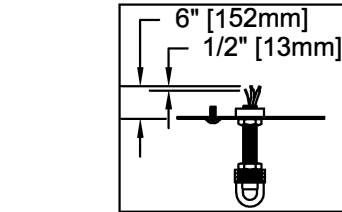

## UHP2891

**WARNING** - If any Special Control Devices are used with this Fixture, Follow the Instructions Carefully to assure full compliance with N.E.C. requirements. If there are any questions, contact a Qualified Electrical Contractor.  
**CAUTION** - All glass is fragile, use care when handling Glass component(s) and or Lamp(s).

### CANOPY MOUNTING & WIRE CONNECTION ASSEMBLY STEPS:

ADJUST HEIGHT WITH "D"  
 N → A (TO LOCK)  
 RÉGLEZ LA HAUTEUR AVEC "D"  
 N → A (À VERROUILLER)  
 AJUSTA LA ALTURA CON "D"  
 N → A (APRETAR)

1. D,E → A
2. B,A → C
3. N,P,H → D
4. P → H (TO LOCK) (À VERROUILLER) (APRETAR)
5. F → M
6. L → M
7. K,J → L
8. L → H
9. F → L,K,J,H,D
10. F → G
11. J,K → H

### FIXTURE ASSEMBLY STEPS:

1. M → Q
2. S → R
3. V,U → W
4. T → W

B, C, G & T  
 (NOT FURNISHED)  
 (NO INCLUIDA)  
 (NON FOURNIE)

UHP2891

UHP2892