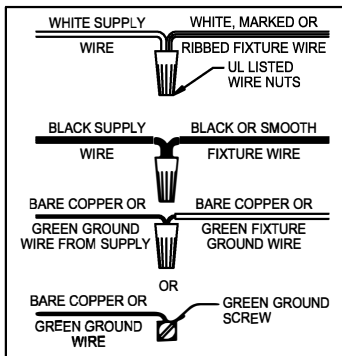

## UHP2891

**WARNING** - If any Special Control Devices are used with this Fixture, Follow the Instructions Carefully to assure full compliance with N.E.C. requirements. If there are any questions, contact a Qualified Electrical Contractor.  
**CAUTION** - All glass is fragile, use care when handling Glass component(s) and or Lamp(s).

### CANOPY MOUNTING & WIRE CONNECTION ASSEMBLY STEPS:

ADJUST HEIGHT WITH "D"  
 N → A (TO LOCK)  
 RÉGLEZ LA HAUTEUR AVEC "D"  
 N → A (À VERROUILLER)  
 AJUSTA LA ALTURA CON "D"  
 N → A (APRETAR)

1. D,E → A
2. B,A → C
3. N,P,H → D
4. P → H (TO LOCK) (À VERROUILLER) (APRETAR)
5. F → M
6. L → M
7. K,J → L
8. L → H
9. F → L,K,J,H,D
10. F → G
11. J,K → H

### FIXTURE ASSEMBLY STEPS:

1. M → Q
2. S → R
3. V,U → W
4. T → W

B, C, G & T  
 (NOT FURNISHED)  
 (NO INCLUIDA)  
 (NON FOURNIE)

UHP2891

UHP2892