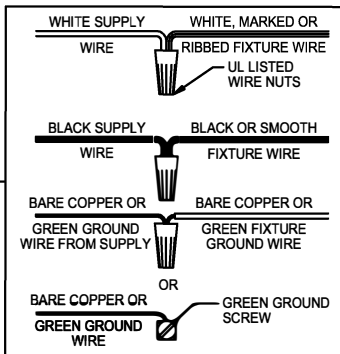

UHP2890

WARNING - If any Special Control Devices are used with this Fixture, Follow the Instructions Carefully to assure full compliance with N.E.C. requirements. If there are any questions, contact a Qualified Electrical Contractor.
CAUTION - All glass is fragile, use care when handling Glass component(s) and or Lamp(s).

ASSEMBLY STEPS:

PASOS PARA ENSAMBLAR:

MODE D'ASSEMBLAGE:

1. D,E → A
2. N → D
3. B,A → C
4. F → G 
5. H,J → D
6. S → R
7. X → T
8. V,W → U
9. Q → V

**B, C, G & S
 (NOT FURNISHED)
 (NON FOURNIE)
 (NO INCLUIDA)**

FIXTURE ASSEMBLY STEPS:

1. M → P
2. S → R
3. X → T
4. V,W → U
5. Q → V

B, C, G & S
(NOT FURNISHED)
(NO INCLUIDA)
(NON FOURNIE)