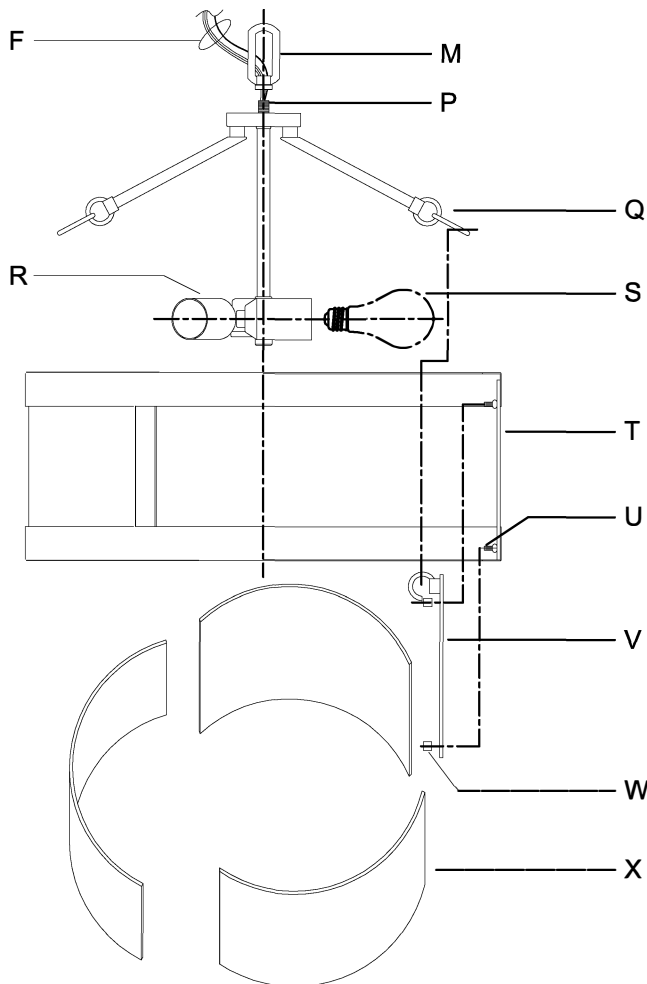

ASSEMBLY STEPS:

PASOS PARA ENSAMBLAR:

MODE D'ASSEMBLAGE:

1. D,E → A
2. N → D
3. B,A → C
4. F → G 
5. H,J → D
6. S → R
7. X → T
8. V,W → U
9. Q → V

**B, C, G & S
 (NOT FURNISHED)
 (NON FOURNIE)
 (NO INCLUIDA)**

UHP2890

WARNING - If any Special Control Devices are used with this Fixture, Follow the Instructions Carefully to assure full compliance with N.E.C. requirements. If there are any questions, contact a Qualified Electrical Contractor.

CAUTION - All glass is fragile, use care when handling Glass component(s) and or Lamp(s).

CANOPY MOUNTING & WIRE CONNECTION ASSEMBLY STEPS:

1. D,E → A
2. B,A → C
3. N → D
4. F → M
5. L → M,K
6. F → L,K,H
7. F → G
8. H,J → D

FIXTURE ASSEMBLY STEPS:

1. M → P
2. S → R
3. X → T
4. V,W → U
5. Q → V

B, C, G & S
(NOT FURNISHED)
(NO INCLUIDA)
(NON FOURNIE)