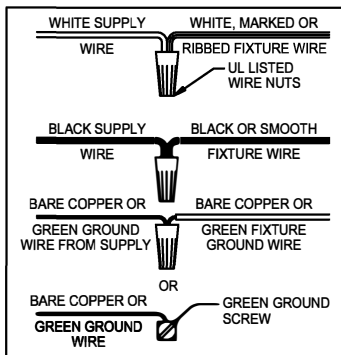

UHP2890

WARNING - If any Special Control Devices are used with this Fixture, Follow the Instructions Carefully to assure full compliance with N.E.C. requirements. If there are any questions, contact a Qualified Electrical Contractor.

CAUTION - All glass is fragile, use care when handling Glass component(s) and or Lamp(s).

CANOPY MOUNTING & WIRE CONNECTION ASSEMBLY STEPS:

1. D,E → A
2. B,A → C
3. N → D
4. F → M
5. L → M,K
6. F → L,K,H
7. F → G
8. H,J → D