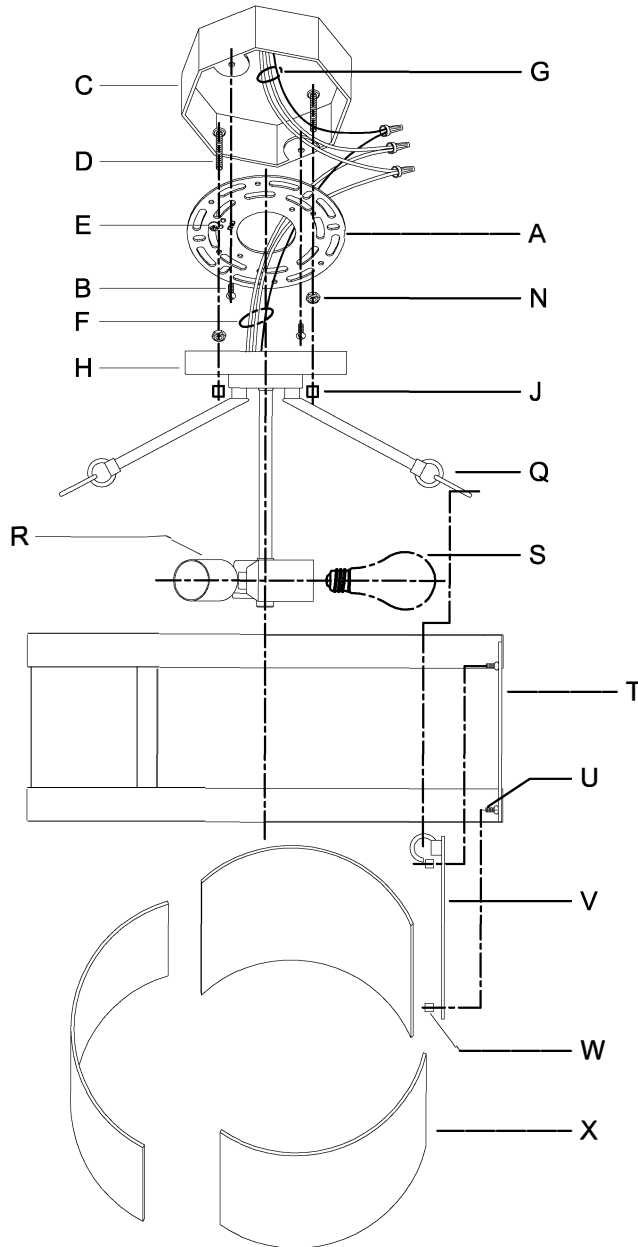

UHP2890

WARNING - If any Special Control Devices are used with this Fixture, Follow the Instructions Carefully to assure full compliance with N.E.C. requirements. If there are any questions, contact a Qualified Electrical Contractor.
CAUTION - All glass is fragile, use care when handling Glass component(s) and or Lamp(s).

ASSEMBLY STEPS:

PASOS PARA ENSAMBLAR:

MODE D'ASSEMBLAGE:

1. D,E → A
2. N → D
3. B,A → C
4. F → G 
5. H,J → D
6. S → R
7. X → T
8. V,W → U
9. Q → V

**B, C, G & S
 (NOT FURNISHED)
 (NON FOURNIE)
 (NO INCLUIDA)**

CAUTION - All glass is fragile, use care when handling Glass component(s) and or Lamp(s).

CANOPY MOUNTING & WIRE CONNECTION ASSEMBLY STEPS:

1. D,E → A
2. B,A → C
3. N → D
4. F → M
5. L → M,K
6. F → L,K,H
7. F → G
8. H,J → D

FIXTURE ASSEMBLY STEPS:

1. M → P
2. S → R
3. X → T
4. V,W → U
5. Q → V

B, C, G & S
(NOT FURNISHED)
(NO INCLUIDA)
(NON FOURNIE)