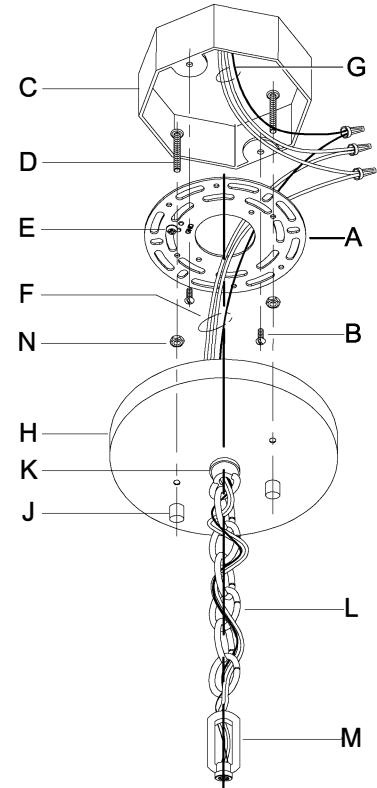

ASSEMBLY STEPS:

PASOS PARA ENSAMBLAR:

MODE D'ASSEMBLAGE:

1. D,E → A
2. N → D
3. B,A → C
4. F → G 
5. H,J → D
6. S → R
7. X → T
8. V,W → U
9. Q → V

**B, C, G & S
 (NOT FURNISHED)
 (NON FOURNIE)
 (NO INCLUIDA)**

UHP2890

WARNING - If any Special Control Devices are used with this Fixture, Follow the Instructions Carefully to assure full compliance with N.E.C. requirements. If there are any questions, contact a Qualified Electrical Contractor.

CAUTION - All glass is fragile, use care when handling Glass component(s) and or Lamp(s).

CANOPY MOUNTING & WIRE CONNECTION ASSEMBLY STEPS:

1. D,E → A
2. B,A → C
3. N → D
4. F → M
5. L → M,K
6. F → L,K,H
7. F → G
8. H,J → D

FIXTURE ASSEMBLY STEPS:

1. M → P
2. S → R
3. X → T
4. V,W → U
5. Q → V

B, C, G & S
(NOT FURNISHED)
(NO INCLUIDA)
(NON FOURNIE)