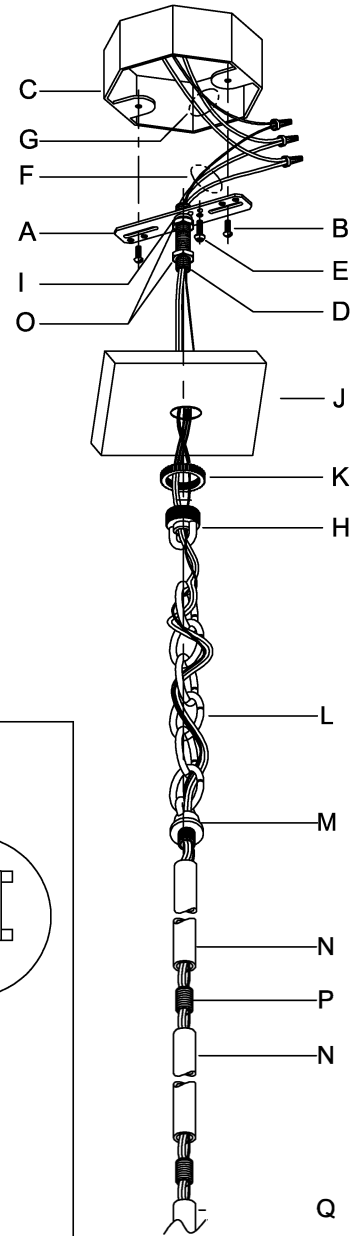

UHP2885

WARNING - If any Special Control Devices are used with this Fixture, Follow the Instructions Carefully to assure full compliance with N.E.C. requirements. If there are any questions, contact a Qualified Electrical Contractor.
CAUTION - All glass is fragile, use care when handling Glass component(s) and or Lamp(s).

CANOPY MOUNTING & WIRE CONNECTION ASSEMBLY STEPS:

1. D,E → A
2. B,A → C
3. I,O,H → D
4. O → H (TO LOCK) (À VERROUILLER) (APRETAR)
5. F → M
6. P → Q
7. N → P
8. M → N
9. L → M
10. J,K → L
11. L → H
12. F → L,K,J,H,D
13. F → G
14. J,K → H

FIXTURE ASSEMBLY STEPS:

1. Q → P
2. U → V
3. R → S

B, C, G & R
(NOT FURNISHED)
(NO INCLUIDA)
(NON FOURNIE)