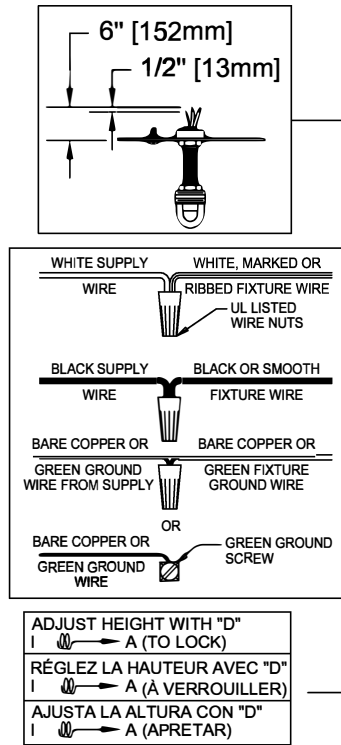

UHP2885

WARNING - If any Special Control Devices are used with this Fixture, Follow the Instructions Carefully to assure full compliance with N.E.C. requirements. If there are any questions, contact a Qualified Electrical Contractor.
CAUTION - All glass is fragile, use care when handling Glass component(s) and or Lamp(s).

CANOPY MOUNTING & WIRE CONNECTION ASSEMBLY STEPS:

1. D,E → A
2. B,A → C
3. I,O,H → D
4. O → H (TO LOCK) (À VERROUILLER) (APRETAR)
5. F → M
6. P → Q
7. N → P
8. M → N
9. L → M
10. J,K → L
11. L → H
12. F → L,K,J,H,D
13. F → G
14. J,K → H

FIXTURE ASSEMBLY STEPS:

1. Q → P
2. U → V
3. R → S

B, C, G & R
(NOT FURNISHED)
(NO INCLUIDA)
(NON FOURNIE)