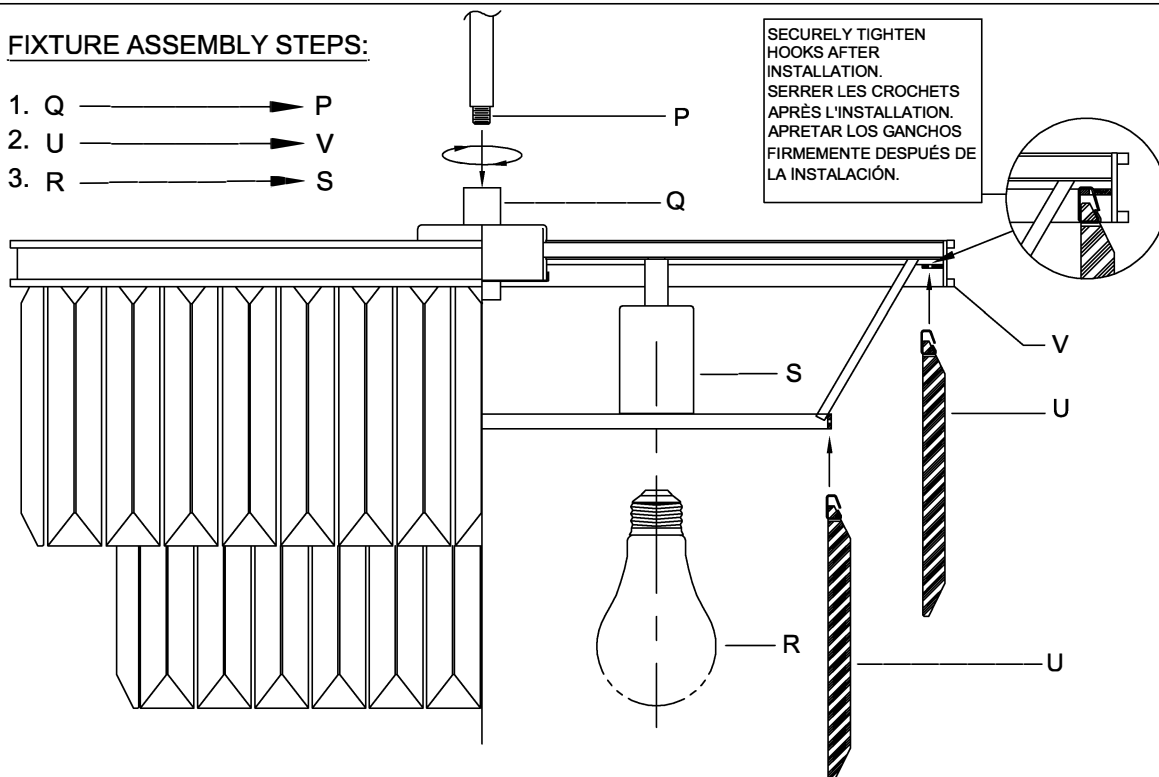

UHP2885

WARNING - If any Special Control Devices are used with this Fixture, Follow the Instructions Carefully to assure full compliance with N.E.C. requirements. If there are any questions, contact a Qualified Electrical Contractor.
CAUTION - All glass is fragile, use care when handling Glass component(s) and or Lamp(s).

CANOPY MOUNTING & WIRE CONNECTION ASSEMBLY STEPS:

1. D,E → A
2. B,A → C
3. I,O,H → D
4. O → H (TO LOCK) (À VERROUILLER) (APRETAR)
5. F → M
6. P → Q
7. N → P
8. M → N
9. L → M
10. J,K → L
11. L → H
12. F → L,K,J,H,D
13. F → G
14. J,K → H

FIXTURE ASSEMBLY STEPS:

1. Q → P
2. U → V
3. R → S

B, C, G & R
(NOT FURNISHED)
(NO INCLUIDA)
(NON FOURNIE)