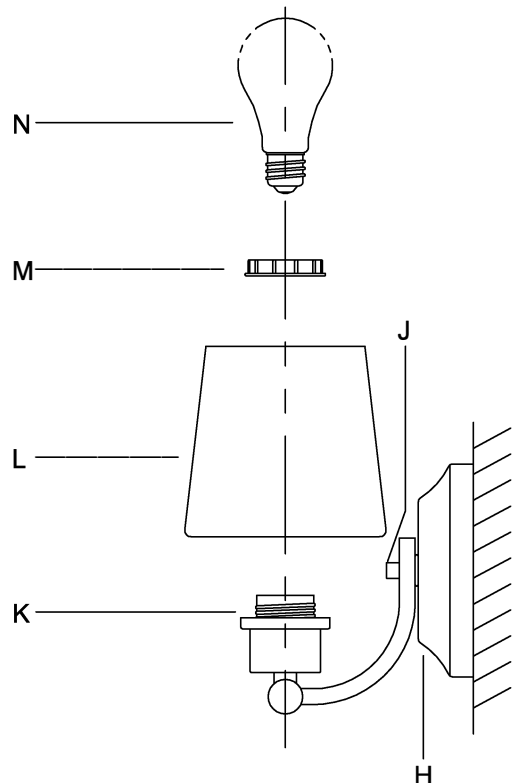

UHP2874

WARNING - If any Special Control Devices are used with this Fixture, Follow the Instructions Carefully to assure full compliance with N.E.C. requirements. If there are any questions, contact a Qualified Electrical Contractor.
WARNING - This product contains chemicals known to the State of California to cause cancer, birth defects and /or other reproductive harm. Thoroughly wash hands after installing, handling, cleaning, or otherwise touching this product.
CAUTION - All glass is fragile, use care when handling Glass component(s) and or Lamp(s).

CANOPY MOUNTING & WIRE CONNECTION ASSEMBLY STEPS:

1. D,E → A
2. P → D
3. B,A → C
4. F → G
5. H,J → D

FIXTURE ASSEMBLY STEPS:

1. L,M → K
2. N → K

**B, C, G & N
 (NOT FURNISHED)
 (NO INCLUIDA)
 (NON FOURNIE)**