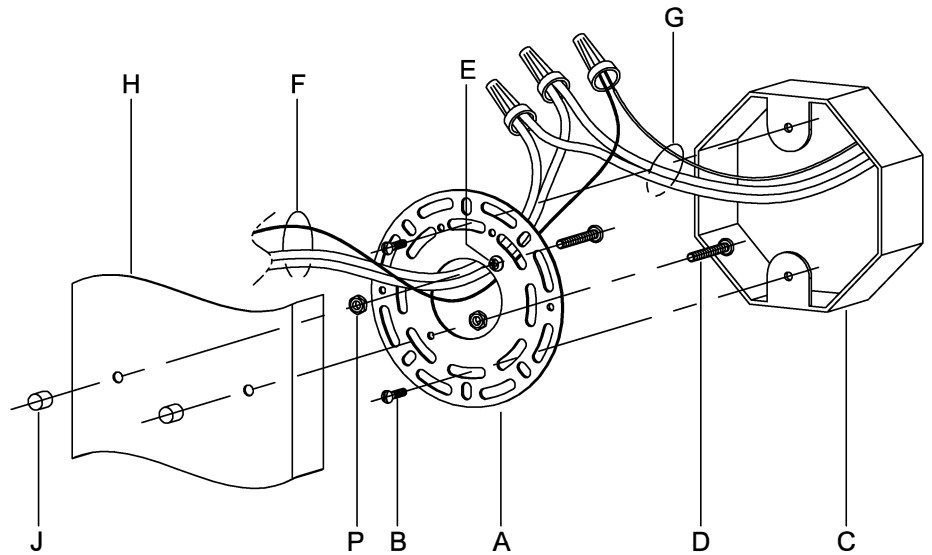

UHP2874

WARNING - If any Special Control Devices are used with this Fixture, Follow the Instructions Carefully to assure full compliance with N.E.C. requirements. If there are any questions, contact a Qualified Electrical Contractor.
WARNING - This product contains chemicals known to the State of California to cause cancer, birth defects and /or other reproductive harm. Thoroughly wash hands after installing, handling, cleaning, or otherwise touching this product.
CAUTION - All glass is fragile, use care when handling Glass component(s) and or Lamp(s).

CANOPY MOUNTING & WIRE CONNECTION ASSEMBLY STEPS:

1. D,E → A
2. P → D
3. B,A → C
4. F → G
5. H,J → D

FIXTURE ASSEMBLY STEPS:

1. L,M → K
2. N → K

**B, C, G & N
 (NOT FURNISHED)
 (NO INCLUIDA)
 (NON FOURNIE)**