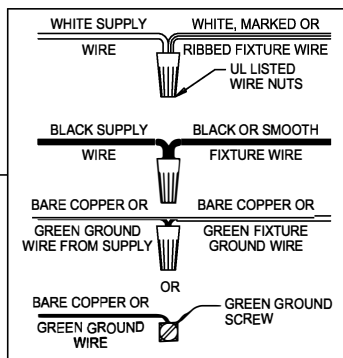

UHP2874

WARNING - If any Special Control Devices are used with this Fixture, Follow the Instructions Carefully to assure full compliance with N.E.C. requirements. If there are any questions, contact a Qualified Electrical Contractor.
WARNING - This product contains chemicals known to the State of California to cause cancer, birth defects and /or other reproductive harm. Thoroughly wash hands after installing, handling, cleaning, or otherwise touching this product.
CAUTION - All glass is fragile, use care when handling Glass component(s) and or Lamp(s).

CANOPY MOUNTING & WIRE CONNECTION ASSEMBLY STEPS:

1. D,E → A
2. P → D
3. B,A → C
4. F → G
5. H,J → D

FIXTURE ASSEMBLY STEPS:

1. L,M → K
2. N → K

**B, C, G & N
 (NOT FURNISHED)
 (NO INCLUIDA)
 (NON FOURNIE)**