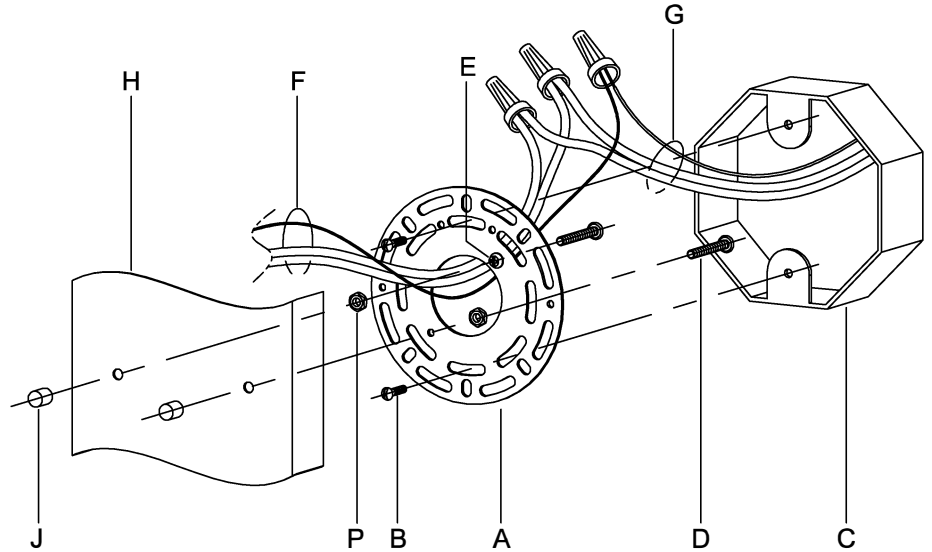

## UHP2872

**WARNING** - If any Special Control Devices are used with this Fixture, Follow the Instructions Carefully to assure full compliance with N.E.C. requirements. If there are any questions, contact a Qualified Electrical Contractor.  
**WARNING** - This product contains chemicals known to the State of California to cause cancer, birth defects and /or other reproductive harm. Thoroughly wash hands after installing, handling, cleaning, or otherwise touching this product.  
**CAUTION** - All glass is fragile, use care when handling Glass component(s) and or Lamp(s).

\*\*\*\*\*  
**CANOPY MOUNTING & WIRE CONNECTION ASSEMBLY STEPS:**

1. D,E → A
2. P → D
3. B,A → C
4. F → G
5. H,J → D

\*\*\*\*\*  
**FIXTURE ASSEMBLY STEPS:**

1. L,M → K
2. N → K

B, C, G & N  
 (NOT FURNISHED)  
 (NO INCLUIDA)  
 (NON FOURNIE)