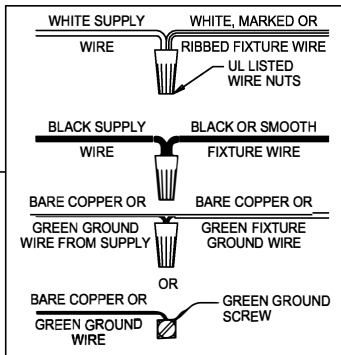

## UHP2872

**WARNING** - If any Special Control Devices are used with this Fixture, Follow the Instructions Carefully to assure full compliance with N.E.C. requirements. If there are any questions, contact a Qualified Electrical Contractor.  
**WARNING** - This product contains chemicals known to the State of California to cause cancer, birth defects and /or other reproductive harm. Thoroughly wash hands after installing, handling, cleaning, or otherwise touching this product.  
**CAUTION** - All glass is fragile, use care when handling Glass component(s) and or Lamp(s).

\*\*\*\*\*  
**CANOPY MOUNTING & WIRE CONNECTION ASSEMBLY STEPS:**

1. D,E → A
2. P → D
3. B,A → C
4. F → G
5. H,J → D

\*\*\*\*\*  
**FIXTURE ASSEMBLY STEPS:**

1. L,M → K
2. N → K

B, C, G & N  
 (NOT FURNISHED)  
 (NO INCLUIDA)  
 (NON FOURNIE)