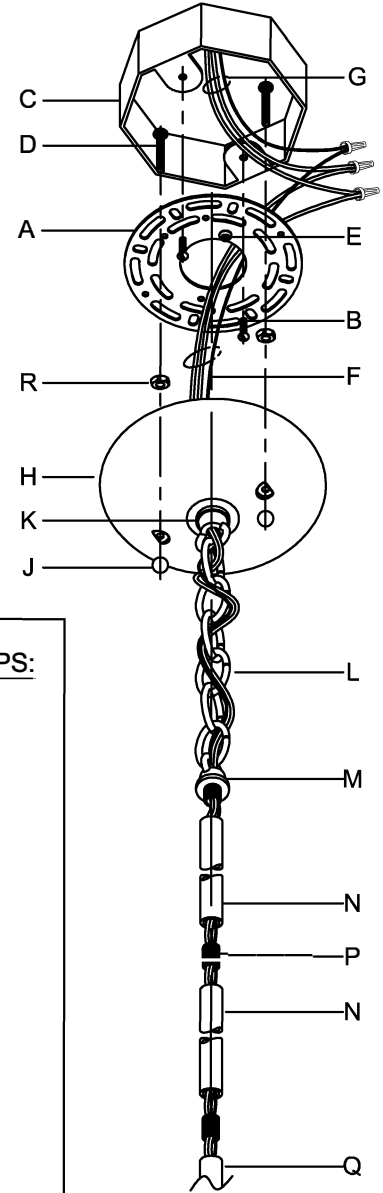

UHP2861

WARNING - If any Special Control Devices are used with this Fixture, Follow the Instructions Carefully to assure full compliance with N.E.C. requirements. If there are any questions, contact a Qualified Electrical Contractor.

CANOPY MOUNTING & WIRE CONNECTION ASSEMBLY STEPS:

Attach (N), (P) to achieve overall desired length.
 Una (N), (P) para lograr la longitud deseada.
 Joignez (N), (P) pour obtenir la longueur voulue.

1. D,E → A
2. R → D
3. B,A → C
4. F → P,N,M
5. P → Q
6. M → N
7. L → M,K
8. F → L,K,H
9. F → G
10. H,J → D

FIXTURE ASSEMBLY STEPS:

1. T,U,V,W → S
2. X → S

B, C, G & X
 (NOT FURNISHED)
 (NO INCLUIDA)
 (NON FOURNIE)