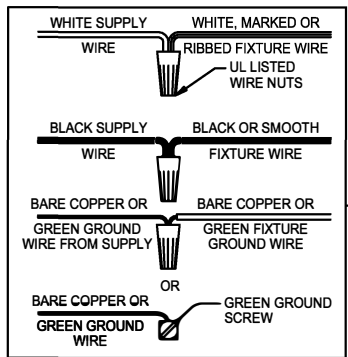

UHP2861

WARNING - If any Special Control Devices are used with this Fixture, Follow the Instructions Carefully to assure full compliance with N.E.C. requirements. If there are any questions, contact a Qualified Electrical Contractor.

CAUTION - All glass is fragile, use care when handling Glass component(s) and or Lamp(s).

WARNING - This product contains chemicals known to the State of California to cause cancer, birth defects and /or other reproductive harm. Thoroughly wash hands after installing, handling, cleaning, or otherwise touching this product.

CANOPY MOUNTING & WIRE CONNECTION ASSEMBLY STEPS:

Attach (N), (P) to achieve overall desired length.
Una (N), (P) para lograr la longitud deseada.
Joignez (N), (P) pour obtenir la longueur voulue.

1. D,E → A
2. R → D
3. B,A → C
4. F → P,N,M
5. P → Q
6. M → N
7. L → M,K
8. F → L,K,H
9. F → G
10. H,J → D