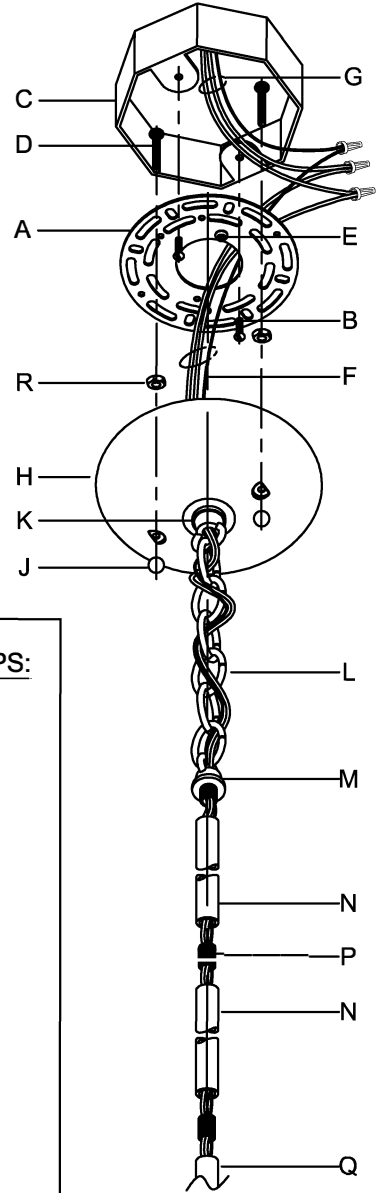

UHP2860

WARNING - If any Special Control Devices are used with this Fixture, Follow the Instructions Carefully to assure full compliance with N.E.C. requirements. If there are any questions, contact a Qualified Electrical Contractor.

CANOPY MOUNTING & WIRE CONNECTION ASSEMBLY STEPS:

Attach (N), (P) to achieve overall desired length.
 Una (N), (P) para lograr la longitud deseada.
 Joignez (N), (P) pour obtenir la longueur voulue.

1. D,E → A
2. R → D
3. B,A → C
4. F → P,N,M
5. P → Q
6. M → N
7. L → M,K
8. F → L,K,H
9. F → G
10. H,J → D

FIXTURE ASSEMBLY STEPS:

1. T,U,V,W → S
2. X → S

B, C, G & X
 (NOT FURNISHED)
 (NO INCLUIDA)
 (NON FOURNIE)