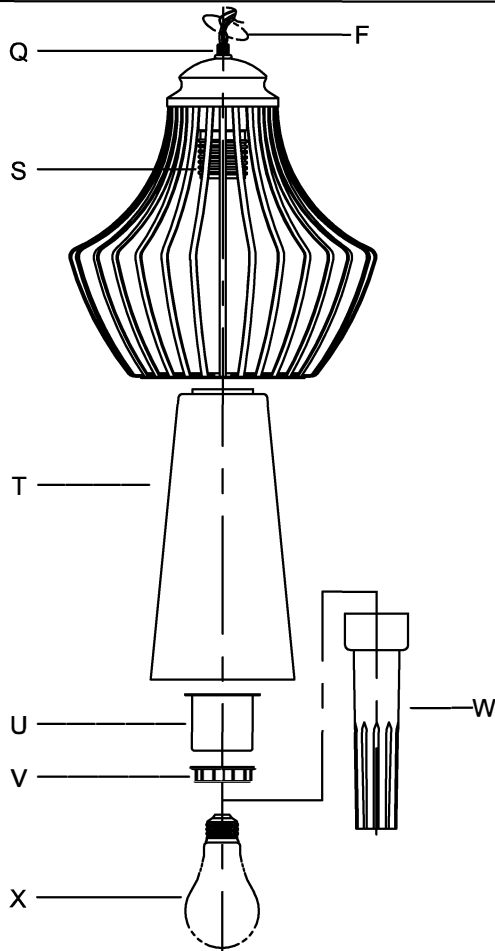

UHP2860

WARNING - If any Special Control Devices are used with this Fixture, Follow the Instructions Carefully to assure full compliance with N.E.C. requirements. If there are any questions, contact a Qualified Electrical Contractor.

CANOPY MOUNTING & WIRE CONNECTION ASSEMBLY STEPS:

Attach (N), (P) to achieve overall desired length.
 Una (N), (P) para lograr la longitud deseada.
 Joignez (N), (P) pour obtenir la longueur voulue.

1. D,E → A
2. R → D
3. B,A → C
4. F → P,N,M
5. P → Q
6. M → N
7. L → M,K
8. F → L,K,H
9. F → G
10. H,J → D

FIXTURE ASSEMBLY STEPS:

1. T,U,V,W → S
2. X → S

B, C, G & X
 (NOT FURNISHED)
 (NO INCLUIDA)
 (NON FOURNIE)