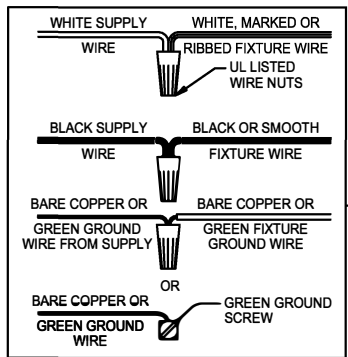

UHP2860

WARNING - If any Special Control Devices are used with this Fixture, Follow the Instructions Carefully to assure full compliance with N.E.C. requirements. If there are any questions, contact a Qualified Electrical Contractor.

CAUTION - All glass is fragile, use care when handling Glass component(s) and or Lamp(s).

WARNING - This product contains chemicals known to the State of California to cause cancer, birth defects and /or other reproductive harm. Thoroughly wash hands after installing, handling, cleaning, or otherwise touching this product.

CANOPY MOUNTING & WIRE CONNECTION ASSEMBLY STEPS:

Attach (N), (P) to achieve overall desired length.
Una (N), (P) para lograr la longitud deseada.
Joignez (N), (P) pour obtenir la longueur voulue.

1. D,E → A
2. R → D
3. B,A → C
4. F → P,N,M
5. P → Q
6. M → N
7. L → M,K
8. F → L,K,H
9. F → G
10. H,J → D