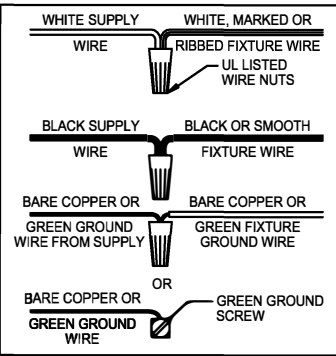

UHP2851

WARNING - If any Special Control Devices are used with this Fixture, Follow the Instructions Carefully to assure full compliance with N.E.C. requirements. If there are any questions, contact a Qualified Electrical Contractor.

WARNING - This product contains chemicals known to the State of California to cause cancer, birth defects and /or other reproductive harm. Thoroughly wash hands after installing, handling, cleaning, or otherwise touching this product.

CAUTION - All glass is fragile, use care when handling Glass component(s) and or Lamp(s).

CANOPY MOUNTING & WIRE CONNECTION ASSEMBLY STEPS:

Attach (N), (P) to achieve overall desired length.
Una (N), (P) para lograr la longitud deseada.
Joignez (N), (P) pour obtenir la longueur voulue.