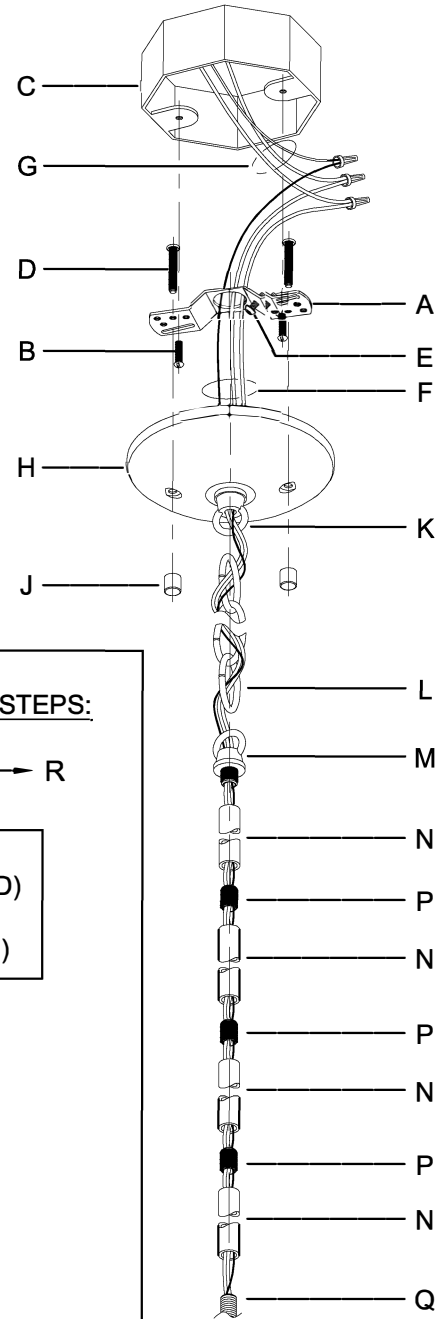

## UHP2851

**WARNING** - If any Special Control Devices are used with this Fixture, Follow the Instructions Carefully to assure full compliance with N.E.C. requirements. If there are any questions, contact a Qualified Electrical Contractor.

### CANOPY MOUNTING & WIRE CONNECTION ASSEMBLY STEPS:

Attach (N), (P) to achieve overall desired length.  
 Una (N), (P) para lograr la longitud deseada.  
 Joignez (N), (P) pour obtenir la longueur voulue.

### FIXTURE ASSEMBLY STEPS:

1. S → R

B, C, G & S  
 (NOT FURNISHED)  
 (NO INCLUIDA)  
 (NON FOURNIE)