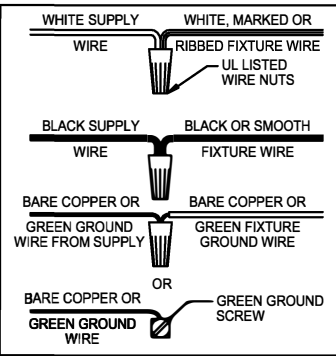

UHP2850

WARNING - If any Special Control Devices are used with this Fixture, Follow the Instructions Carefully to assure full compliance with N.E.C. requirements. If there are any questions, contact a Qualified Electrical Contractor.

CAUTION - All glass is fragile, use care when handling Glass component(s) and or Lamp(s).

CANOPY MOUNTING & WIRE CONNECTION ASSEMBLY STEPS:

Attach (N), (P) to achieve overall desired length.
 Una (N), (P) para lograr la longitud deseada.
 Joignez (N), (P) pour obtenir la longueur voulue.