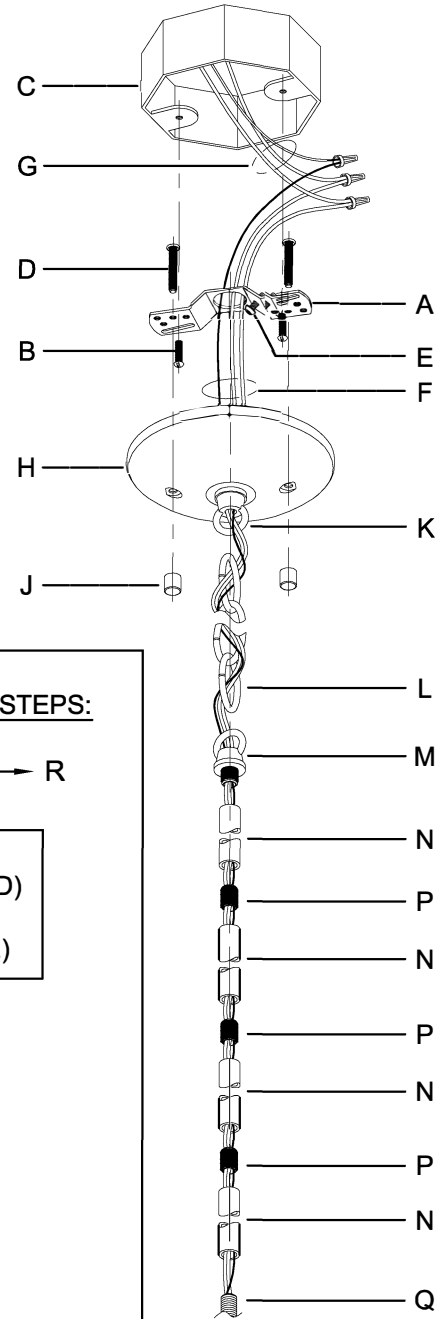

UHP2850

WARNING - If any Special Control Devices are used with this Fixture, Follow the Instructions Carefully to assure full compliance with N.E.C. requirements. If there are any questions, contact a Qualified Electrical Contractor.

CAUTION - All glass is fragile, use care when handling Glass component(s) and or Lamp(s).

CANOPY MOUNTING & WIRE CONNECTION ASSEMBLY STEPS:

Attach (N), (P) to achieve overall desired length.
 Una (N), (P) para lograr la longitud deseada.
 Joignez (N), (P) pour obtenir la longueur voulue.

1. D,E → A
2. B,A → C
3. F → P,N,M
4. P → Q
5. M → N
6. L → M,K
7. F → L,K,H
8. F → G
9. H,J → D

FIXTURE ASSEMBLY STEPS:

1. S → R

B, C, G & S
 (NOT FURNISHED)
 (NO INCLUIDA)
 (NON FOURNIE)