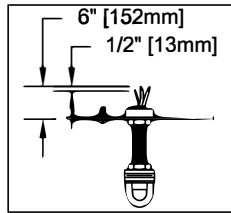

## UHP2841

\*\*\*\*\*

**WARNING** - If any Special Control Devices are used with this Fixture, Follow the Instructions Carefully to assure full compliance with N.E.C. requirements. If there are any questions, contact a Qualified Electrical Contractor.

### CANOPY MOUNTING & WIRE CONNECTION ASSEMBLY STEPS:

1. D,E → A
2. B,A → C
3. N,Q,H → D
4. Q → H (TO LOCK) (À VERROUILLER) (APRETAR)
5. F → M
6. L → M
7. J,K → L
8. L → H
9. F → L,K,J,H,D
10. F → G
11. J,K → H