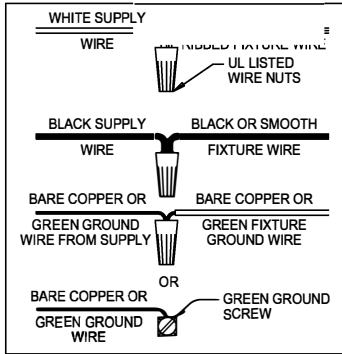

1. D,E → A
2. B,A → C
3. N,Q,H → D
4. Q → H (TO LOCK) (À VERROUILLER) (APRETAR)
5. F → M
6. L → M
7. J,K → L
8. L → H
9. F → L,K,J,H,D
10. F → G
11. J,K → H

ADJUST HEIGHT WITH "D"
N → A (TO LOCK)

RÉGLEZ LA HAUTEUR AVEC "D"
N → A (À VERROUILLER)

AJUSTA LA ALTURA CON "D"
N → A (APRETAR)

FIXTURE ASSEMBLY STEPS:

1. P → W
2. U,X,Y,Z → BB
3. AA → BB