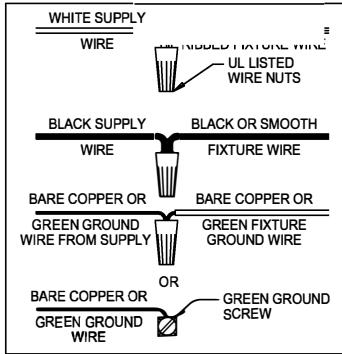

UHP2840

WARNING - If any Special Control Devices are used with this Fixture, Follow the Instructions Carefully to assure full compliance with N.E.C. requirements. If there are any questions, contact a Qualified Electrical Contractor.
WARNING - This product contains chemicals known to the State of California to cause cancer, birth defects and /or other reproductive harm. Thoroughly wash hands after installing, handling, cleaning, or otherwise touching this product.
CAUTION - All glass is fragile, use care when handling Glass component(s) and or Lamp(s).

CANOPY MOUNTING & WIRE CONNECTION ASSEMBLY STEPS:

1. D,E → A
2. B,A → C
3. N,Q,H → D
4. Q → H (TO LOCK) (À VERROUILLER) (APRETAR)
5. F → M
6. L → M
7. J,K → L
8. L → H
9. F → L,K,J,H,D
10. F → G
11. J,K → H