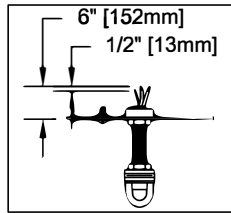

UHP2840

WARNING - If any Special Control Devices are used with this Fixture, Follow the Instructions Carefully to assure full compliance with N.E.C. requirements. If there are any questions, contact a Qualified Electrical Contractor.
WARNING - This product contains chemicals known to the State of California to cause cancer, birth defects and /or other reproductive harm. Thoroughly wash hands after installing, handling, cleaning, or otherwise touching this product.
CAUTION - All glass is fragile, use care when handling Glass component(s) and or Lamp(s).

CANOPY MOUNTING & WIRE CONNECTION ASSEMBLY STEPS:

1. D,E → A
2. B,A → C
3. N,Q,H → D
4. Q → H (TO LOCK) (À VERROUILLER) (APRETAR)
5. F → M
6. L → M
7. J,K → L
8. L → H
9. F → L,K,J,H,D
10. F → G
11. J,K → H

ADJUST HEIGHT WITH "D"
 N → A (TO LOCK)
 RÉGLEZ LA HAUTEUR AVEC "D"
 N → A (À VERROUILLER)
 AJUSTA LA ALTURA CON "D"
 N → A (APRETAR)

FIXTURE ASSEMBLY STEPS:

1. P → W
2. U,X,Y,Z → BB
3. AA → BB

B, C, G & P
 (NOT FURNISHED)
 (NO INCLUIDA)
 (NON FOURNIE)