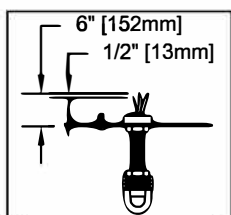

## UHP2804

**WARNING** - If any Special Control Devices are used with this Fixture, Follow the Instructions Carefully to assure full compliance with N.E.C. requirements. If there are any questions, contact a Qualified Electrical Contractor.  
**CAUTION** - All glass is fragile, use care when handling Glass component(s) and or Lamp(s).

### CANOPY MOUNTING & WIRE CONNECTION ASSEMBLY STEPS:

ADJUST HEIGHT WITH "D"  
 N A (TO LOCK)  
 RÉGLEZ LA HAUTEUR AVEC "D"  
 N A (À VERROUILLER)  
 AJUSTA LA ALTURA CON "D"  
 N A (APRETAR)

1. D, E → A
2. B, A → C
3. N, R, H → D
4. P → H (TO LOCK) (À VERROUILLER) (APRETAR)
5. F → M
6. L → M
7. J, K → L
8. L → H
9. F → L, K, J, H, D
10. F → G
11. J, K → H
12. M → P
13. P → Q

### FIXTURE ASSEMBLY STEPS:

1. Q → S
2. T → S
3. T → U
4. X → V
5. Y → W
6. Z → W

B, C, G & Z  
 (NOT FURNISHED)  
 (NO INCLUIDA)  
 (NON FOURNIE)