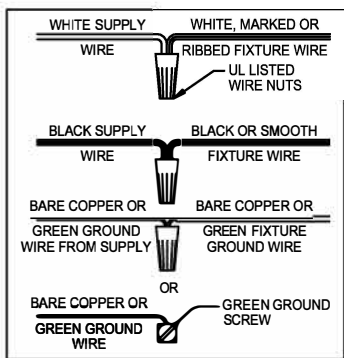

## UHP2804

**WARNING** - If any Special Control Devices are used with this Fixture, Follow the Instructions Carefully to assure full compliance with N.E.C. requirements. If there are any questions, contact a Qualified Electrical Contractor.  
**CAUTION** - All glass is fragile, use care when handling Glass component(s) and or Lamp(s).

### CANOPY MOUNTING & WIRE CONNECTION ASSEMBLY STEPS:

ADJUST HEIGHT WITH "D"  
 N A (TO LOCK)  
 RÉGLEZ LA HAUTEUR AVEC "D"  
 N A (À VERROUILLER)  
 AJUSTA LA ALTURA CON "D"  
 N A (APRETAR)

1. D, E → A
2. B, A → C
3. N, R, H → D
4. P → H (TO LOCK) (À VERROUILLER) (APRETAR)
5. F → M
6. L → M
7. J, K → L
8. L → H
9. F → L, K, J, H, D
10. F → G
11. J, K → H
12. M → P
13. P → Q

### FIXTURE ASSEMBLY STEPS:

1. Q → S
2. T → S
3. T → U
4. X → V
5. Y → W
6. Z → W

B, C, G & Z  
 (NOT FURNISHED)  
 (NO INCLUIDA)  
 (NON FOURNIE)