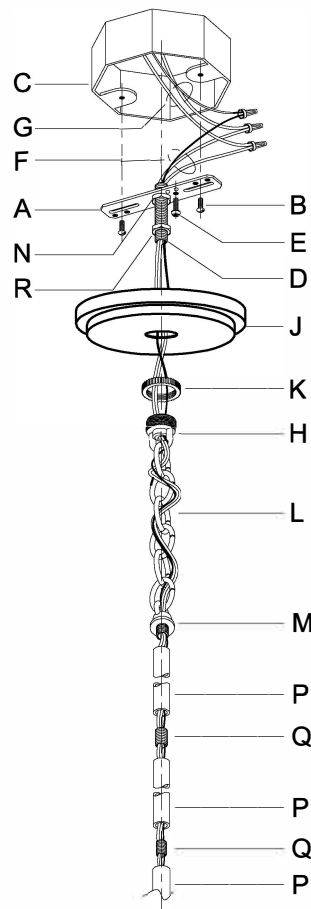

## UHP2804

**WARNING** - If any Special Control Devices are used with this Fixture, Follow the Instructions Carefully to assure full compliance with N.E.C. requirements. If there are any questions, contact a Qualified Electrical Contractor.  
**CAUTION** - All glass is fragile, use care when handling Glass component(s) and or Lamp(s).

### CANOPY MOUNTING & WIRE CONNECTION ASSEMBLY STEPS:

ADJUST HEIGHT WITH "D"  
 N A (TO LOCK)  
 RÉGLEZ LA HAUTEUR AVEC "D"  
 N A (À VERROUILLER)  
 AJUSTA LA ALTURA CON "D"  
 N A (APRETAR)

1. D, E → A
2. B, A → C
3. N, R, H → D
4. P → H (TO LOCK) (À VERROUILLER) (APRETAR)
5. F → M
6. L → M
7. J, K → L
8. L → H
9. F → L, K, J, H, D
10. F → G
11. J, K → H
12. M → P
13. P → Q

### FIXTURE ASSEMBLY STEPS:

1. Q → S
2. T → S
3. T → U
4. X → V
5. Y → W
6. Z → W

B, C, G & Z  
 (NOT FURNISHED)  
 (NO INCLUIDA)  
 (NON FOURNIE)