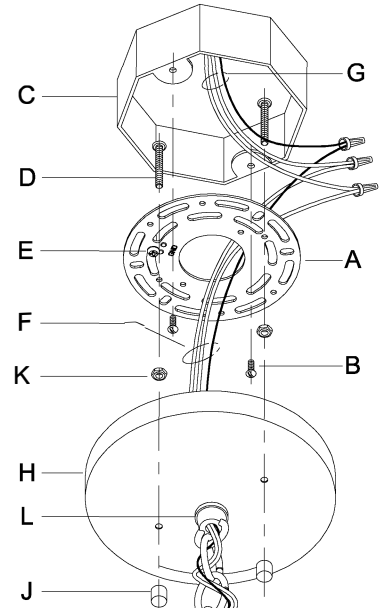

## UHP2781

\*\*\*\*\*

**WARNING** - If any Special Control Devices are used with this Fixture, Follow the Instructions Carefully to assure full compliance with N.E.C. requirements. If there are any questions, contact a Qualified Electrical Contractor.

### CANOPY MOUNTING & WIRE CONNECTION ASSEMBLY STEPS:

ADJUST HEIGHT WITH "D"  
K → A (TO LOCK)  
RÉGLEZ LA HAUTEUR AVEC "D"  
K → A (À VERROUILLER)  
AJUSTA LA ALTURA CON "D"  
K → A (APRETAR)

1. D,E → A
2. K → D
3. B,A → C
4. F → N
5. N → P
6. P → Q
7. M → L,P
8. F → P,N,M,L
9. F → G
10. H,J → D

### FIXTURE ASSEMBLY STEPS:

1. T → Q
2. V,W → X
3. R,S → W
4. Y,Z,AA → X
5. BB → U

B, C, G & BB  
(NOT FURNISHED)  
(NON FOURNIE)  
(NO INCLUIDA)