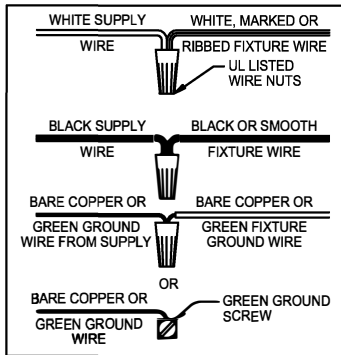

UHP2781

*****

WARNING - If any Special Control Devices are used with this Fixture, Follow the Instructions Carefully to assure full compliance with N.E.C. requirements. If there are any questions, contact a Qualified Electrical Contractor.

WARNING - This product contains chemicals known to the State of California to cause cancer, birth defects and /or other reproductive harm. Thoroughly wash hands after installing, handling, cleaning, or otherwise touching this product.

CAUTION - All glass is fragile, use care when handling Glass component(s) and or Lamp(s).

*****

CANOPY MOUNTING & WIRE CONNECTION ASSEMBLY STEPS:

ADJUST HEIGHT WITH "D"
K → A (TO LOCK)
RÉGLEZ LA HAUTEUR AVEC "D"
K → A (À VERROUILLER)
AJUSTA LA ALTURA CON "D"
K → A (APRETAR)

1. D,E → A
2. K → D
3. B,A → C
4. F → N
5. N → P
6. P → Q
7. M → L,P
8. F → P,N,M,L
9. F → G
10. H,J → D