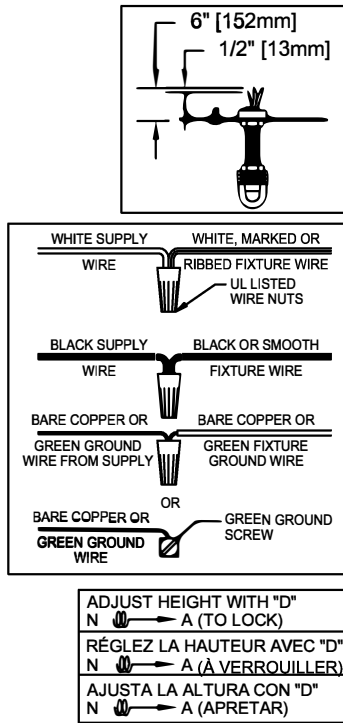

WARNING - If any Special Control Devices are used with this Fixture, Follow the Instructions Carefully to assure full compliance with N.E.C. requirements. If there are any questions, contact a Qualified Electrical Contractor.
WARNING - This product contains chemicals known to the State of California to cause cancer, birth defects and /or other reproductive harm. Thoroughly wash hands after installing, handling, cleaning, or otherwise touching this product.
CAUTION - All glass is fragile, use care when handling Glass component(s) and or Lamp(s).

CANOPY MOUNTING & WIRE CONNECTION ASSEMBLY STEPS:

1. D,E → A
2. B,A → C
3. N,P,H → D
4. P → H (TO LOCK) (À VERROUILLER) (APRETAR)
5. F → M
6. M → Q
7. L → M
8. J,K → L
9. L → H
10. F → L,K,J,H,D
11. F → G
12. J,K → H

FIXTURE ASSEMBLY STEPS:

1. R → S

B, C, G & R
(NOT FURNISHED)
(NON FOURNIE)
(NO INCLUIDA)