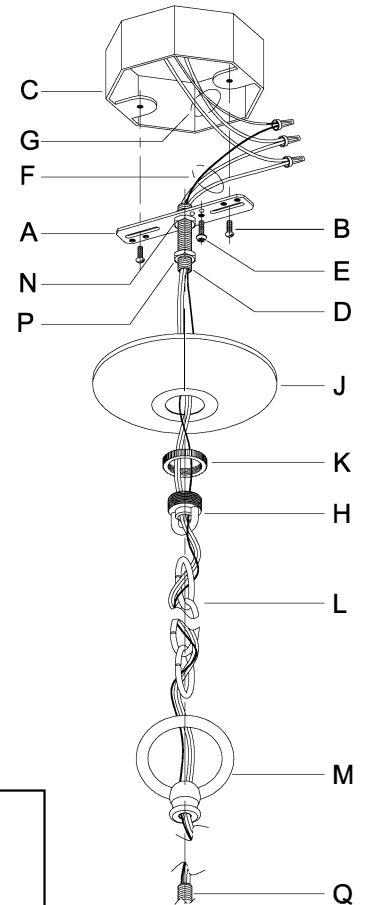

WARNING - If any Special Control Devices are used with this Fixture, Follow the Instructions Carefully to assure full compliance with N.E.C. requirements. If there are any questions, contact a Qualified Electrical Contractor.
WARNING - This product contains chemicals known to the State of California to cause cancer, birth defects and /or other reproductive harm. Thoroughly wash hands after installing, handling, cleaning, or otherwise touching this product.
CAUTION - All glass is fragile, use care when handling Glass component(s) and or Lamp(s).

CANOPY MOUNTING & WIRE CONNECTION ASSEMBLY STEPS:

1. D,E → A
2. B,A → C
3. N,P,H → D
4. P → H (TO LOCK) (À VERROUILLER) (APRETAR)
5. F → M
6. M → Q
7. L → M
8. J,K → L
9. L → H
10. F → L,K,J,H,D
11. F → G
12. J,K → H

FIXTURE ASSEMBLY STEPS:

1. R → S

B, C, G & R
(NOT FURNISHED)
(NON FOURNIE)
(NO INCLUIDA)