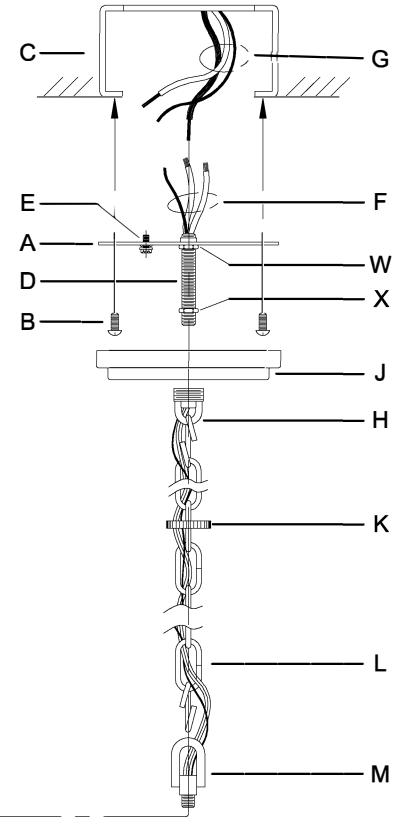

UHP2763

WARNING - If any Special Control Devices are used with this Fixture, Follow the Instructions Carefully to assure full compliance with N.E.C. requirements. If there are any questions, contact a Qualified Electrical Contractor.

ASSEMBLY STEPS:

PASOS PARA ENSAMBLAR:

MODE D'ASSEMBLAGE:

1. D,E → A
2. B,A → C
3. W,X,H → D (TO LOCK) (APRETAR) (À VERROUILLER)
4. X → H
5. F → Q,Z,Y,V,U,T,S,R
6. Q → AA
7. Z,Y,V,U,T → Q
8. S,R → Q
9. F → P,N,M
10. N → Q
11. M → N
12. L → M
13. J,K → L
14. L → H
15. F → L,K,J,H,D
16. F → G
17. J,K → H
18. DD,CC → BB
19. EE → BB

Attach (N), (P) to achieve overall desired length.
 Una (N), (P) para lograr la longitud deseada.
 Joignez (N), (P) pour obtenir la longueur voulue.

B, C, G & EE
 (NOT FURNISHED)
 (NO INCLUIDA)
 (NON FOURNIE)