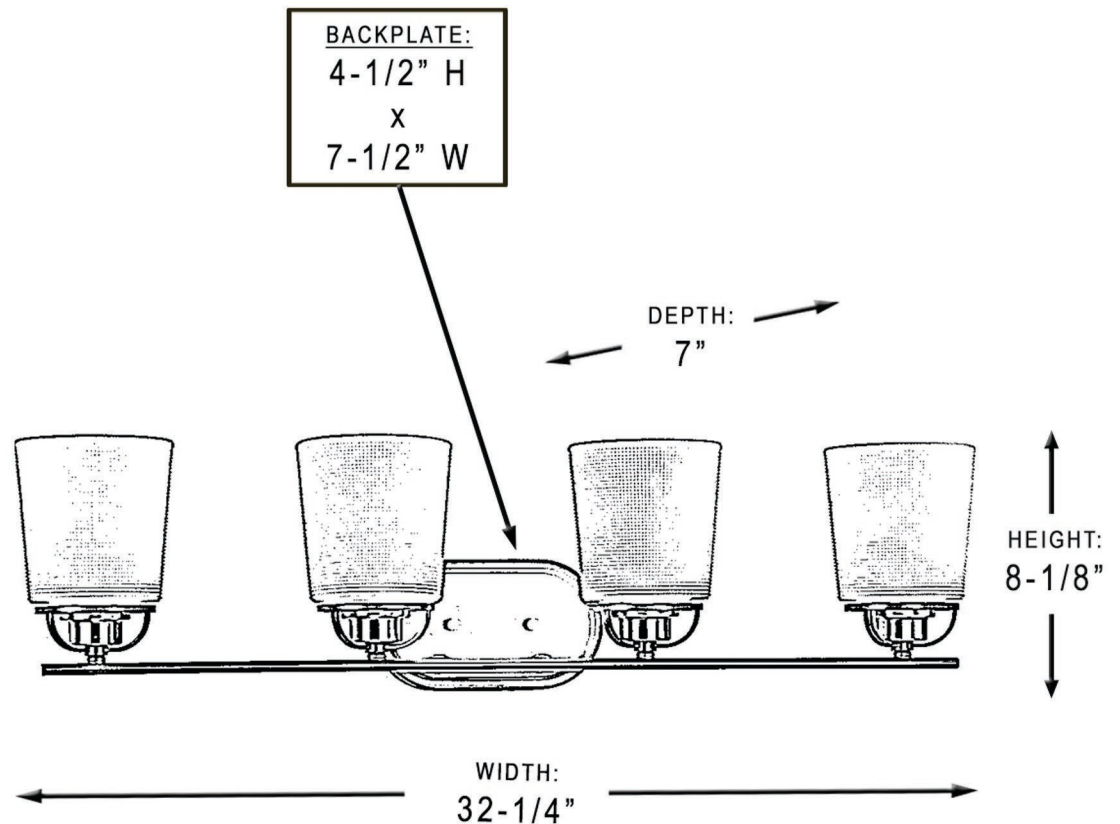

urban ambiance

UHP2762

INTERIOR BATHROOM FIXTURE

Collection	Boise
Finish	Olde Bronze
Shade	Etched Double Prismatic
Bulb Type	E26 Medium Base
Bulb Wattage	100W
Number of Bulbs	4
Bulbs Included	NO
Certification	UL
Rated For	Damp Locations
Weight	9.57 Pounds
Chain Length	N/A
Extension Rods	N/A
Material Construction	Steel