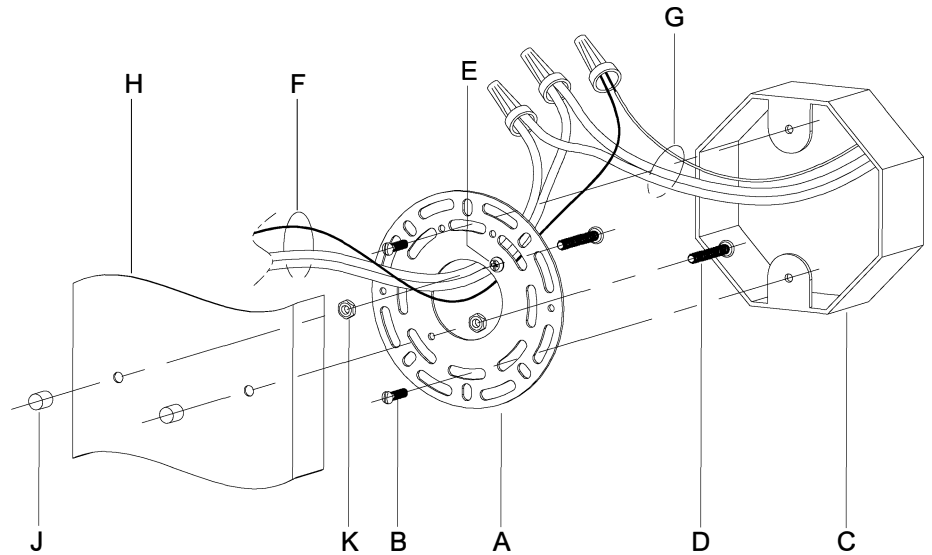

**WARNING** - If any Special Control Devices are used with this Fixture, Follow the Instructions Carefully to assure full compliance with N.E.C. requirements. If there are any questions, contact a Qualified Electrical Contractor.  
**WARNING** - This product contains chemicals known to the State of California to cause cancer, birth defects and /or other reproductive harm. Thoroughly wash hands after installing, handling, cleaning, or otherwise touching this product.  
**CAUTION** - All glass is fragile, use care when handling Glass component(s) and or Lamp(s).

\*\*\*\*\*  
**CANOPY MOUNTING & WIRE CONNECTION ASSEMBLY STEPS:**

1. D,E → A
2. K → D
3. B,A → C
4. F → G
5. H,J → D

\*\*\*\*\*  
**FIXTURE ASSEMBLY STEPS:**

1. M,N → L
2. P → L

**B, C, G & P  
 (NOT FURNISHED)  
 (NO INCLUIDA)  
 (NON FOURNIE)**