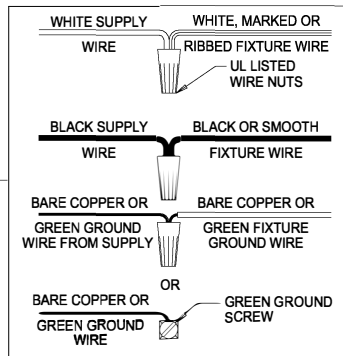

**WARNING** - If any Special Control Devices are used with this Fixture, Follow the Instructions Carefully to assure full compliance with N.E.C. requirements. If there are any questions, contact a Qualified Electrical Contractor.  
**WARNING** - This product contains chemicals known to the State of California to cause cancer, birth defects and /or other reproductive harm. Thoroughly wash hands after installing, handling, cleaning, or otherwise touching this product.  
**CAUTION** - All glass is fragile, use care when handling Glass component(s) and or Lamp(s).

\*\*\*\*\*  
**CANOPY MOUNTING & WIRE CONNECTION ASSEMBLY STEPS:**

1. D,E → A
2. K → D
3. B,A → C
4. F → G
5. H,J → D

\*\*\*\*\*  
**FIXTURE ASSEMBLY STEPS:**

1. M,N → L
2. P → L

**B, C, G & P  
 (NOT FURNISHED)  
 (NO INCLUIDA)  
 (NON FOURNIE)**