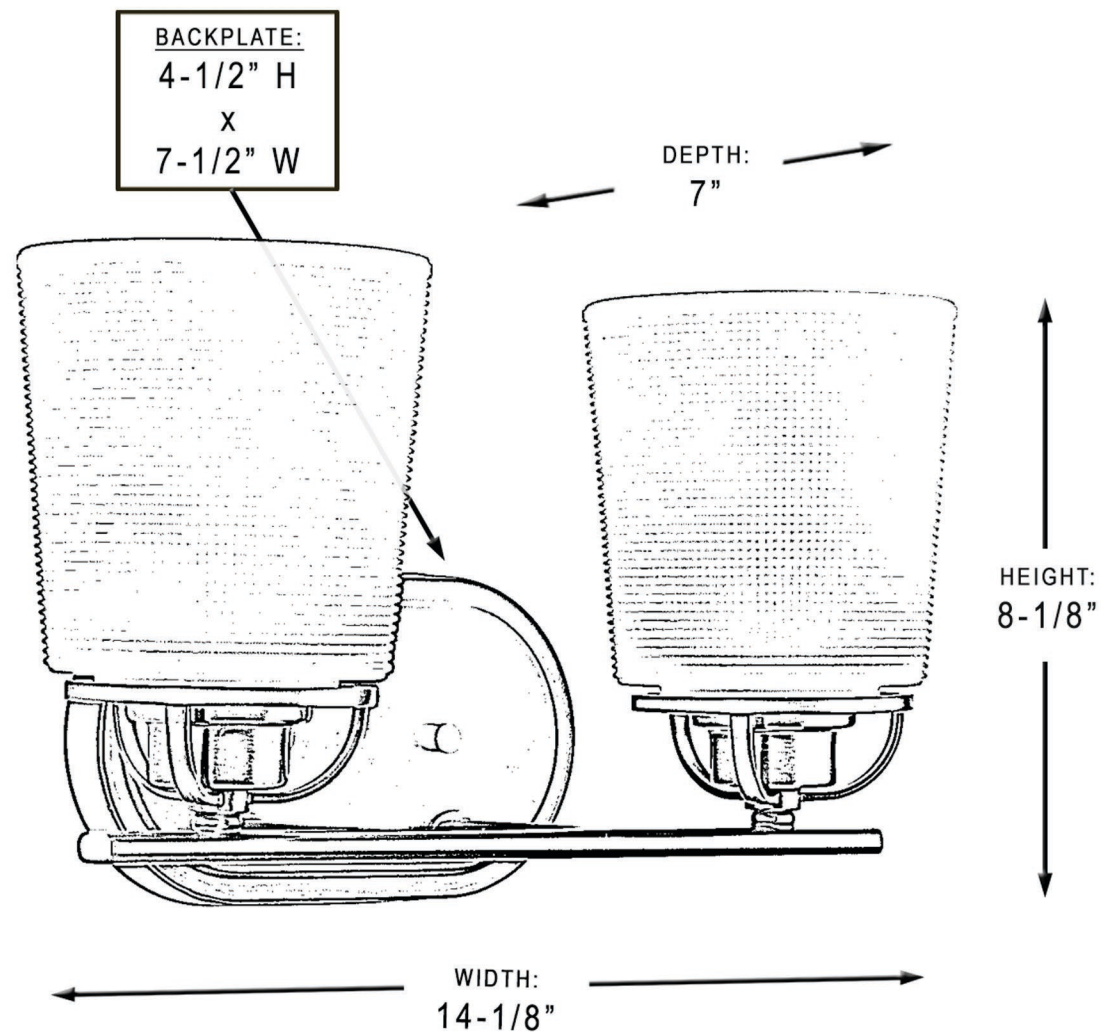

urban ambiance

UHP2760

INTERIOR BATHROOM FIXTURE

Collection	Boise
Finish	Olde Bronze
Shade	Etched Double Prismatic
Bulb Type	E26 Medium Base
Bulb Wattage	100W
Number of Bulbs	2
Bulbs Included	NO
Certification	UL
Rated For	Damp Locations
Weight	5.17 Pounds
Chain Length	N/A
Extension Rods	N/A
Material Construction	Steel