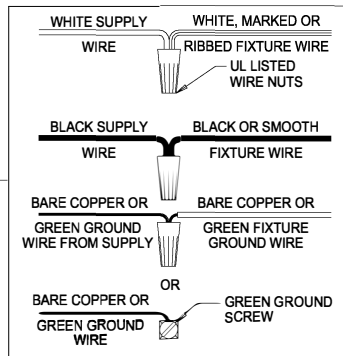

WARNING - If any Special Control Devices are used with this Fixture, Follow the Instructions Carefully to assure full compliance with N.E.C. requirements. If there are any questions, contact a Qualified Electrical Contractor.
WARNING - This product contains chemicals known to the State of California to cause cancer, birth defects and /or other reproductive harm. Thoroughly wash hands after installing, handling, cleaning, or otherwise touching this product.
CAUTION - All glass is fragile, use care when handling Glass component(s) and or Lamp(s).

CANOPY MOUNTING & WIRE CONNECTION ASSEMBLY STEPS:

1. D,E → A
2. K → D
3. B,A → C
4. F → G
5. H,J → D

FIXTURE ASSEMBLY STEPS:

1. M,N → L
2. P → L

**B, C, G & P
 (NOT FURNISHED)
 (NO INCLUIDA)
 (NON FOURNIE)**