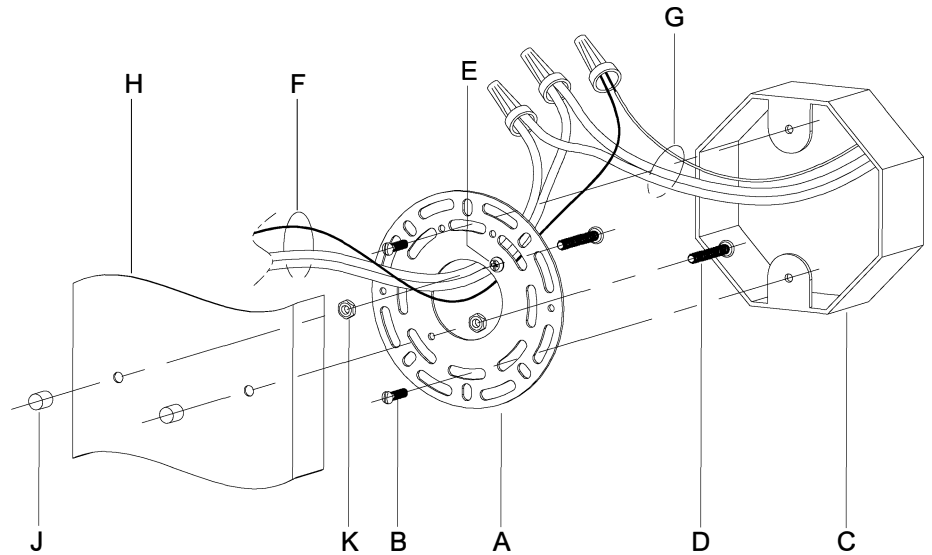

WARNING - If any Special Control Devices are used with this Fixture, Follow the Instructions Carefully to assure full compliance with N.E.C. requirements. If there are any questions, contact a Qualified Electrical Contractor.
WARNING - This product contains chemicals known to the State of California to cause cancer, birth defects and /or other reproductive harm. Thoroughly wash hands after installing, handling, cleaning, or otherwise touching this product.
CAUTION - All glass is fragile, use care when handling Glass component(s) and or Lamp(s).

CANOPY MOUNTING & WIRE CONNECTION ASSEMBLY STEPS:

1. D,E → A
2. K → D
3. B,A → C
4. F → G
5. H,J → D

FIXTURE ASSEMBLY STEPS:

1. M,N → L
2. P → L

**B, C, G & P
 (NOT FURNISHED)
 (NO INCLUIDA)
 (NON FOURNIE)**