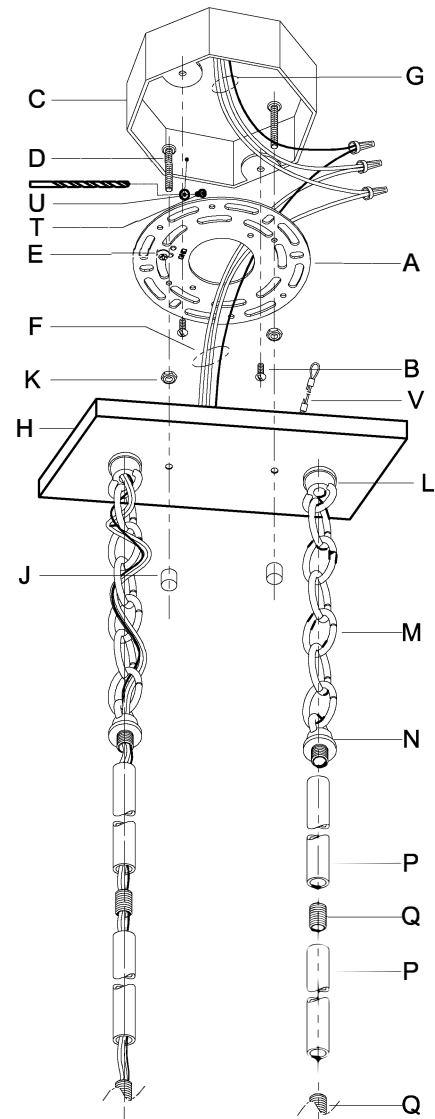

## UHP2754

**WARNING** - If any Special Control Devices are used with this Fixture, Follow the Instructions Carefully to assure full compliance with N.E.C. requirements. If there are any questions, contact a Qualified Electrical Contractor.  
**WARNING** - This product contains chemicals known to the State of California to cause cancer, birth defects and /or other reproductive harm. Thoroughly wash hands after installing, handling, cleaning, or otherwise touching this product.  
**CAUTION** - All glass is fragile, use care when handling Glass component(s) and or Lamp(s).

### CANOPY MOUNTING & WIRE CONNECTION ASSEMBLY STEPS:

### FIXTURE ASSEMBLY STEPS:

1. Q → X
2. W → Y
3. R,S → X