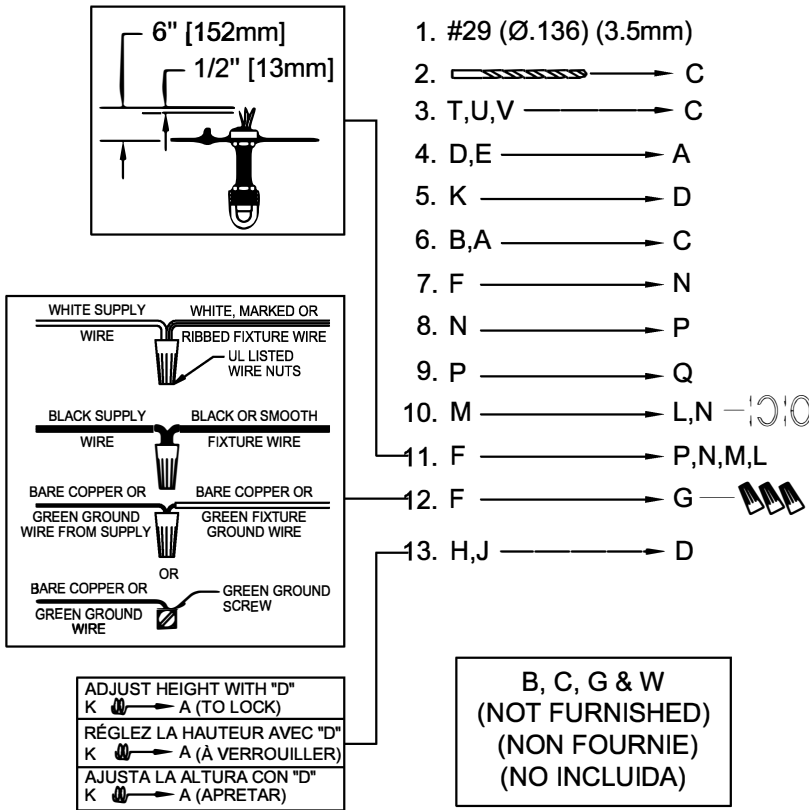

## UHP2754

**WARNING** - If any Special Control Devices are used with this Fixture, Follow the Instructions Carefully to assure full compliance with N.E.C. requirements. If there are any questions, contact a Qualified Electrical Contractor.  
**WARNING** - This product contains chemicals known to the State of California to cause cancer, birth defects and /or other reproductive harm. Thoroughly wash hands after installing, handling, cleaning, or otherwise touching this product.  
**CAUTION** - All glass is fragile, use care when handling Glass component(s) and or Lamp(s).

### CANOPY MOUNTING & WIRE CONNECTION ASSEMBLY STEPS:

### FIXTURE ASSEMBLY STEPS:

1. Q → X
2. W → Y
3. R,S → X