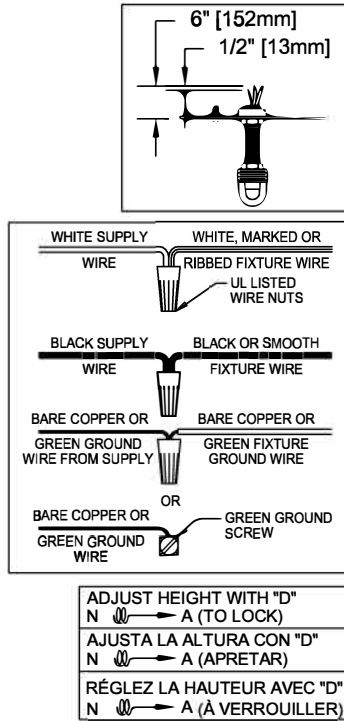

UHP2743

WARNING - If any Special Control Devices are used with this Fixture, Follow the Instructions Carefully to assure full compliance with N.E.C. requirements. If there are any questions, contact a Qualified Electrical Contractor.
WARNING - This product contains chemicals known to the State of California to cause cancer, birth defects and /or other reproductive harm. Thoroughly wash hands after installing, handling, cleaning, or otherwise touching this product.
CAUTION - All glass is fragile, use care when handling Glass component(s) and or Lamp(s).

CANOPY MOUNTING & WIRE CONNECTION ASSEMBLY STEPS:

1. D,E → A
2. B,A → C
3. N,P,H → D
4. P → H (TO LOCK) (APRETAR) (À VERROUILLER)
5. F → M
6. M → Q
7. L → M
8. K,J → L
9. L → H
10. F → L,K,J,H,D
11. F → G
12. J,K → H

FIXTURE ASSEMBLY STEPS:

1. S → R

B, C, G & S
 (NOT FURNISHED)
 (NO INCLUIDA)
 (NON FOURNIE)