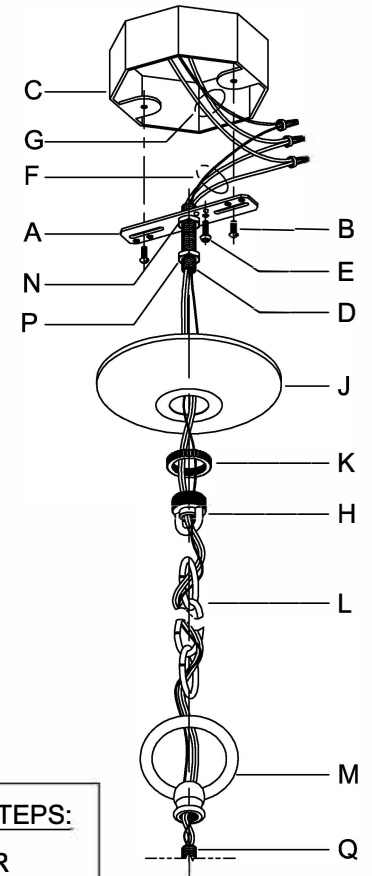

UHP2743

WARNING - If any Special Control Devices are used with this Fixture, Follow the Instructions Carefully to assure full compliance with N.E.C. requirements. If there are any questions, contact a Qualified Electrical Contractor.
WARNING - This product contains chemicals known to the State of California to cause cancer, birth defects and /or other reproductive harm. Thoroughly wash hands after installing, handling, cleaning, or otherwise touching this product.
CAUTION - All glass is fragile, use care when handling Glass component(s) and or Lamp(s).

CANOPY MOUNTING & WIRE CONNECTION ASSEMBLY STEPS:

1. D,E → A
2. B,A → C
3. N,P,H → D
4. P → H (TO LOCK) (APRETAR) (À VERROUILLER)
5. F → M
6. M → Q
7. L → M
8. K,J → L
9. L → H
10. F → L,K,J,H,D
11. F → G
12. J,K → H

FIXTURE ASSEMBLY STEPS:

1. S → R

B, C, G & S
 (NOT FURNISHED)
 (NO INCLUIDA)
 (NON FOURNIE)