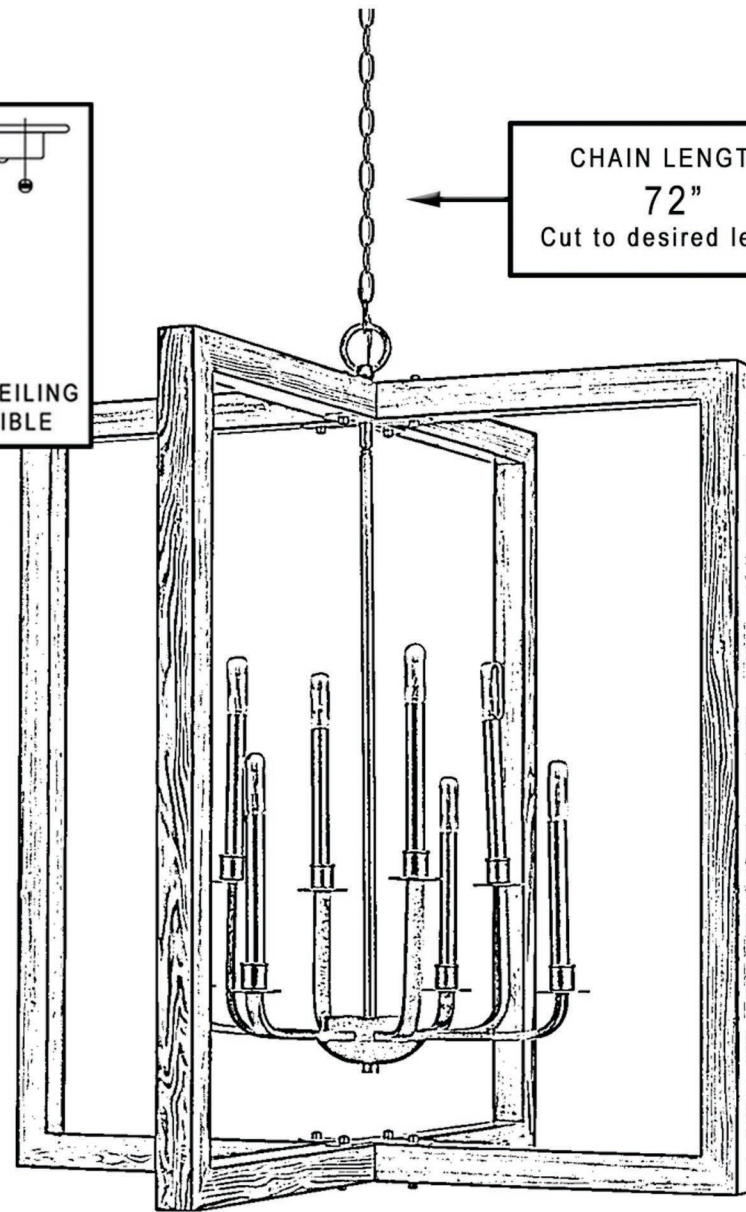

### INTERIOR CHANDELIER

CHAIN LENGTH:  
72"  
Cut to desired length

HEIGHT:  
39"

WIDTH/DEPTH:  
36"

<b>Collection</b>	Brighton
<b>Finish</b>	Galvanized Steel
<b>Shade</b>	N/A
<b>Bulb Type</b>	Candelabra
<b>Bulb Wattage</b>	60W
<b>Number of Bulbs</b>	8
<b>Bulbs Included</b>	NO
<b>Certification</b>	UL
<b>Rated For</b>	Dry Locations
<b>Weight</b>	26.45 Pounds
<b>Chain Length</b>	10 Feet
<b>Extension Rods</b>	N/A
<b>Material Construction</b>	Steel