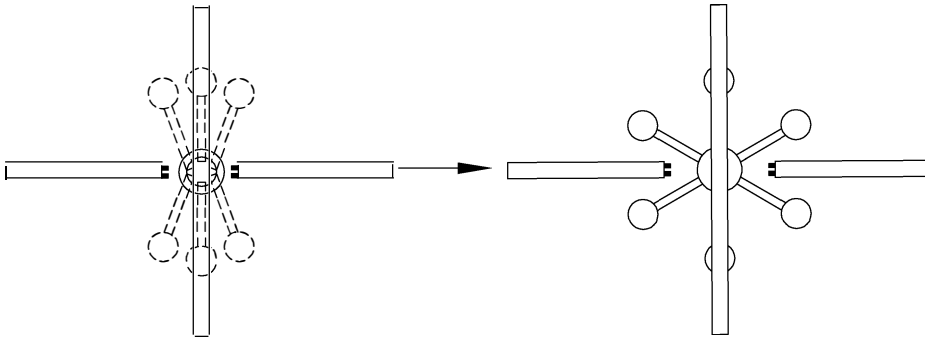

WARNING - If any Special Control Devices are used with this Fixture, Follow the Instructions Carefully to assure full compliance with N.E.C. requirements. If there are any questions, contact a Qualified Electrical Contractor.

WARNING - This product contains chemicals known to the State of California to cause cancer, birth defects and /or other reproductive harm. Thoroughly wash hands after installing, handling, cleaning, or otherwise touching this product.

CAUTION - All glass is fragile, use care when handling Glass component(s) and or Lamp(s).

*****

UHP2741