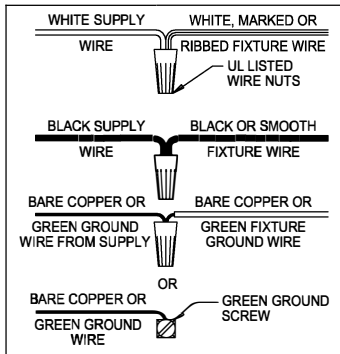

WARNING - If any Special Control Devices are used with this Fixture, Follow the Instructions Carefully to assure full compliance with N.E.C. requirements. If there are any questions, contact a Qualified Electrical Contractor.

CAUTION - All glass is fragile, use care when handling Glass component(s) and or Lamp(s).

CANOPY MOUNTING & WIRE CONNECTION ASSEMBLY STEPS:

1. D,E → A
2. B,A → C
3. N,P,H → D
4. P → H (TO LOCK) (APRETAR) (À VERROUILLER)
5. F → M
6. M → Q
7. L → M
8. K,J → L
9. L → H
10. F → L,K,J,H,D
11. F → G
12. J,K → H