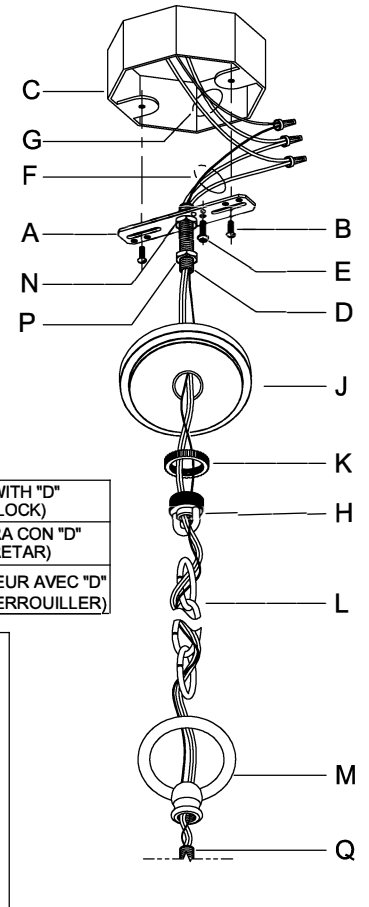

CAUTION - All glass is fragile, use care when handling Glass component(s) and or Lamp(s).

CANOPY MOUNTING & WIRE CONNECTION ASSEMBLY STEPS:

1. D,E → A
2. B,A → C
3. N,P,H → D
4. P → H (TO LOCK) (APRETAR) (À VERROUILLER)
5. F → M
6. M → Q
7. L → M
8. K,J → L
9. L → H
10. F → L,K,J,H,D
11. F → G
12. J,K → H

ADJUST HEIGHT WITH "D"
 N → A (TO LOCK)
 AJUSTA LA ALTURA CON "D"
 N → A (APRETAR)
 RÉGLEZ LA HAUTEUR AVEC "D"
 N → A (À VERROUILLER)

FIXTURE ASSEMBLY STEPS:

1. U → X
2. T → U,S
3. R → T
4. V → W
5. Y → Z