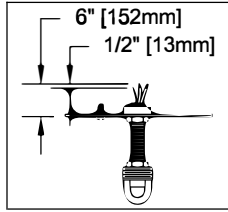

CAUTION - All glass is fragile, use care when handling Glass component(s) and or Lamp(s).

CANOPY MOUNTING & WIRE CONNECTION ASSEMBLY STEPS:

1. D,E → A
2. B,A → C
3. N,P,H → D
4. P → H (TO LOCK) (APRETAR) (À VERROUILLER)
5. F → M
6. M → Q
7. L → M
8. K,J → L
9. L → H
10. F → L,K,J,H,D
11. F → G
12. J,K → H