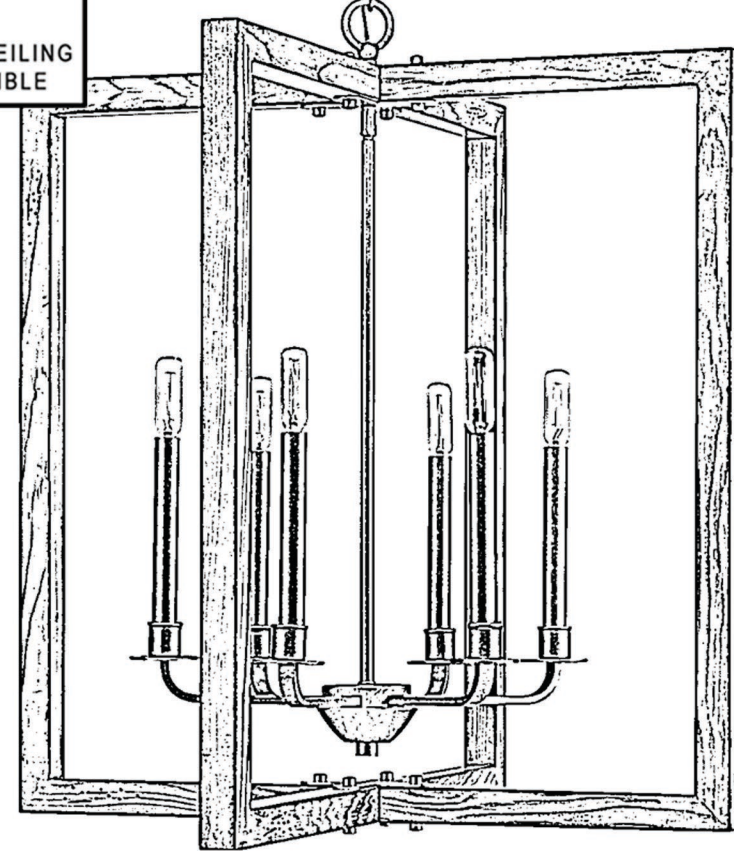

urban ambiance

UHP2741

INTERIOR CHANDELIER

CHAIN LENGTH:
72"
Cut to desired length

HEIGHT:
28-3/4"

WIDTH/DEPTH:
26"

Collection	Brighton
Finish	Galvanized Steel
Shade	N/A
Bulb Type	Candelabra
Bulb Wattage	60W
Number of Bulbs	6
Bulbs Included	NO
Certification	UL
Rated For	Dry Locations
Weight	20.24 Pounds
Chain Length	6 Feet
Extension Rods	N/A
Material Construction	Steel