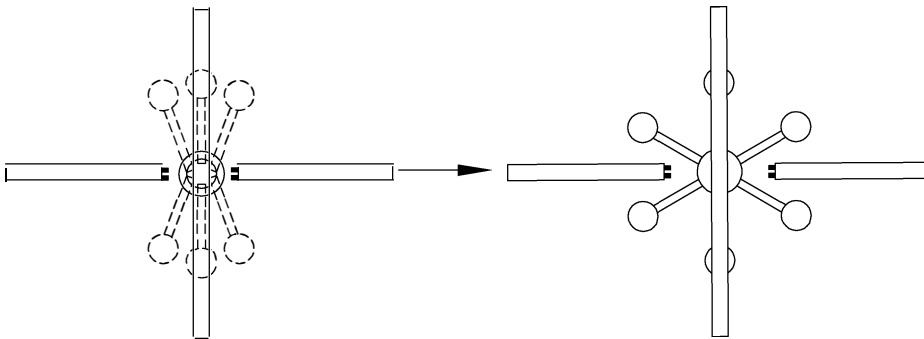

WARNING - If any Special Control Devices are used with this Fixture, Follow the Instructions Carefully to assure full compliance with N.E.C. requirements. If there are any questions, contact a Qualified Electrical Contractor.

WARNING - This product contains chemicals known to the State of California to cause cancer, birth defects and /or other reproductive harm. Thoroughly wash hands after installing, handling, cleaning, or otherwise touching this product.

CAUTION - All glass is fragile, use care when handling Glass component(s) and or Lamp(s).

*****

UHP2741