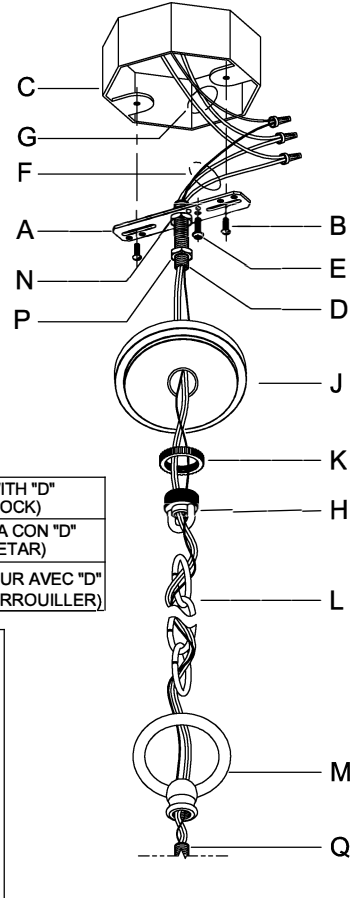

### CANOPY MOUNTING & WIRE CONNECTION ASSEMBLY STEPS:

1. D,E → A
2. B,A → C
3. N,P,H → D
4. P → H (TO LOCK) (APRETAR) (À VERROUILLER)
5. F → M
6. M → Q
7. L → M
8. K,J → L
9. L → H
10. F → L,K,J,H,D
11. F → G
12. J,K → H

### FIXTURE ASSEMBLY STEPS:

1. U → X
2. T → U,S
3. R → T
4. V → W
5. Y → Z

**B, C, G & V  
 (NOT FURNISHED)  
 (NO INCLUIDA)  
 (NON FOURNIE)**

**WARNING** - If any Special Control Devices are used with this Fixture, Follow the Instructions Carefully to assure full compliance with N.E.C. requirements. If there are any questions, contact a Qualified Electrical Contractor.