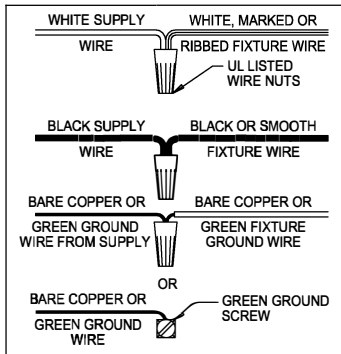

WARNING - If any Special Control Devices are used with this Fixture, Follow the Instructions Carefully to assure full compliance with N.E.C. requirements. If there are any questions, contact a Qualified Electrical Contractor.

WARNING - This product contains chemicals known to the State of California to cause cancer, birth defects and /or other reproductive harm. Thoroughly wash hands after installing, handling, cleaning, or otherwise touching this product.

CAUTION - All glass is fragile, use care when handling Glass component(s) and or Lamp(s).

CANOPY MOUNTING & WIRE CONNECTION ASSEMBLY STEPS: