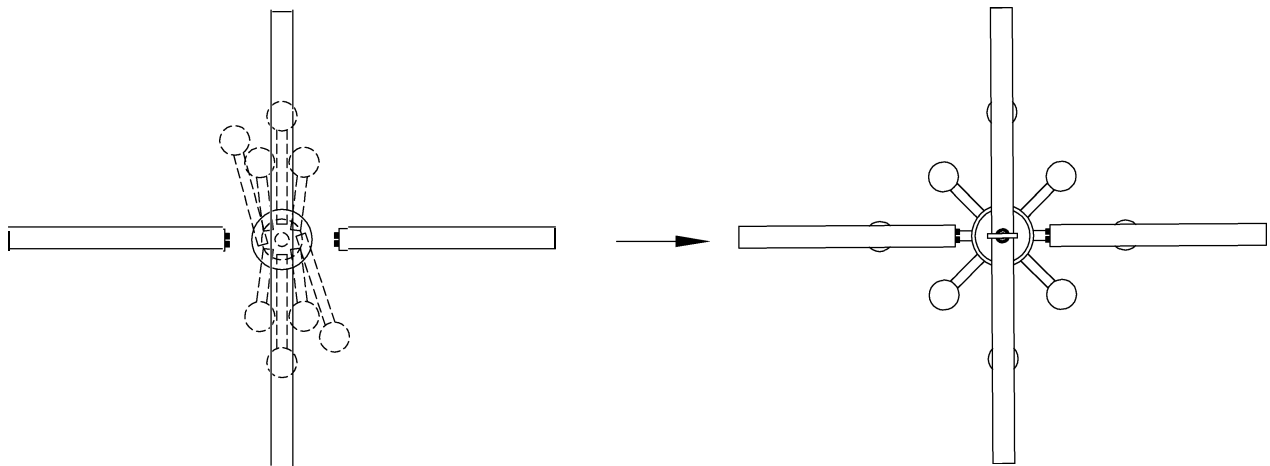

### CANOPY MOUNTING & WIRE CONNECTION ASSEMBLY STEPS:

1. D,E → A
2. B,A → C
3. N,P,H → D
4. P → H (TO LOCK) (APRETAR) (À VERROUILLER)
5. F → M
6. M → Q
7. L → M
8. K,J → L
9. L → H
10. F → L,K,J,H,D
11. F → G
12. J,K → H

### FIXTURE ASSEMBLY STEPS:

1. U → X
2. T → U,S
3. R → T
4. V → W
5. Y → Z

**B, C, G & V  
 (NOT FURNISHED)  
 (NO INCLUIDA)  
 (NON FOURNIE)**

**WARNING** - If any Special Control Devices are used with this Fixture, Follow the Instructions Carefully to assure full compliance with N.E.C. requirements. If there are any questions, contact a Qualified Electrical Contractor.

**CAUTION** - All glass is fragile, use care when handling Glass component(s) and or Lamp(s).

\*\*\*\*\*

UHP2740

UHP2741

UHP2742