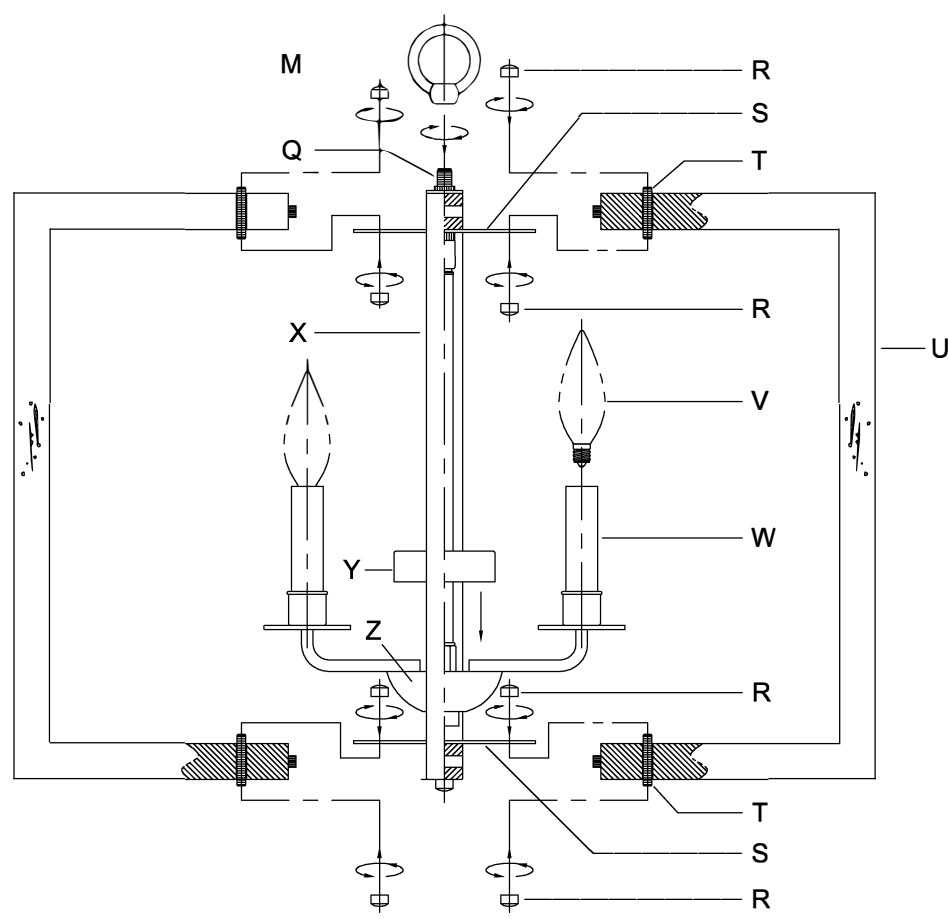

### CANOPY MOUNTING & WIRE CONNECTION ASSEMBLY STEPS:

1. D,E → A
2. B,A → C
3. N,P,H → D
4. P → H (TO LOCK) (APRETAR) (À VERROUILLER)
5. F → M
6. M → Q
7. L → M
8. K,J → L
9. L → H
10. F → L,K,J,H,D
11. F → G
12. J,K → H

### FIXTURE ASSEMBLY STEPS:

1. U → X
2. T → U,S
3. R → T
4. V → W
5. Y → Z

**B, C, G & V  
 (NOT FURNISHED)  
 (NO INCLUIDA)  
 (NON FOURNIE)**

**WARNING** - If any Special Control Devices are used with this Fixture, Follow the Instructions Carefully to assure full compliance with N.E.C. requirements. If there are any questions, contact a Qualified Electrical Contractor.