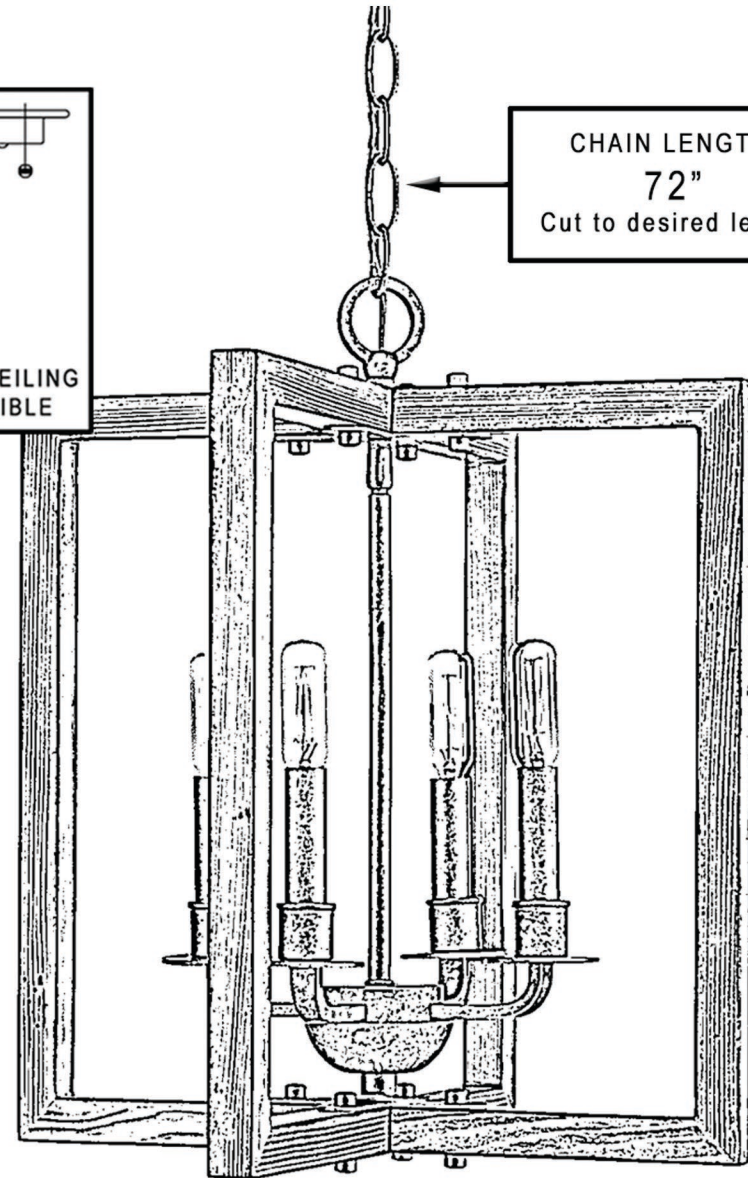

urban ambiance

UHP2740

INTERIOR CHANDELIER

CHAIN LENGTH:
72"
Cut to desired length

HEIGHT:
18-3/4"

WIDTH/DEPTH:
16"

Collection	Brighton
Finish	Galvanized Steel
Shade	N/A
Bulb Type	Candelabra
Bulb Wattage	60W
Number of Bulbs	4
Bulbs Included	NO
Certification	UL
Rated For	Dry Locations
Weight	12.98 Pounds
Chain Length	6 Feet
Extension Rods	N/A
Material Construction	Steel