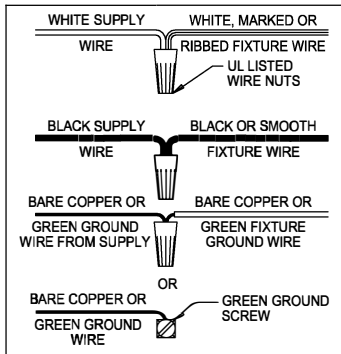

WARNING - If any Special Control Devices are used with this Fixture, Follow the Instructions Carefully to assure full compliance with N.E.C. requirements. If there are any questions, contact a Qualified Electrical Contractor.

CAUTION - All glass is fragile, use care when handling Glass component(s) and or Lamp(s).

CANOPY MOUNTING & WIRE CONNECTION ASSEMBLY STEPS:

1. D,E → A
2. B,A → C
3. N,P,H → D
4. P → H (TO LOCK) (APRETAR) (À VERROUILLER)
5. F → M
6. M → Q
7. L → M
8. K,J → L
9. L → H
10. F → L,K,J,H,D
11. F → G
12. J,K → H