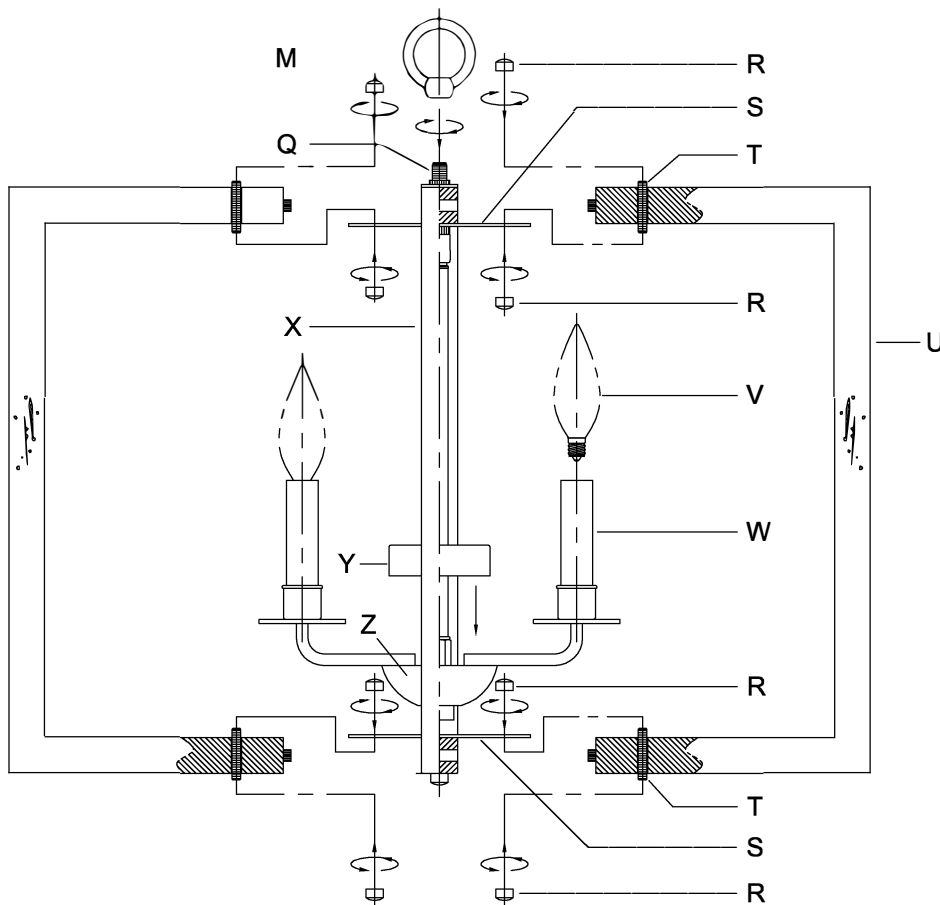

WARNING - If any Special Control Devices are used with this Fixture, Follow the Instructions Carefully to assure full compliance with N.E.C. requirements. If there are any questions, contact a Qualified Electrical Contractor.

WARNING - This product contains chemicals known to the State of California to cause cancer, birth defects and /or other reproductive harm. Thoroughly wash hands after installing, handling, cleaning, or otherwise touching this product.

CAUTION - All glass is fragile, use care when handling Glass component(s) and or Lamp(s).

CANOPY MOUNTING & WIRE CONNECTION ASSEMBLY STEPS:

1. D,E → A
2. B,A → C
3. N,P,H → D
4. P → H (TO LOCK) (APRETAR) (À VERROUILLER)
5. F → M
6. M → Q
7. L → M
8. K,J → L
9. L → H
10. F → L,K,J,H,D
11. F → G
12. J,K → H

ADJUST HEIGHT WITH "D"
N → A (TO LOCK)
AJUSTA LA ALTURA CON "D"
N → A (APRETAR)
RÉGLEZ LA HAUTEUR AVEC "D"
N → A (À VERROUILLER)

FIXTURE ASSEMBLY STEPS:

1. U → X
2. T → U,S
3. R → T
4. V → W
5. Y → Z

**B, C, G & V
(NOT FURNISHED)
(NO INCLUIDA)
(NON FOURNIE)**