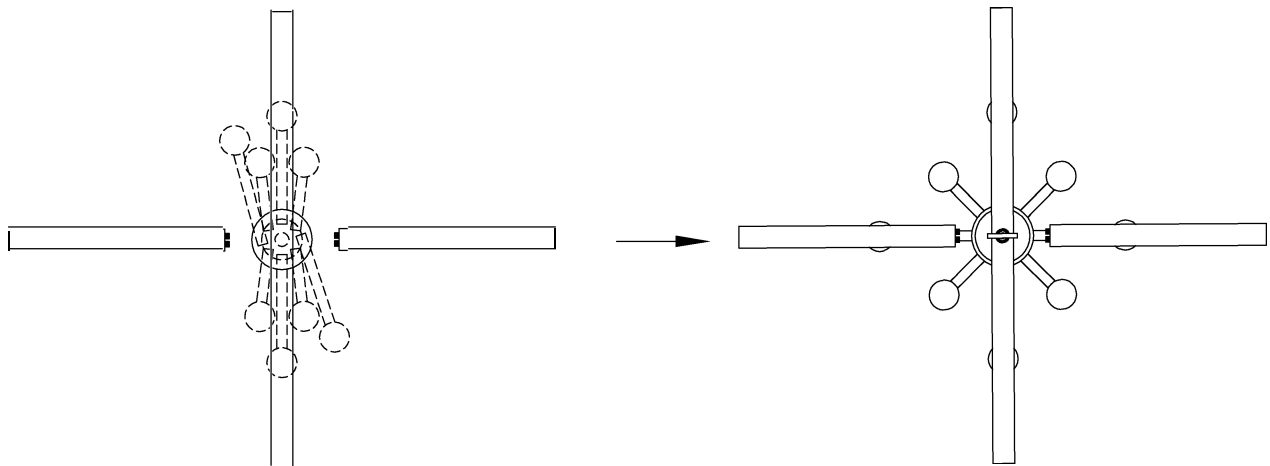

WARNING - If any Special Control Devices are used with this Fixture, Follow the Instructions Carefully to assure full compliance with N.E.C. requirements. If there are any questions, contact a Qualified Electrical Contractor.

WARNING - This product contains chemicals known to the State of California to cause cancer, birth defects and /or other reproductive harm. Thoroughly wash hands after installing, handling, cleaning, or otherwise touching this product.

CAUTION - All glass is fragile, use care when handling Glass component(s) and or Lamp(s).

*****

UHP2742