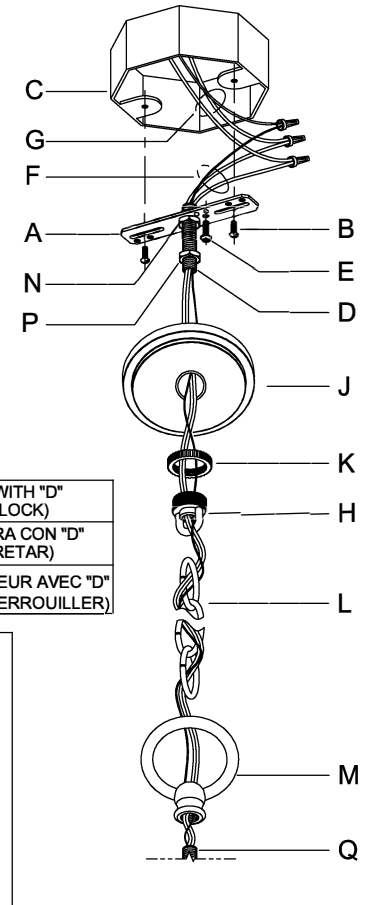

CAUTION - All glass is fragile, use care when handling Glass component(s) and or Lamp(s).

CANOPY MOUNTING & WIRE CONNECTION ASSEMBLY STEPS:

1. D,E → A
2. B,A → C
3. N,P,H → D
4. P → H (TO LOCK) (APRETAR) (À VERROUILLER)
5. F → M
6. M → Q
7. L → M
8. K,J → L
9. L → H
10. F → L,K,J,H,D
11. F → G
12. J,K → H

ADJUST HEIGHT WITH "D"
 N → A (TO LOCK)
 AJUSTA LA ALTURA CON "D"
 N → A (APRETAR)
 RÉGLEZ LA HAUTEUR AVEC "D"
 N → A (À VERROUILLER)

FIXTURE ASSEMBLY STEPS:

1. U → X
2. T → U,S
3. R → T
4. V → W
5. Y → Z