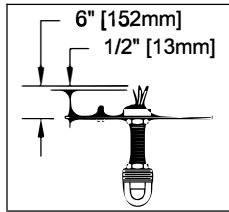

CAUTION - All glass is fragile, use care when handling Glass component(s) and or Lamp(s).

CANOPY MOUNTING & WIRE CONNECTION ASSEMBLY STEPS:

1. D,E → A
2. B,A → C
3. N,P,H → D
4. P → H (TO LOCK) (APRETAR) (À VERROUILLER)
5. F → M
6. M → Q
7. L → M
8. K,J → L
9. L → H
10. F → L,K,J,H,D
11. F → G
12. J,K → H