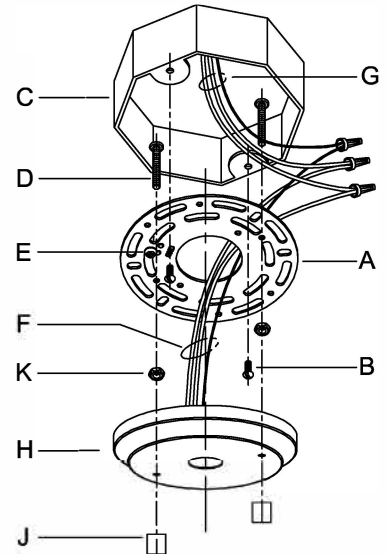

**WARNING** - If any Special Control Devices are used with this Fixture, Follow the Instructions Carefully to assure full compliance with N.E.C. requirements. If there are any questions, contact a Qualified Electrical Contractor.  
**WARNING** - This product contains chemicals known to the State of California to cause cancer, birth defects and /or other reproductive harm. Thoroughly wash hands after installing, handling, cleaning, or otherwise touching this product.  
**CAUTION** - All glass is fragile, use care when handling Glass component(s) and or Lamp(s).

\*\*\*\*\*  
**CANOPY MOUNTING & WIRE CONNECTION ASSEMBLY STEPS:**

**C,B,G & M  
 (NOT FURNISHED)  
 (NON FOURNIE)  
 (NO INCLUIDA)**

**FIXTURE ASSEMBLY STEPS:**

1. Z → Y  
 2. M → L

\*\*\*\*\*