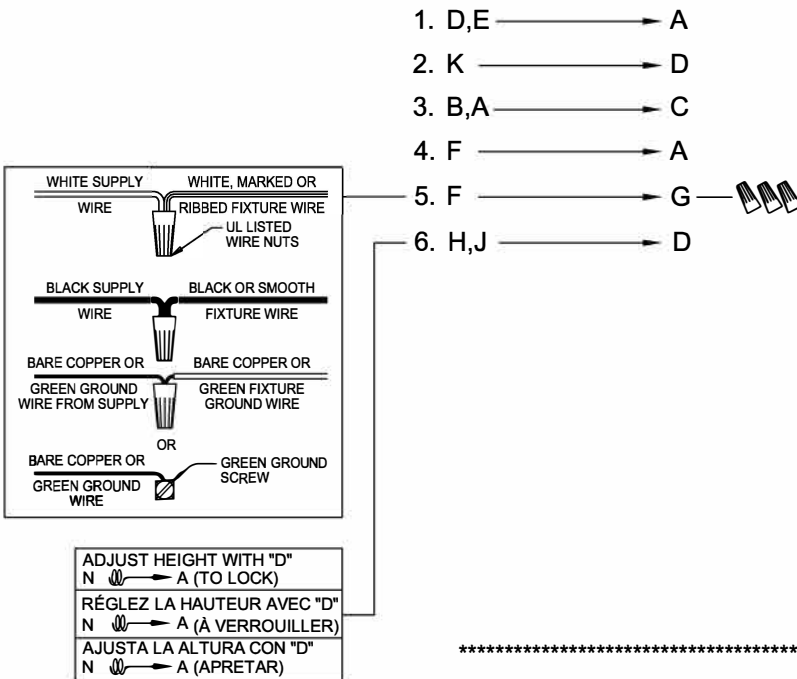

**WARNING** - If any Special Control Devices are used with this Fixture, Follow the Instructions Carefully to assure full compliance with N.E.C. requirements. If there are any questions, contact a Qualified Electrical Contractor.  
**WARNING** - This product contains chemicals known to the State of California to cause cancer, birth defects and /or other reproductive harm. Thoroughly wash hands after installing, handling, cleaning, or otherwise touching this product.  
**CAUTION** - All glass is fragile, use care when handling Glass component(s) and or Lamp(s).

\*\*\*\*\*  
**CANOPY MOUNTING & WIRE CONNECTION ASSEMBLY STEPS:**

**C,B,G & M  
 (NOT FURNISHED)  
 (NON FOURNIE)  
 (NO INCLUIDA)**

**FIXTURE ASSEMBLY STEPS:**

1. Z → Y  
 2. M → L

\*\*\*\*\*