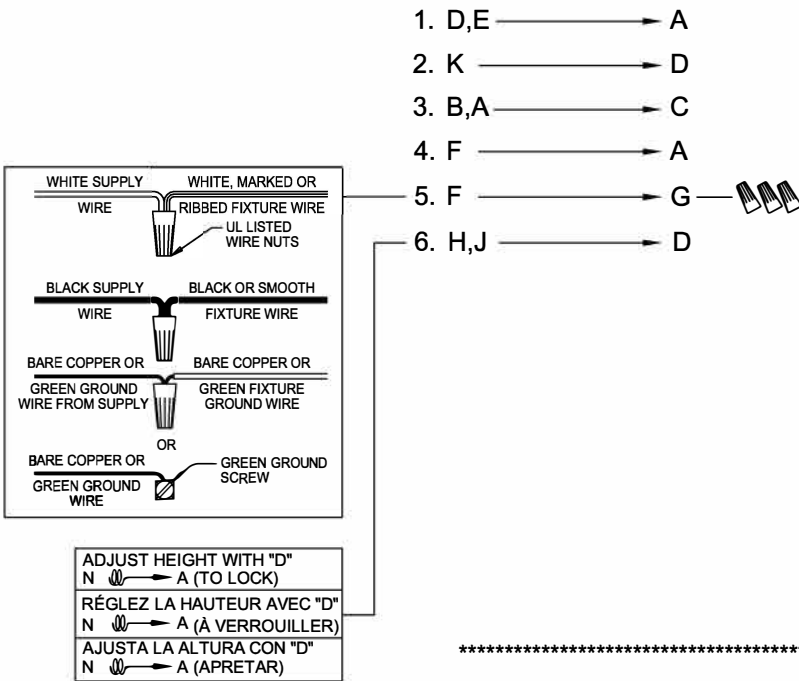

WARNING - If any Special Control Devices are used with this Fixture, Follow the Instructions Carefully to assure full compliance with N.E.C. requirements. If there are any questions, contact a Qualified Electrical Contractor.
WARNING - This product contains chemicals known to the State of California to cause cancer, birth defects and /or other reproductive harm. Thoroughly wash hands after installing, handling, cleaning, or otherwise touching this product.
CAUTION - All glass is fragile, use care when handling Glass component(s) and or Lamp(s).

CANOPY MOUNTING & WIRE CONNECTION ASSEMBLY STEPS:

FIXTURE ASSEMBLY STEPS:

1. Z → Y
 2. M → L