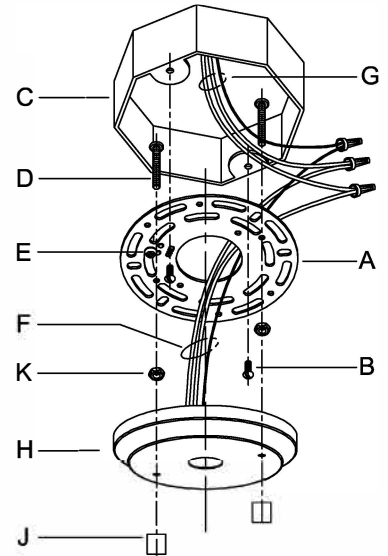

WARNING - If any Special Control Devices are used with this Fixture, Follow the Instructions Carefully to assure full compliance with N.E.C. requirements. If there are any questions, contact a Qualified Electrical Contractor.
WARNING - This product contains chemicals known to the State of California to cause cancer, birth defects and /or other reproductive harm. Thoroughly wash hands after installing, handling, cleaning, or otherwise touching this product.
CAUTION - All glass is fragile, use care when handling Glass component(s) and or Lamp(s).

CANOPY MOUNTING & WIRE CONNECTION ASSEMBLY STEPS:

FIXTURE ASSEMBLY STEPS:

1. Z → Y
 2. M → L