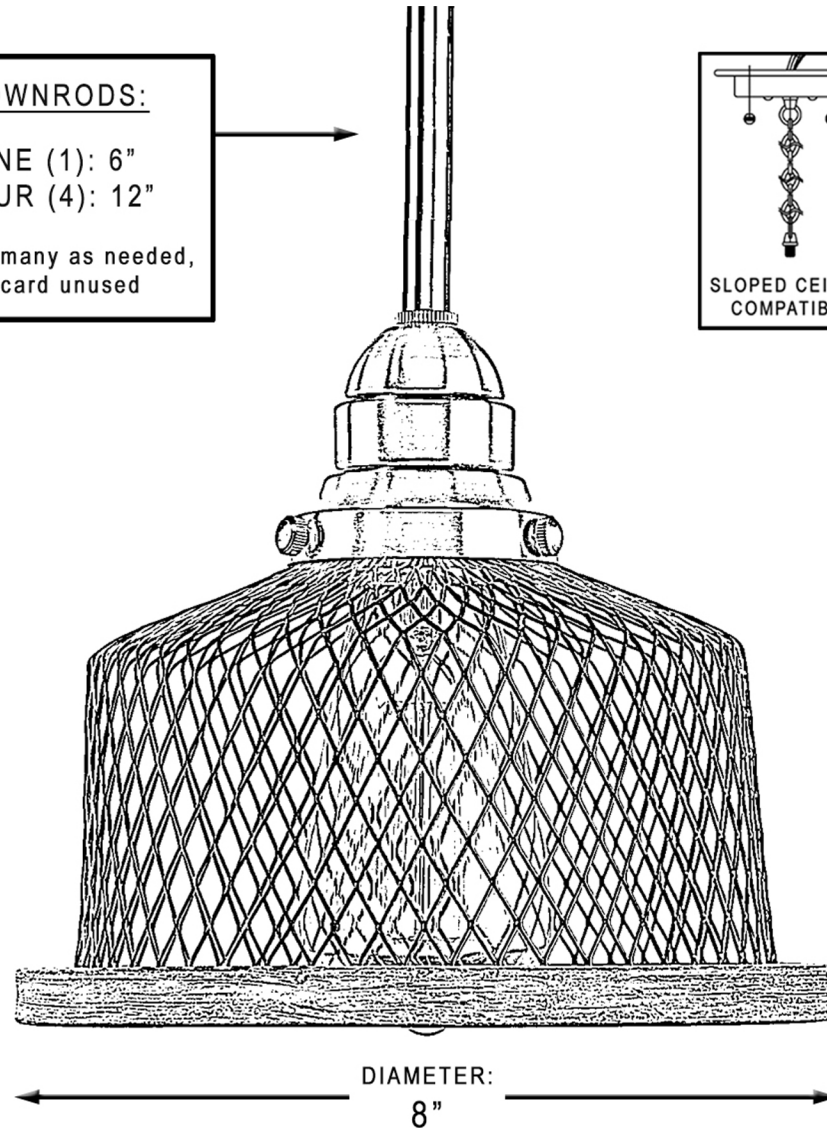

#### DOWNRODS:

ONE (1): 6"  
FOUR (4): 12"

Use as many as needed,  
discard unused

<b>Collection</b>	Eugene
<b>Finish</b>	Brushed Nickel
<b>Shade</b>	0
<b>Bulb Type</b>	A19 Medium Base
<b>Bulb Wattage</b>	100 W
<b>Number of Bulbs</b>	1
<b>Bulbs Included</b>	No
<b>Certification</b>	cULus
<b>Rated For</b>	Dry Locations
<b>Weight</b>	2.2 LBS
<b>Chain Length</b>	8 in
<b>Extension Rods</b>	one 6", four 12"
<b>Material Construction</b>	Steel