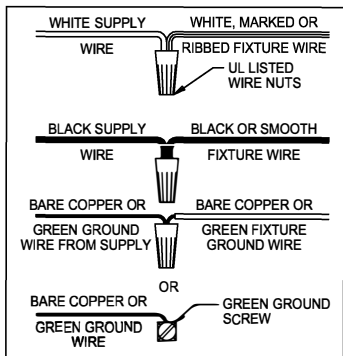

WARNING - If any Special Control Devices are used with this Fixture, Follow the Instructions Carefully to assure full compliance with N.E.C. requirements. If there are any questions, contact a Qualified Electrical Contractor.
WARNING - This product contains chemicals known to the State of California to cause cancer, birth defects and /or other reproductive harm. Thoroughly wash hands after installing, handling, cleaning, or otherwise touching this product.
CAUTION - All glass is fragile, use care when handling Glass component(s) and or Lamp(s).

CANOPY MOUNTING & WIRE CONNECTION ASSEMBLY STEPS:

1. D,E → A
2. K → D
3. B,A → C
4. F → N
5. N → P
6. P → Q
7. M → L,N
8. F → P,N,M,L
9. F → G
10. H,J → D
11. P → V
12. U → R
13. Z → T
14. S,W → T

ADJUST HEIGHT WITH "D"
 N → A (TO LOCK)
 RÉGLEZ LA HAUTEUR AVEC "D"
 N → A (À VERROUILLER)
 AJUSTA LA ALTURA CON "D"
 N → A (APRETAR)