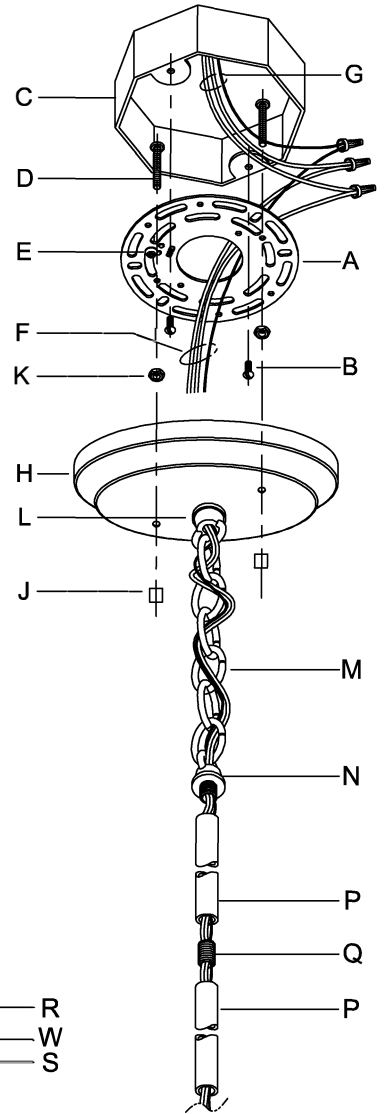

WARNING - If any Special Control Devices are used with this Fixture, Follow the Instructions Carefully to assure full compliance with N.E.C. requirements. If there are any questions, contact a Qualified Electrical Contractor.
WARNING - This product contains chemicals known to the State of California to cause cancer, birth defects and /or other reproductive harm. Thoroughly wash hands after installing, handling, cleaning, or otherwise touching this product.
CAUTION - All glass is fragile, use care when handling Glass component(s) and or Lamp(s).

CANOPY MOUNTING & WIRE CONNECTION ASSEMBLY STEPS:

1. D,E → A
2. K → D
3. B,A → C
4. F → N
5. N → P
6. P → Q
7. M → L,N
8. F → P,N,M,L
9. F → G
10. H,J → D
11. P → V
12. U → R
13. Z → T
14. S,W → T

ADJUST HEIGHT WITH "D"
 N → A (TO LOCK)
 RÉGLEZ LA HAUTEUR AVEC "D"
 N → A (À VERROUILLER)
 AJUSTA LA ALTURA CON "D"
 N → A (APRETAR)

**B, C, G & U
 (NOT FURNISHED)
 (NON FOURNIE)
 (NO INCLUIDA)**

UHP2730/31

UHP2728/29