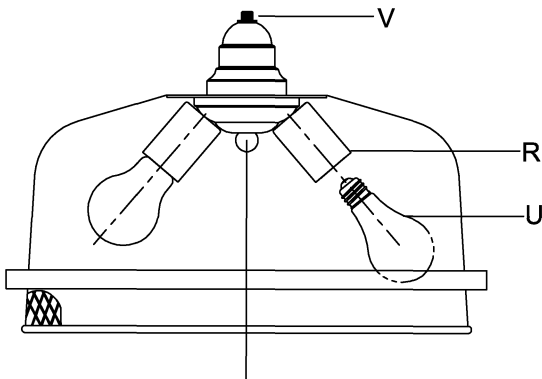

UHP2730/31