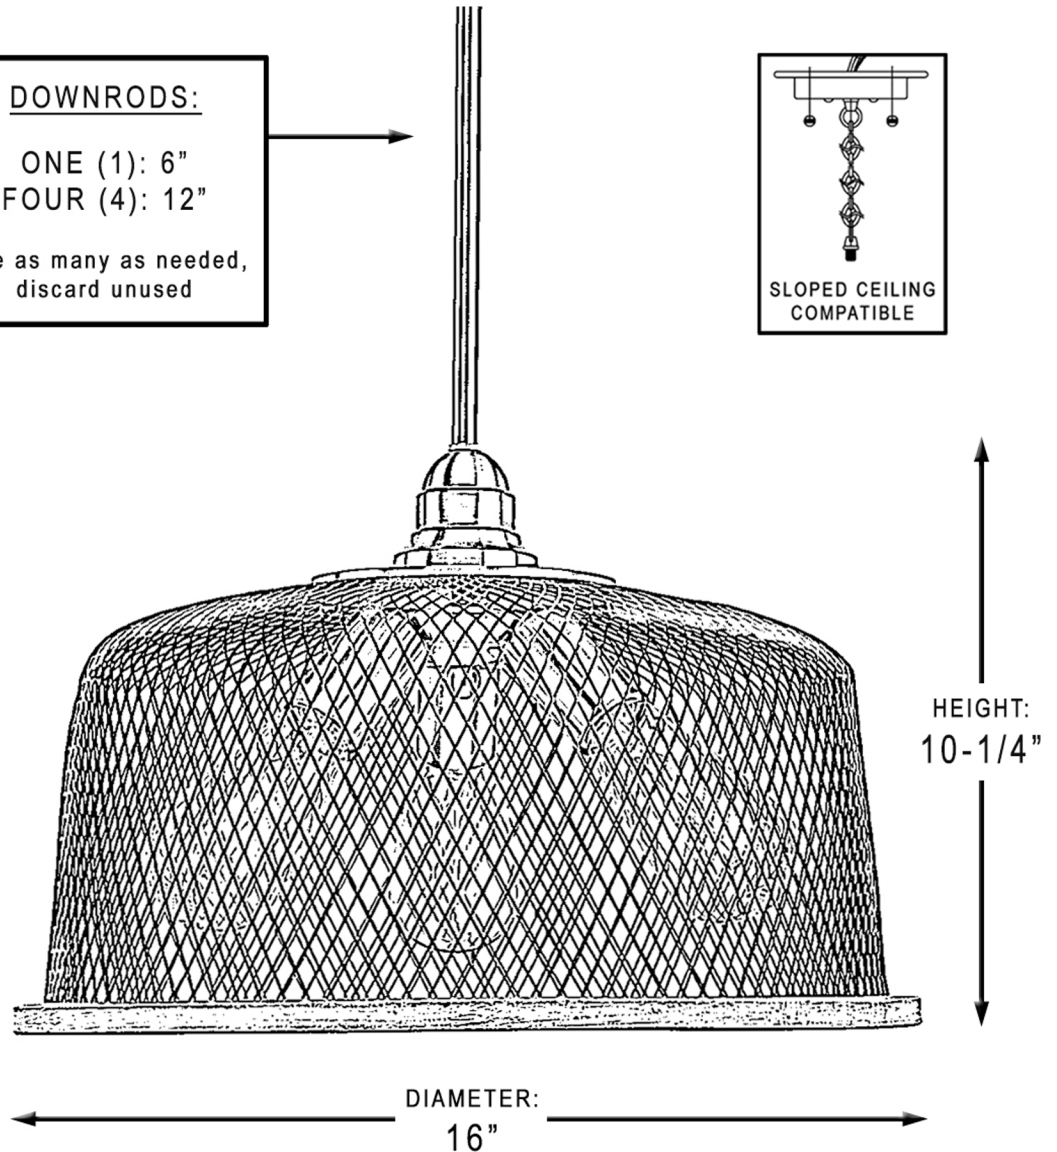

urban ambiance

UHP2728

INTERIOR PENDANT LIGHT

DOWNRODS:

ONE (1): 6"
FOUR (4): 12"

Use as many as needed,
discard unused

Collection	Eugene
Finish	Brushed Nickel
Shade	0
Bulb Type	A19 Medium Base
Bulb Wattage	60 W
Number of Bulbs	3
Bulbs Included	No
Certification	cULus
Rated For	Dry Locations
Weight	5.84 LBS
Chain Length	8 in
Extension Rods	one 6", four 12"
Material Construction	Steel