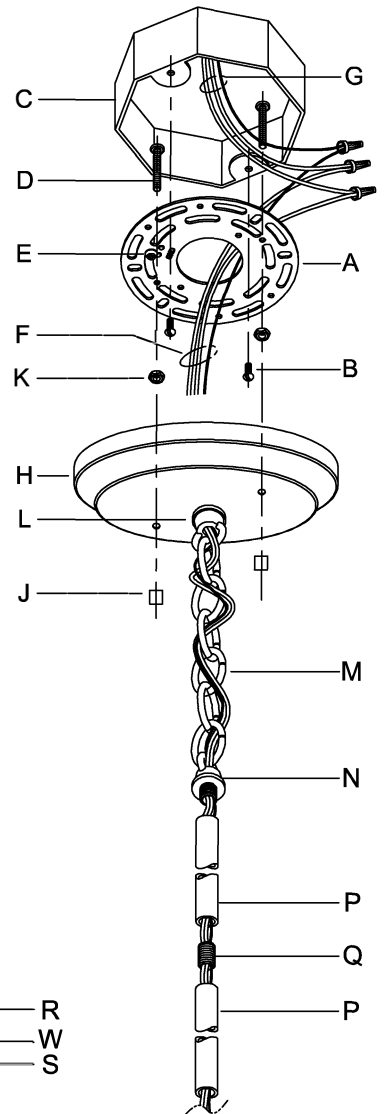

**WARNING** - If any Special Control Devices are used with this Fixture, Follow the Instructions Carefully to assure full compliance with N.E.C. requirements. If there are any questions, contact a Qualified Electrical Contractor.  
**WARNING** - This product contains chemicals known to the State of California to cause cancer, birth defects and /or other reproductive harm. Thoroughly wash hands after installing, handling, cleaning, or otherwise touching this product.  
**CAUTION** - All glass is fragile, use care when handling Glass component(s) and or Lamp(s).

\*\*\*\*\*  
**CANOPY MOUNTING & WIRE CONNECTION ASSEMBLY STEPS:**

1. D,E → A
2. K → D
3. B,A → C
4. F → N
5. N → P
6. P → Q
7. M → L,N
8. F → P,N,M,L
9. F → G
10. H,J → D
11. P → V
12. U → R
13. Z → T
14. S,W → T

ADJUST HEIGHT WITH "D"  
 N → A (TO LOCK)  
 RÉGLEZ LA HAUTEUR AVEC "D"  
 N → A (À VERROUILLER)  
 AJUSTA LA ALTURA CON "D"  
 N → A (APRETAR)

**B, C, G & U  
 (NOT FURNISHED)  
 (NON FOURNIE)  
 (NO INCLUIDA)**