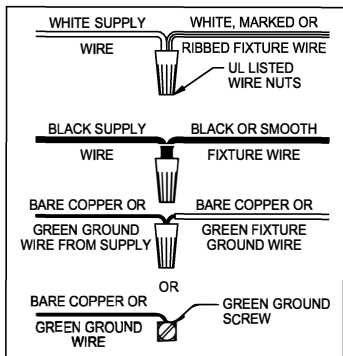

**WARNING** - If any Special Control Devices are used with this Fixture, Follow the Instructions Carefully to assure full compliance with N.E.C. requirements. If there are any questions, contact a Qualified Electrical Contractor.  
**WARNING** - This product contains chemicals known to the State of California to cause cancer, birth defects and /or other reproductive harm. Thoroughly wash hands after installing, handling, cleaning, or otherwise touching this product.  
**CAUTION** - All glass is fragile, use care when handling Glass component(s) and or Lamp(s).

\*\*\*\*\*  
**CANOPY MOUNTING & WIRE CONNECTION ASSEMBLY STEPS:**

1. D,E → A
2. K → D
3. B,A → C
4. F → N
5. N → P
6. P → Q
7. M → L,N
8. F → P,N,M,L
9. F → G
10. H,J → D
11. P → V
12. U → R
13. Z → T
14. S,W → T