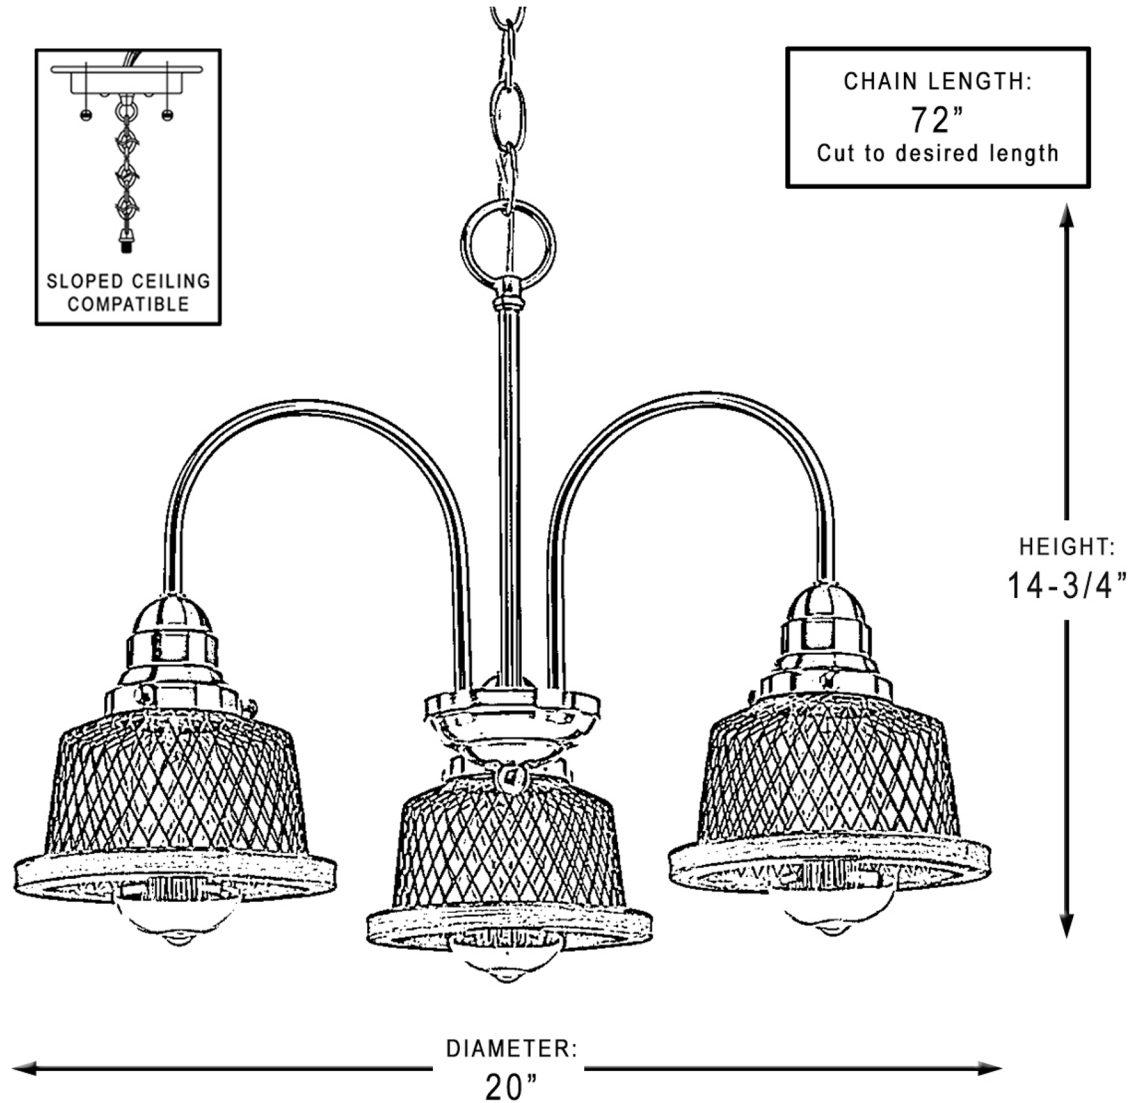

### INTERIOR CHANDELIER

CHAIN LENGTH:  
72"  
Cut to desired length

<b>Collection</b>	Eugene
<b>Finish</b>	Brushed Nickel
<b>Shade</b>	0
<b>Bulb Type</b>	A19 Medium Base
<b>Bulb Wattage</b>	100 W
<b>Number of Bulbs</b>	3
<b>Bulbs Included</b>	No
<b>Certification</b>	cULus
<b>Rated For</b>	Dry Locations
<b>Weight</b>	5.62 LBS
<b>Chain Length</b>	72 in
<b>Extension Rods</b>	0
<b>Material Construction</b>	Steel