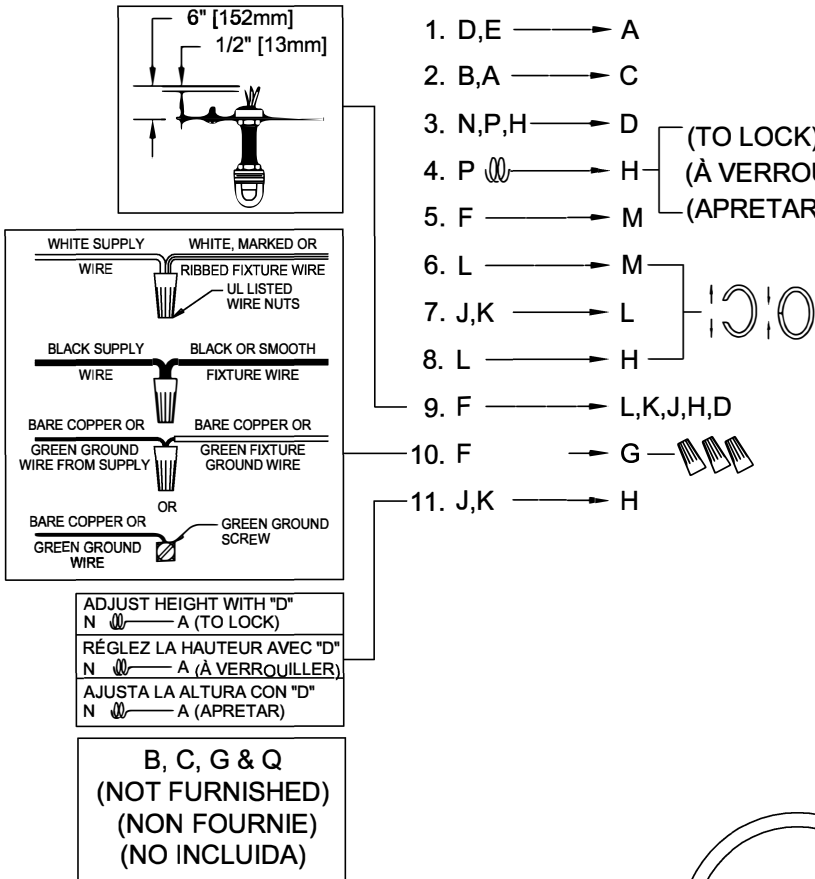

WARNING - If any Special Control Devices are used with this Fixture, Follow the Instructions Carefully to assure full compliance with N.E.C. requirements. If there are any questions, contact a Qualified Electrical Contractor.
WARNING - This product contains chemicals known to the State of California to cause cancer, birth defects and /or other reproductive harm. Thoroughly wash hands after installing, handling, cleaning, or otherwise touching this product.
CAUTION - All glass is fragile, use care when handling Glass component(s) and or Lamp(s).

CANOPY MOUNTING & WIRE CONNECTION ASSEMBLY STEPS:

FIXTURE ASSEMBLY STEPS:

1. M → N
2. N → P
3. Z → R
4. S → T,R
5. Q → U

UHP2726/27

UHP2724/25