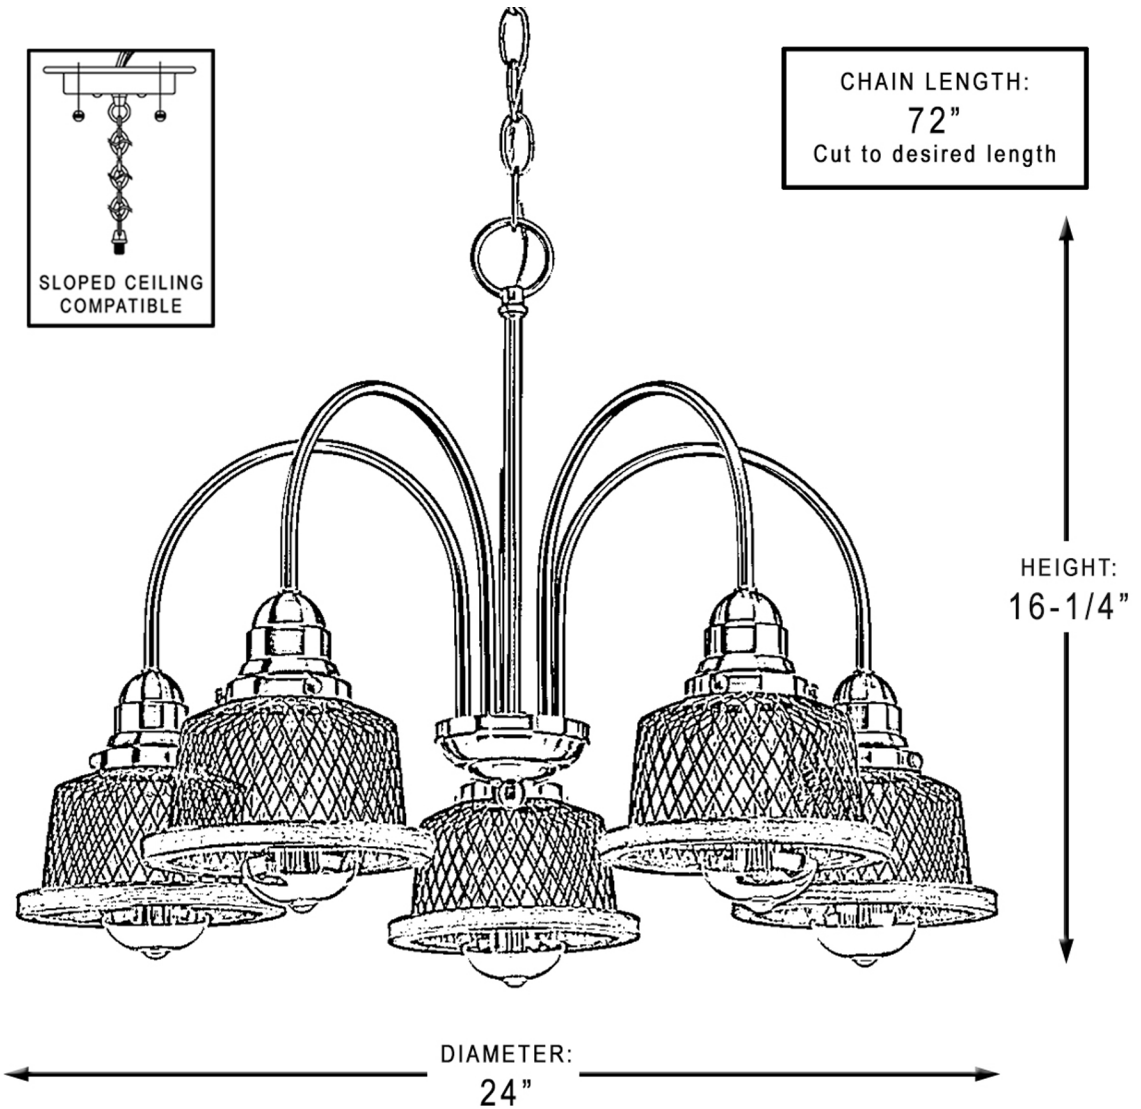

urban ambiance

UHP2724

INTERIOR CHANDELIER

CHAIN LENGTH:
72"
Cut to desired length

Collection	Eugene
Finish	Brushed Nickel
Shade	0
Bulb Type	A19 Medium Base
Bulb Wattage	100 W
Number of Bulbs	5
Bulbs Included	No
Certification	cULus
Rated For	Dry Locations
Weight	7.14 LBS
Chain Length	72 in
Extension Rods	0
Material Construction	Steel