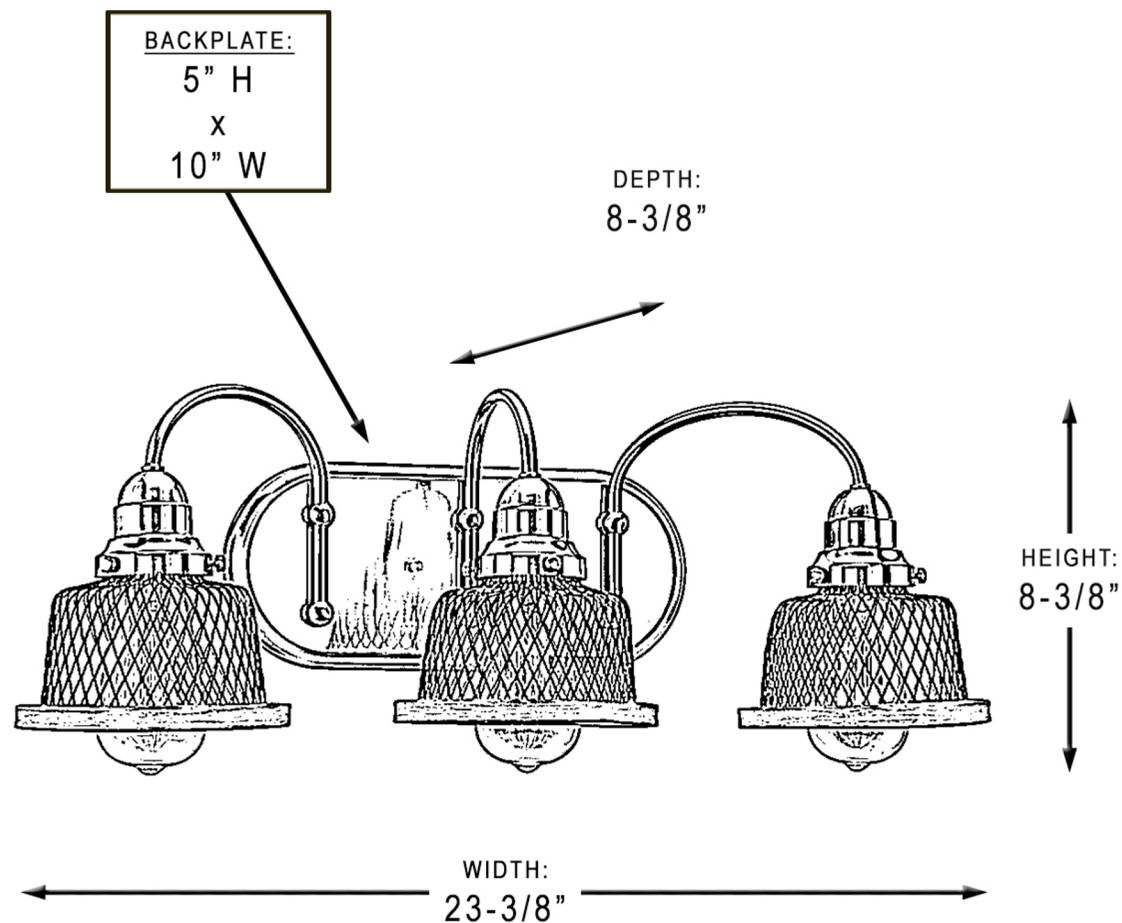

## UHP2723

INTERIOR BATHROOM FIXTURE

<b>Collection</b>	Eugene
<b>Finish</b>	Olde Bronze
<b>Shade</b>	0
<b>Bulb Type</b>	A19 Medium Base
<b>Bulb Wattage</b>	100 W
<b>Number of Bulbs</b>	3
<b>Bulbs Included</b>	No
<b>Certification</b>	cULus
<b>Rated For</b>	Damp Locations
<b>Weight</b>	3.18 LBS
<b>Chain Length</b>	N/A
<b>Extension Rods</b>	0
<b>Material Construction</b>	Steel