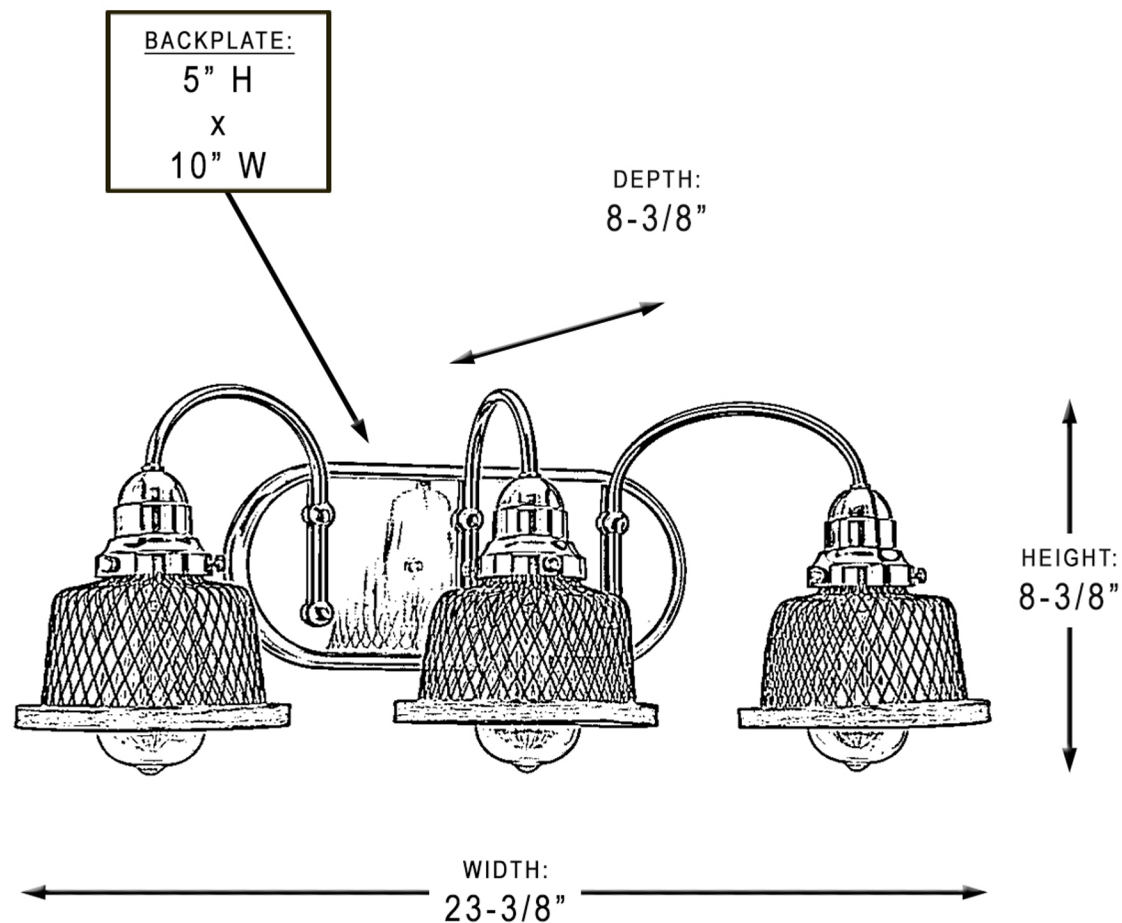

urban ambiance

UHP2722

INTERIOR BATHROOM FIXTURE

Collection	Eugene
Finish	Brushed Nickel
Shade	0
Bulb Type	A19 Medium Base
Bulb Wattage	100 W
Number of Bulbs	3
Bulbs Included	No
Certification	cULus
Rated For	Damp Locations
Weight	3.18 LBS
Chain Length	N/A
Extension Rods	0
Material Construction	Steel