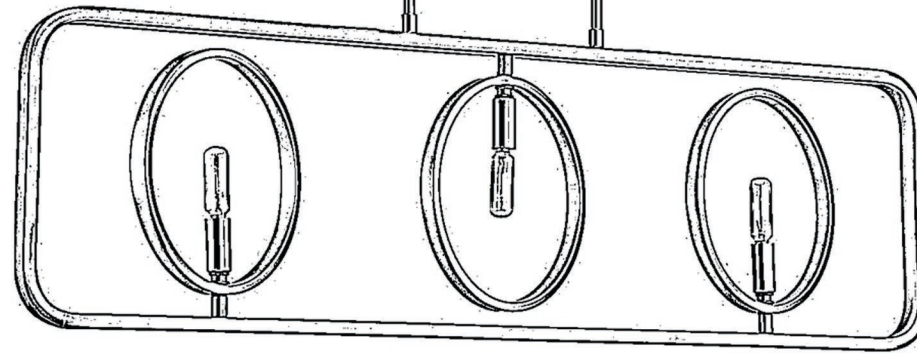

## UHP2711

### INTERIOR LINEAR CHANDELIER

DOWNRODS:  
TWO (2): 6"  
EIGHT (8): 12"  
Use as many as needed,  
discard unused

DEPTH:  
9-1/2"

HEIGHT:  
12-3/4"

WIDTH:  
40"

<b>Collection</b>	Portici
<b>Finish</b>	Olde Bronze
<b>Shade</b>	N/A
<b>Bulb Type</b>	T9 Candelabra
<b>Bulb Wattage</b>	60W
<b>Number of Bulbs</b>	3
<b>Bulbs Included</b>	NO
<b>Certification</b>	UL
<b>Rated For</b>	Dry Locations
<b>Weight</b>	19.8 Pounds
<b>Chain Length</b>	8 inches
<b>Extension Rods</b>	Two 6", Eight 12"
<b>Material Construction</b>	Steel