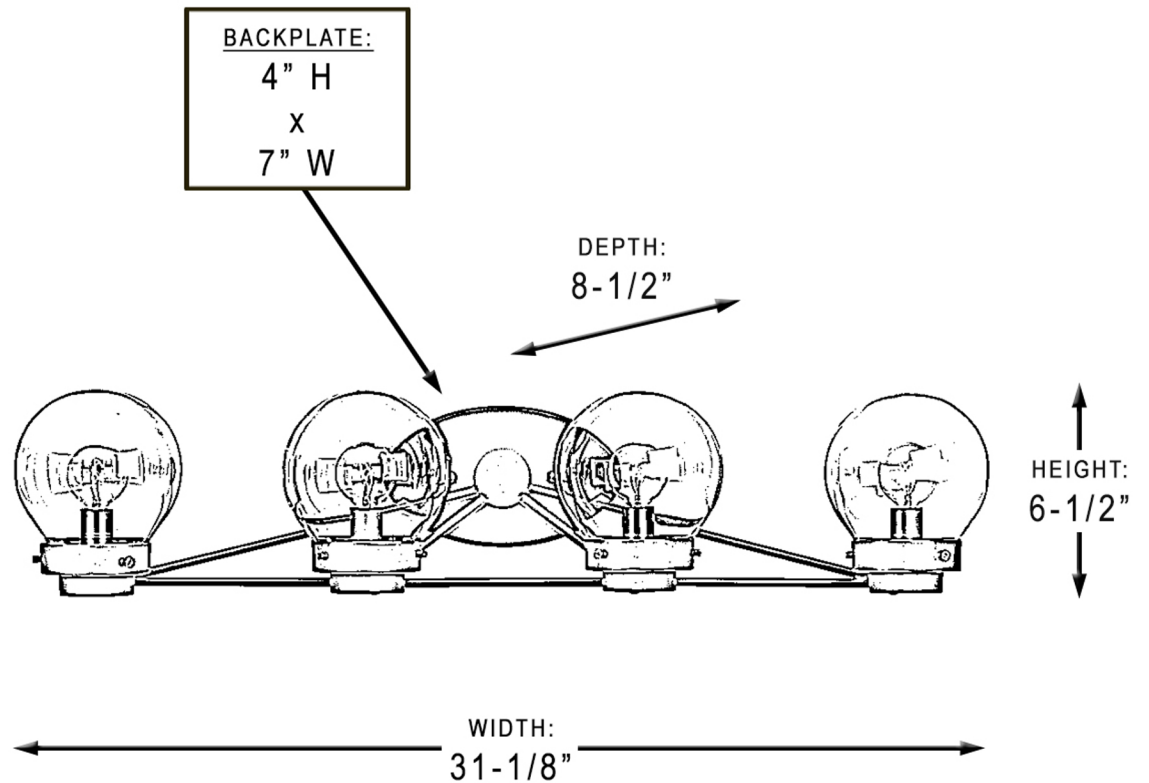

## UHP2708

INTERIOR BATHROOM FIXTURE

<b>Collection</b>	Aberdeen
<b>Finish</b>	Midnight Black
<b>Shade</b>	Clear
<b>Bulb Type</b>	candelabra
<b>Bulb Wattage</b>	60 W
<b>Number of Bulbs</b>	4
<b>Bulbs Included</b>	No
<b>Certification</b>	cETLus
<b>Rated For</b>	Damp Locations
<b>Weight</b>	4.85 LBS
<b>Chain Length</b>	N/A
<b>Extension Rods</b>	0
<b>Material Construction</b>	Steel