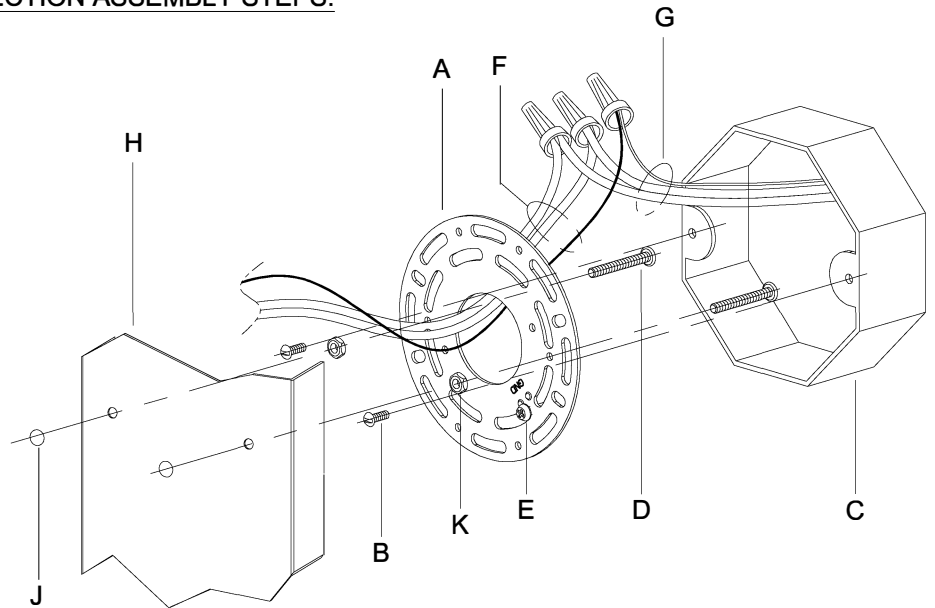

WARNING - If any Special Control Devices are used with this Fixture, Follow the Instructions Carefully to assure full compliance with N.E.C. requirements. If there are any questions, contact a Qualified Electrical Contractor.
WARNING - This product contains chemicals known to the State of California to cause cancer, birth defects and /or other reproductive harm. Thoroughly wash hands after installing, handling, cleaning, or otherwise touching this product.
CAUTION - All glass is fragile, use care when handling Glass component(s) and or Lamp(s).

CANOPY MOUNTING & WIRE CONNECTION ASSEMBLY STEPS:

1. D,E → A
2. K → D
3. B,A → C
4. F → G
5. H,J → D

FIXTURE ASSEMBLY STEPS:

1. N → M
2. P → Q
3. L → Q,P

**B, C, G & N
(NOT FURNISHED)
(NON FOURNIE)
(NO INCLUIDA)**