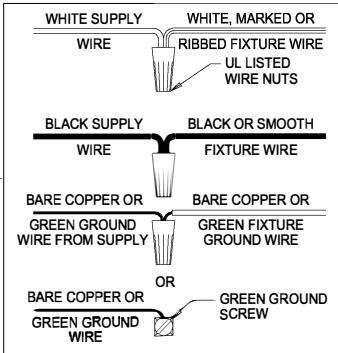

WARNING - If any Special Control Devices are used with this Fixture, Follow the Instructions Carefully to assure full compliance with N.E.C. requirements. If there are any questions, contact a Qualified Electrical Contractor.
WARNING - This product contains chemicals known to the State of California to cause cancer, birth defects and /or other reproductive harm. Thoroughly wash hands after installing, handling, cleaning, or otherwise touching this product.
CAUTION - All glass is fragile, use care when handling Glass component(s) and or Lamp(s).

CANOPY MOUNTING & WIRE CONNECTION ASSEMBLY STEPS:

1. D,E → A
2. K → D
3. B,A → C
4. F → G
5. H,J → D

FIXTURE ASSEMBLY STEPS:

1. N → M
2. P → Q
3. L → Q,P

**B, C, G & N
(NOT FURNISHED)
(NON FOURNIE)
(NO INCLUIDA)**