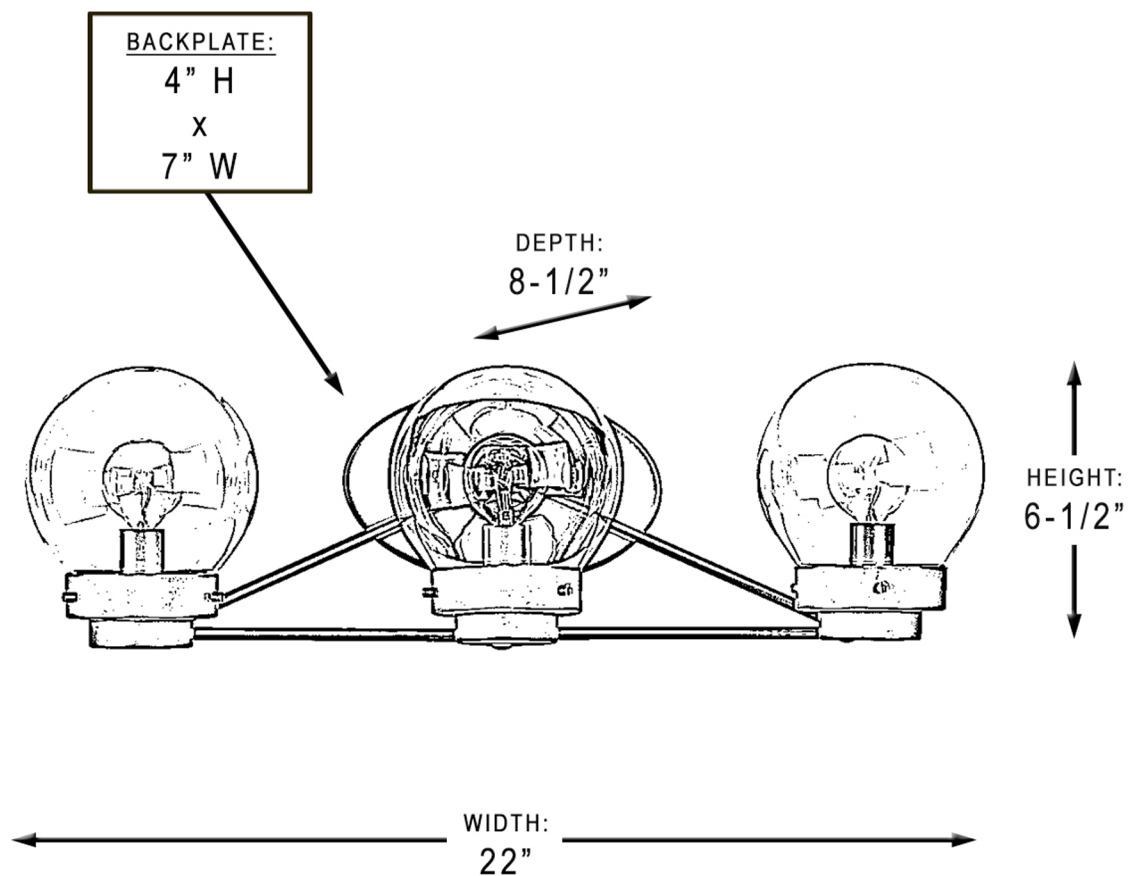

urban ambiance

UHP2707

INTERIOR BATHROOM FIXTURE

Collection	Aberdeen
Finish	Midnight Black
Shade	Clear
Bulb Type	candelabra
Bulb Wattage	60 W
Number of Bulbs	3
Bulbs Included	No
Certification	cETLus
Rated For	Damp Locations
Weight	3.75 LBS
Chain Length	N/A
Extension Rods	0
Material Construction	Steel