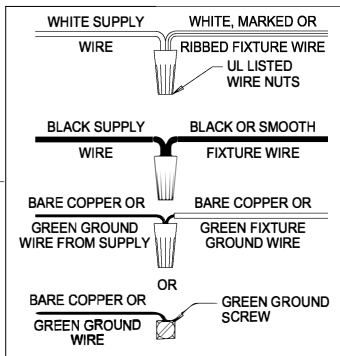

WARNING - If any Special Control Devices are used with this Fixture, Follow the Instructions Carefully to assure full compliance with N.E.C. requirements. If there are any questions, contact a Qualified Electrical Contractor.
WARNING - This product contains chemicals known to the State of California to cause cancer, birth defects and /or other reproductive harm. Thoroughly wash hands after installing, handling, cleaning, or otherwise touching this product.
CAUTION - All glass is fragile, use care when handling Glass component(s) and or Lamp(s).

CANOPY MOUNTING & WIRE CONNECTION ASSEMBLY STEPS:

1. D,E → A
2. K → D
3. B,A → C
4. F → G
5. H,J → D

FIXTURE ASSEMBLY STEPS:

1. N → M
2. P → Q
3. L → Q,P

**B, C, G & N
(NOT FURNISHED)
(NON FOURNIE)
(NO INCLUIDA)**