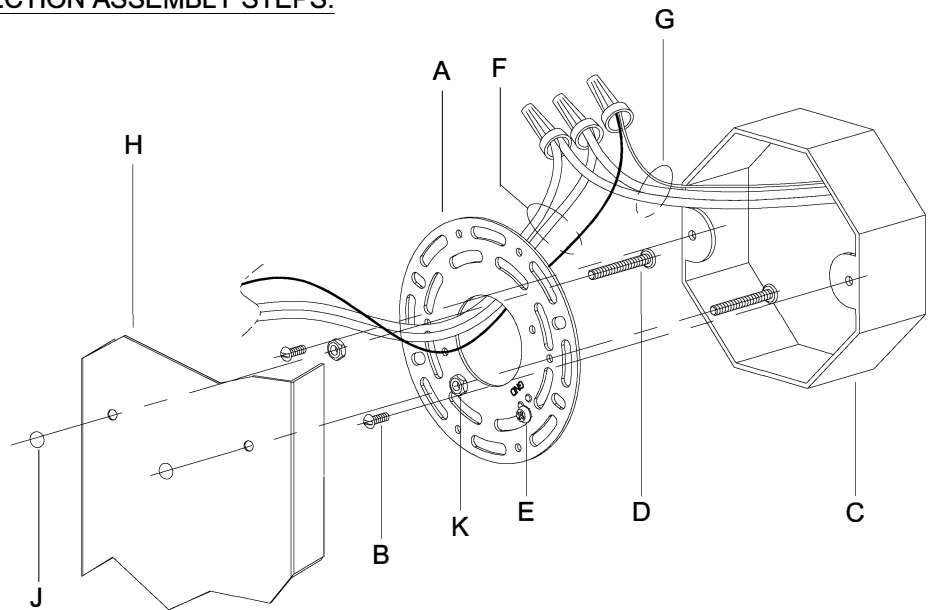

WARNING - If any Special Control Devices are used with this Fixture, Follow the Instructions Carefully to assure full compliance with N.E.C. requirements. If there are any questions, contact a Qualified Electrical Contractor.
WARNING - This product contains chemicals known to the State of California to cause cancer, birth defects and /or other reproductive harm. Thoroughly wash hands after installing, handling, cleaning, or otherwise touching this product.
CAUTION - All glass is fragile, use care when handling Glass component(s) and or Lamp(s).

CANOPY MOUNTING & WIRE CONNECTION ASSEMBLY STEPS:

1. D,E → A
2. K → D
3. B,A → C
4. F → G
5. H,J → D

FIXTURE ASSEMBLY STEPS:

1. N → M
2. P → Q
3. L → Q,P

**B, C, G & N
(NOT FURNISHED)
(NON FOURNIE)
(NO INCLUIDA)**