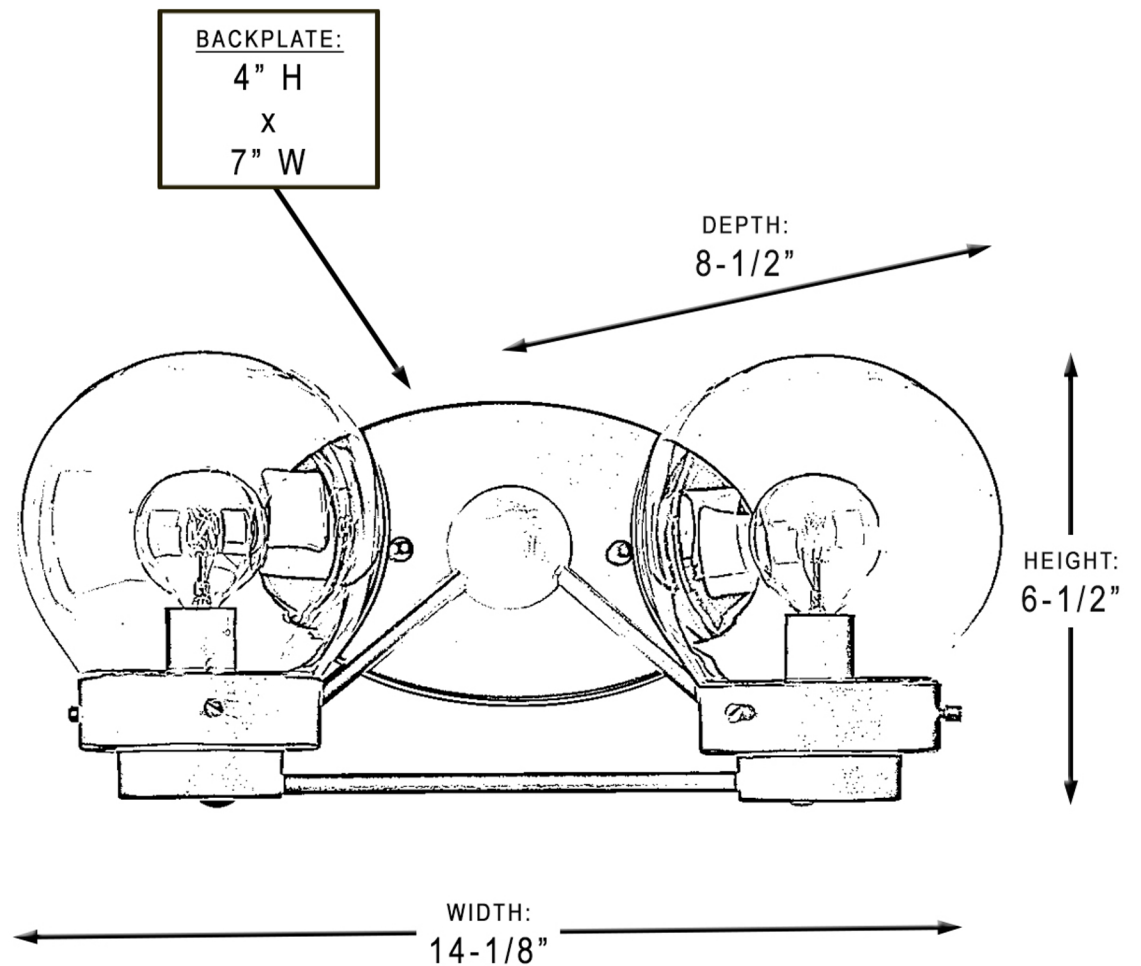

urban ambiance

UHP2706

INTERIOR BATHROOM FIXTURE

Collection	Aberdeen
Finish	Midnight Black
Shade	Clear
Bulb Type	candelabra
Bulb Wattage	60 W
Number of Bulbs	2
Bulbs Included	No
Certification	cETLus
Rated For	Damp Locations
Weight	2.54 LBS
Chain Length	N/A
Extension Rods	0
Material Construction	Steel