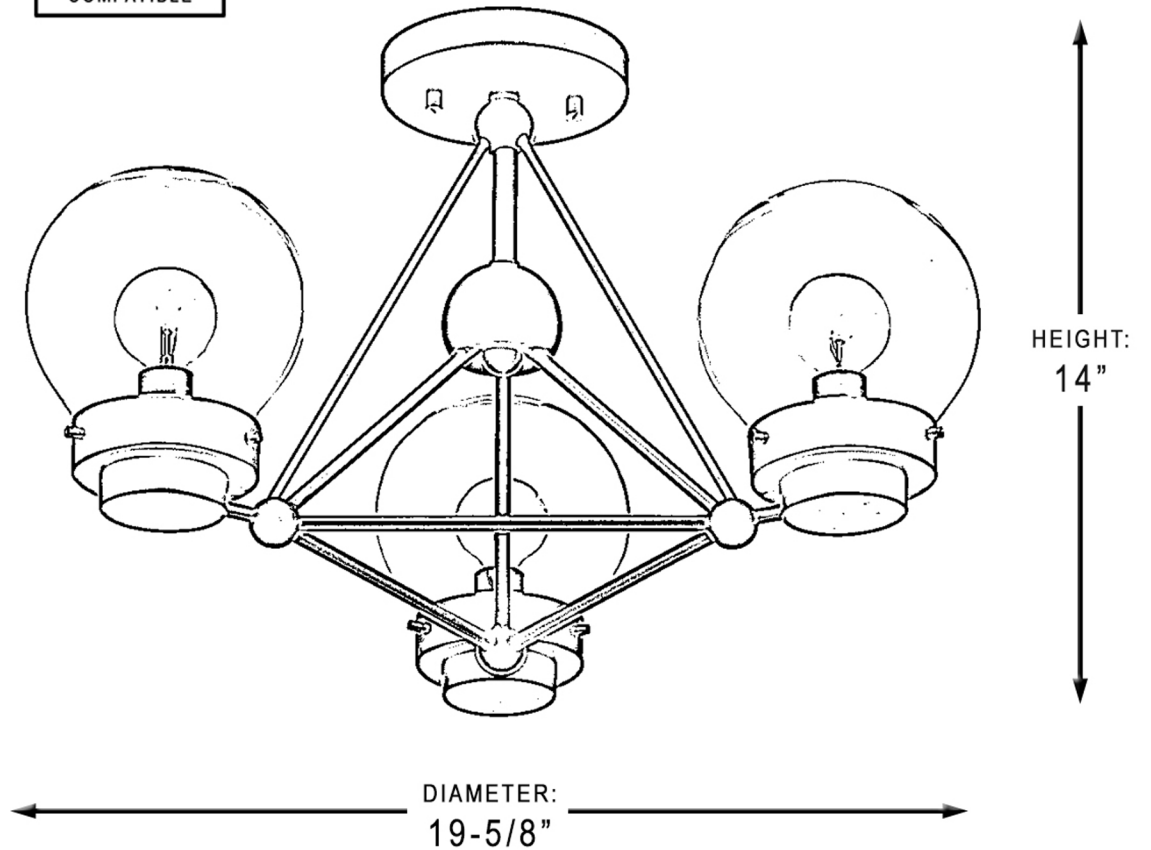

urban ambiance

UHP2705

INTERIOR CONVERTABLE LIGHT

CANOPY:
3/4" H
x
5" DIA.

CHAIN LENGTH:
36"
Cut to desired length

Collection	Aberdeen
Finish	Midnight Black
Shade	Clear
Bulb Type	candelabra
Bulb Wattage	60 W
Number of Bulbs	3
Bulbs Included	No
Certification	cETLus
Rated For	Dry Locations
Weight	5.51 LBS
Chain Length	36 in
Extension Rods	0
Material Construction	Steel