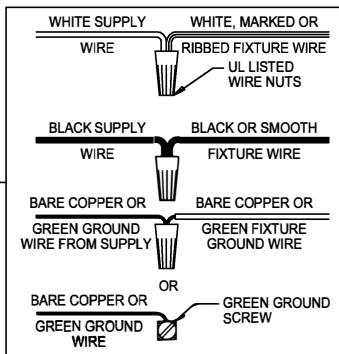

B, C, G & T
 (NOT FURNISHED)
 (NON FOURNIE)
 (NO INCLUIDA)

WARNING - If any Special Control Devices are used with this Fixture, Follow the Instructions Carefully to assure full compliance with N.E.C. requirements. If there are any questions, contact a Qualified Electrical Contractor.

WARNING - This product contains chemicals known to the State of California to cause cancer, birth defects and /or other reproductive harm. Thoroughly wash hands after installing, handling, cleaning, or otherwise touching this product.

CAUTION - All glass is fragile, use care when handling Glass component(s) and or Lamp(s).

ASSEMBLY STEPS:

MODE D'ASSEMBLAGE:

PASOS PARA ENSAMBLAR:

1. D,E → A
2. B,A → C
3. Y → D
4. F → Z,P,AA,N,BB
5. Z → R
6. P → Z
7. Q → X,P
8. AA → Z
9. N → Z
10. F → G
11. H,J → D
12. Q → P,X
13. T → U
14. S → W
15. V → W,S