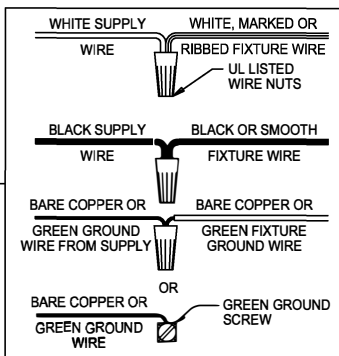

WARNING - If any Special Control Devices are used with this Fixture, Follow the Instructions Carefully to assure full compliance with N.E.C. requirements. If there are any questions, contact a Qualified Electrical Contractor.

CAUTION - All glass is fragile, use care when handling Glass component(s) and or Lamp(s).

ASSEMBLY STEPS:
MODE D'ASSEMBLAGE:
PASOS PARA ENSAMBLAR:

1. D,E → A
2. B,A → C
3. Y → D
4. F → Z,P,AA,N,M
5. Z → R
6. P → Z
7. Q → X,P
8. AA → Z
9. N → Z
10. M → N
11. L → K,M
12. F → L,K,H
13. F → G
14. H,J → D
15. T → U
16. S → W
17. V → W,S

CAUTION - All glass is fragile, use care when handling Glass component(s) and or Lamp(s).

ASSEMBLY STEPS:

MODE D'ASSEMBLAGE:

PASOS PARA ENSAMBLAR:

1. D,E → A
2. B,A → C
3. Y → D
4. F → Z,P,AA,N,BB
5. Z → R
6. P → Z
7. Q → X,P
8. AA → Z
9. N → Z
10. F → G
11. H,J → D
12. Q → P,X
13. T → U
14. S → W
15. V → W,S