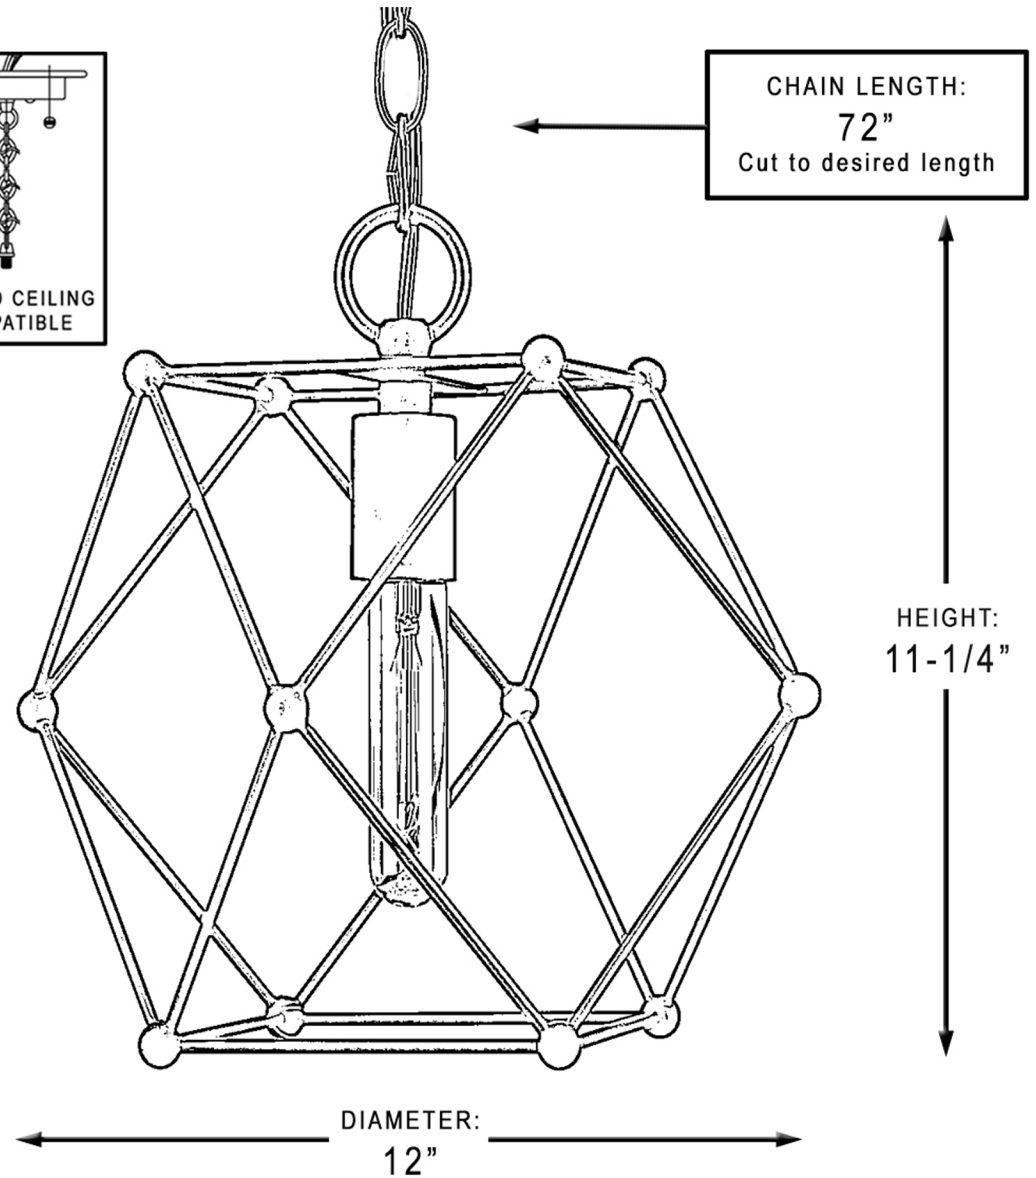

urban ambiance

UHP2704

INTERIOR PENDANT LIGHT

Collection	Aberdeen
Finish	Midnight Black
Shade	0
Bulb Type	A19 Medium Base
Bulb Wattage	100 W
Number of Bulbs	1
Bulbs Included	No
Certification	cETLus
Rated For	Dry Locations
Weight	2.09 LBS
Chain Length	72 in
Extension Rods	0
Material Construction	Steel