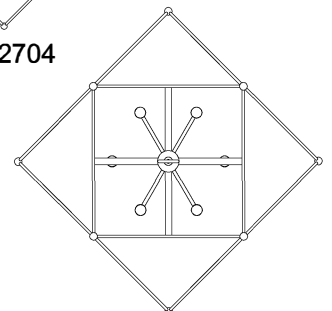

**CAUTION** - All glass is fragile, use care when handling Glass component(s) and or Lamp(s).

\*\*\*\*\*  
**CANOPY MOUNTING & WIRE CONNECTION ASSEMBLY STEPS:**

1. D,E → A
2. B,A → C
3. N,P,H → D
4. P → H (TO LOCK) (À VERROUILLER) (APRETAR)
5. F → M
6. M → Q
7. L → M
8. J,K → L
9. L → H
10. F → L,K,J,H,D
11. F → G
12. J,K → H

**FIXTURE ASSEMBLY STEPS:**

1. R(U) → S(T)

**B, C, G, R & U  
 (NOT FURNISHED)  
 (NON FOURNIE)  
 (NO INCLUIDA)**

UHP2703

UHP2704

UHP2702