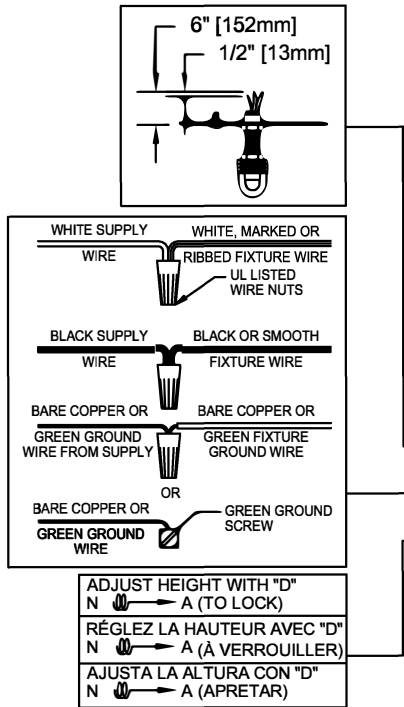

**WARNING** - If any Special Control Devices are used with this Fixture, Follow the Instructions Carefully to assure full compliance with N.E.C. requirements. If there are any questions, contact a Qualified Electrical Contractor.

**CAUTION** - All glass is fragile, use care when handling Glass component(s) and or Lamp(s).

\*\*\*\*\*  
**CANOPY MOUNTING & WIRE CONNECTION ASSEMBLY STEPS:**

1. D,E → A
2. B,A → C
3. N,P,H → D
4. P → H (TO LOCK) (À VERROUILLER) (APRETAR)
5. F → M
6. M → Q
7. L → M
8. J,K → L
9. L → H
10. F → L,K,J,H,D
11. F → G
12. J,K → H

**FIXTURE ASSEMBLY STEPS:**

1. R(U) → S(T)

**B, C, G, R & U  
 (NOT FURNISHED)  
 (NON FOURNIE)  
 (NO INCLUIDA)**

UHP2703

UHP2704

UHP2702