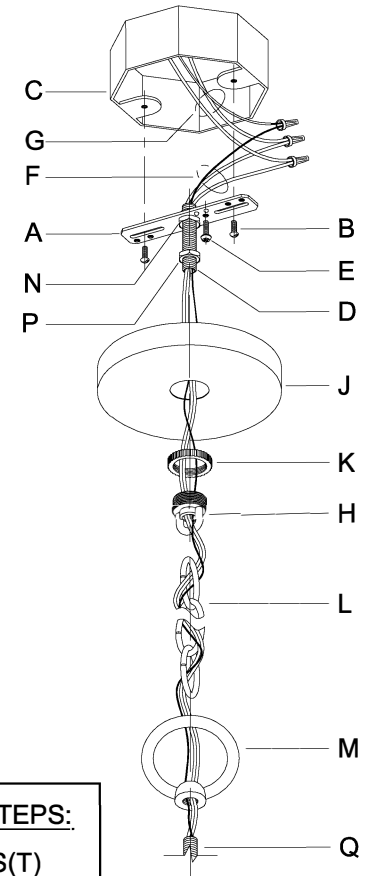

**WARNING** - If any Special Control Devices are used with this Fixture, Follow the Instructions Carefully to assure full compliance with N.E.C. requirements. If there are any questions, contact a Qualified Electrical Contractor.

**CAUTION** - All glass is fragile, use care when handling Glass component(s) and or Lamp(s).

\*\*\*\*\*  
**CANOPY MOUNTING & WIRE CONNECTION ASSEMBLY STEPS:**

1. D,E → A
2. B,A → C
3. N,P,H → D
4. P → H (TO LOCK) (À VERROUILLER) (APRETAR)
5. F → M
6. M → Q
7. L → M
8. J,K → L
9. L → H
10. F → L,K,J,H,D
11. F → G
12. J,K → H

**FIXTURE ASSEMBLY STEPS:**

1. R(U) → S(T)

**B, C, G, R & U  
 (NOT FURNISHED)  
 (NON FOURNIE)  
 (NO INCLUIDA)**

UHP2703

UHP2704

UHP2702