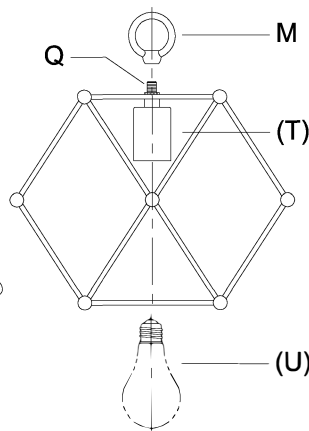

**CAUTION** - All glass is fragile, use care when handling Glass component(s) and or Lamp(s).

\*\*\*\*\*  
**CANOPY MOUNTING & WIRE CONNECTION ASSEMBLY STEPS:**

1. D,E → A
2. B,A → C
3. N,P,H → D
4. P → H (TO LOCK) (À VERROUILLER) (APRETAR)
5. F → M
6. M → Q
7. L → M
8. J,K → L
9. L → H
10. F → L,K,J,H,D
11. F → G
12. J,K → H

**FIXTURE ASSEMBLY STEPS:**

1. R(U) → S(T)

**B, C, G, R & U  
 (NOT FURNISHED)  
 (NON FOURNIE)  
 (NO INCLUIDA)**

UHP2703

UHP2704

UHP2702