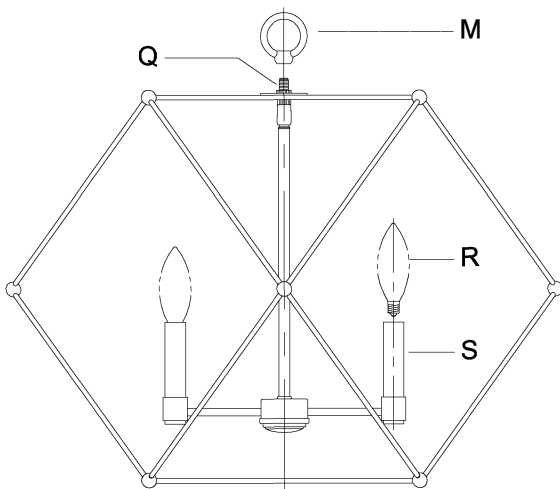

**CAUTION** - All glass is fragile, use care when handling Glass component(s) and or Lamp(s).

\*\*\*\*\*  
**CANOPY MOUNTING & WIRE CONNECTION ASSEMBLY STEPS:**

1. D,E → A
2. B,A → C
3. N,P,H → D
4. P → H (TO LOCK) (À VERROUILLER) (APRETAR)
5. F → M
6. M → Q
7. L → M
8. J,K → L
9. L → H
10. F → L,K,J,H,D
11. F → G
12. J,K → H

**FIXTURE ASSEMBLY STEPS:**

1. R(U) → S(T)

**B, C, G, R & U  
 (NOT FURNISHED)  
 (NON FOURNIE)  
 (NO INCLUIDA)**

UHP2703

UHP2704

UHP2702